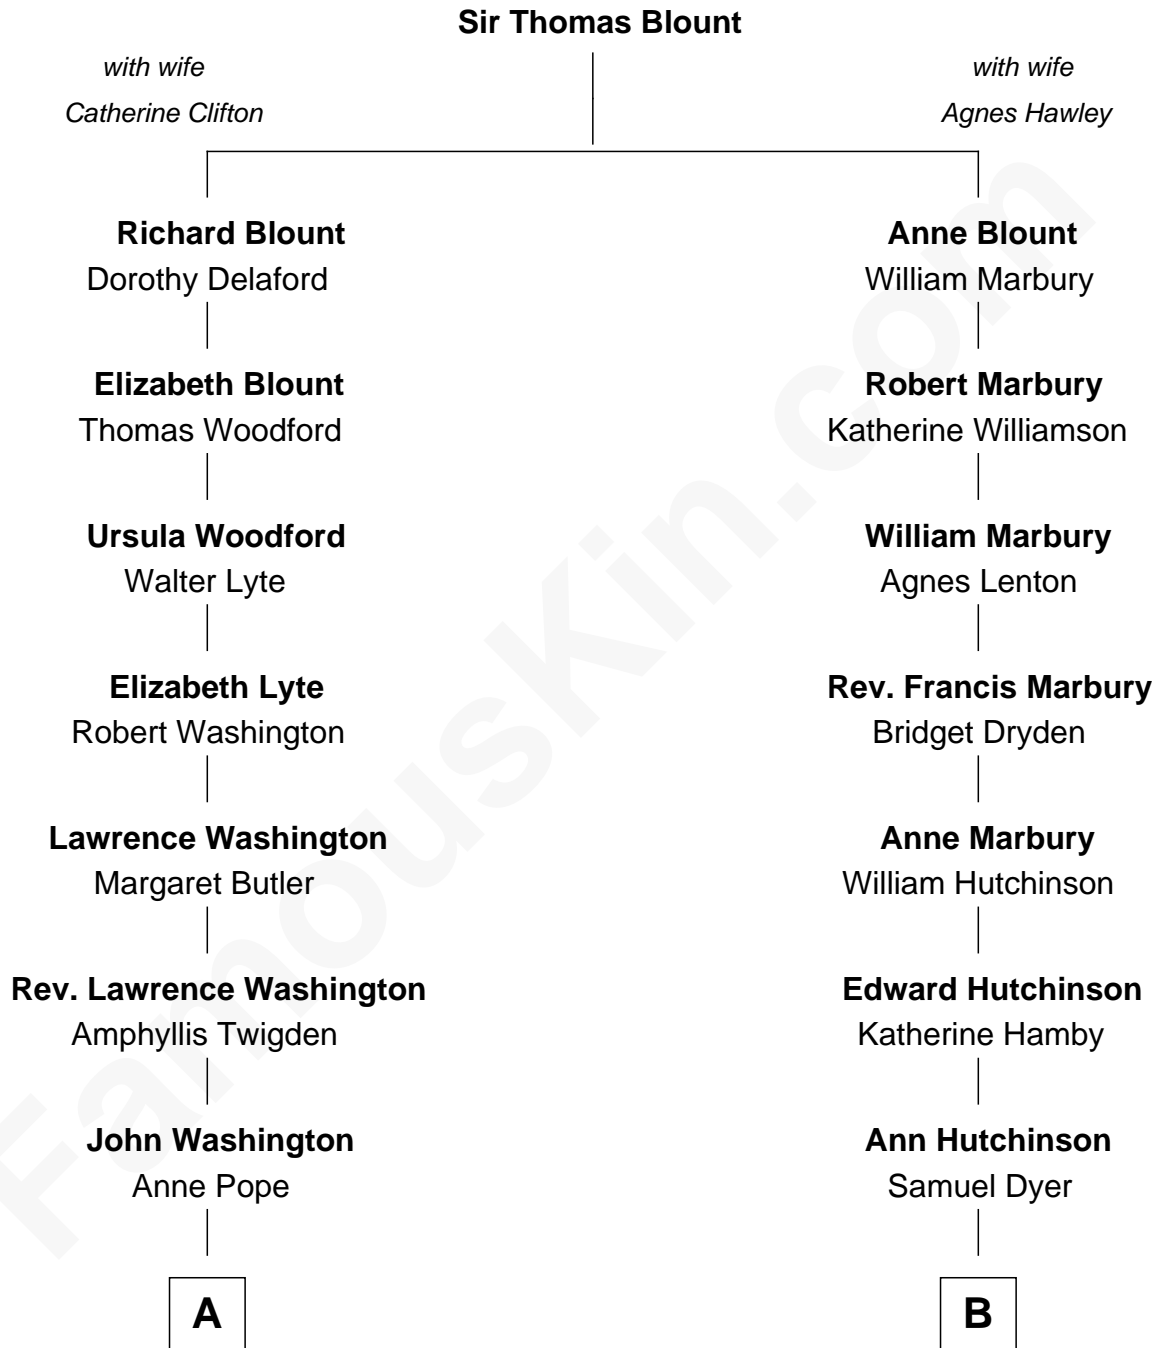

**FamousKin.com**  
**Relationship Chart of**  
**General George S. Patton**  
*U.S. Army - World War II*

15th cousin 2 times removed of

**Andrew Shue**  
*TV Actor*

Andrew Shue photo by [Alan Light](#) (CC BY 2.0)