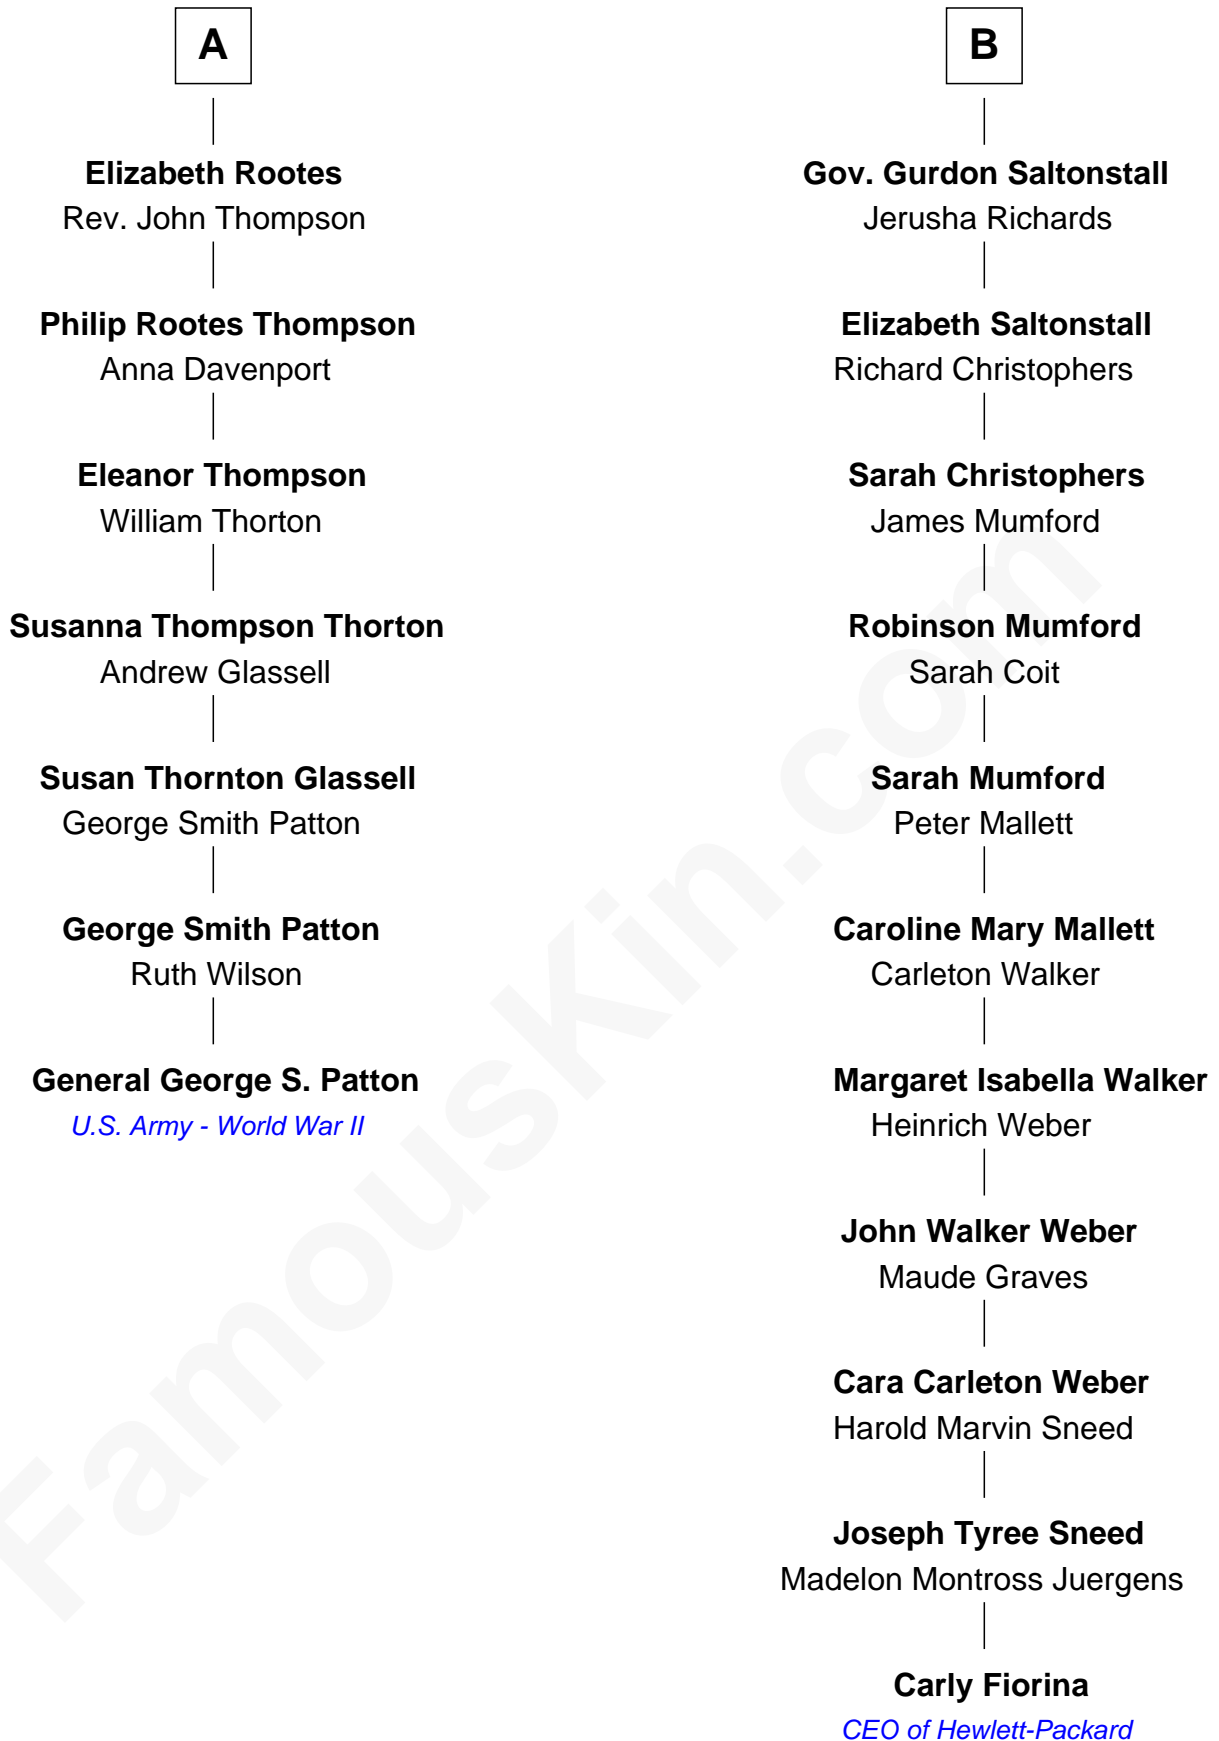

**FamousKin.com**  
**Relationship Chart of**  
**General George S. Patton**  
*U.S. Army - World War II*

13th cousin 4 times removed of

**Carly Fiorina**  
*CEO of Hewlett-Packard*

Carly Fiorina photo by [Gage Skidmore](#) (CC BY-SA 2.0)