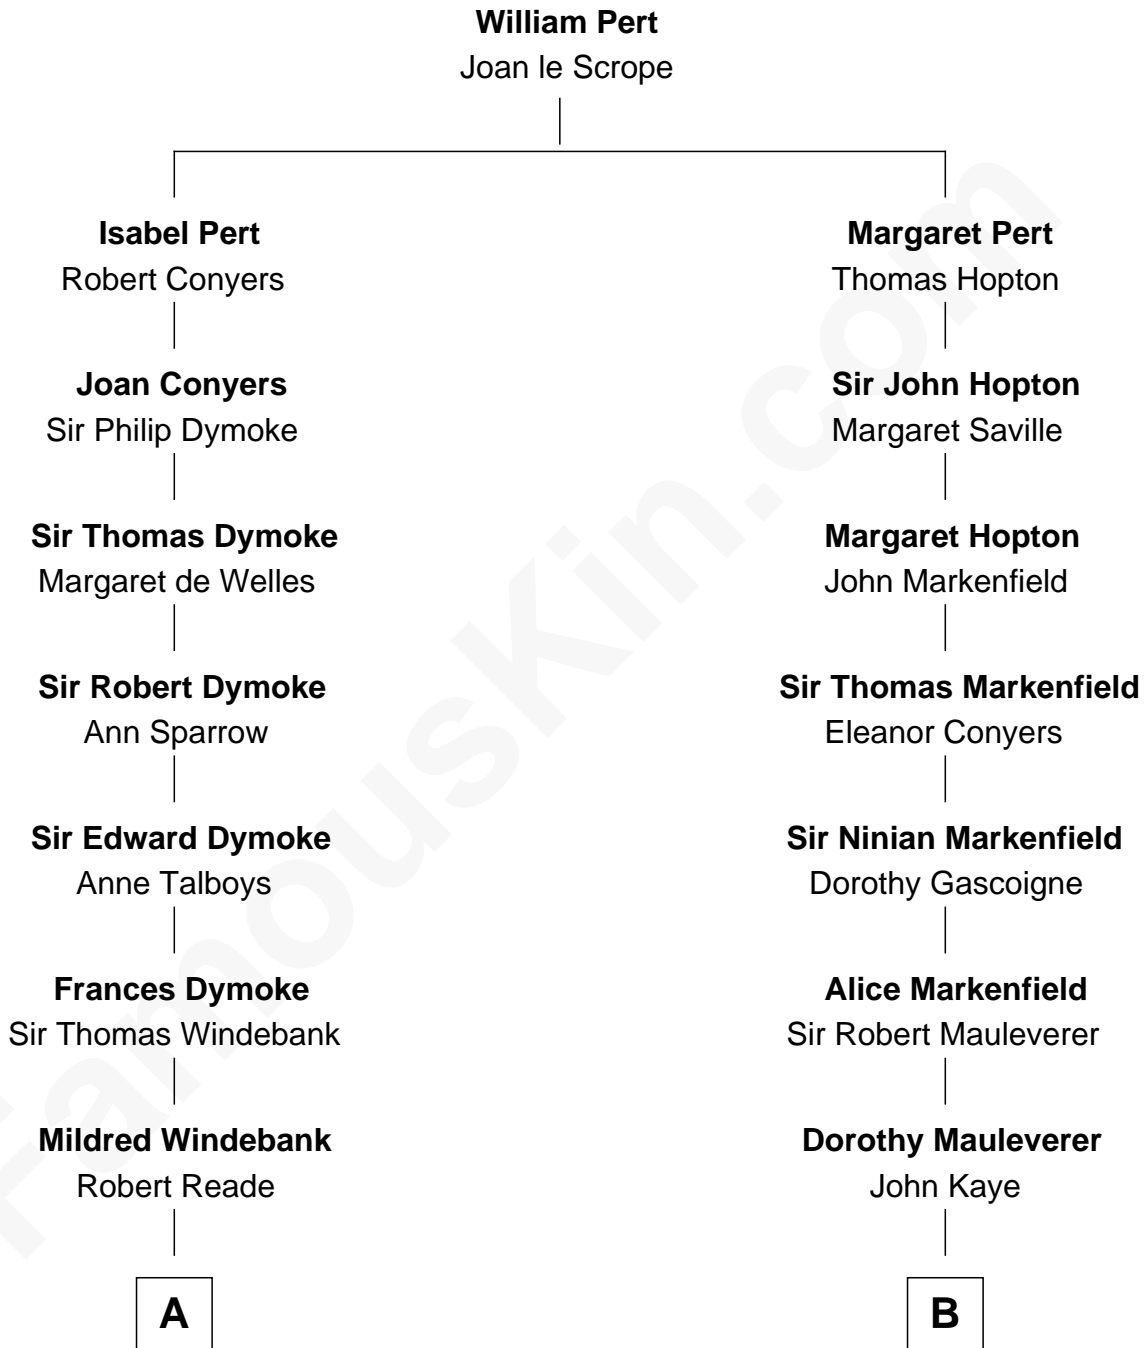

FamousKin.com
Relationship Chart of
General George S. Patton
U.S. Army - World War II

16th cousin 5 times removed of
Carly Fiorina
CEO of Hewlett-Packard

C

Margaret Isabella Walker

Heinrich Weber

John Walker Weber

Maude Graves

Cara Carleton Weber

Harold Marvin Sneed

Joseph Tyree Sneed

Madelon Montross Juergens

Carly Fiorina

CEO of Hewlett-Packard