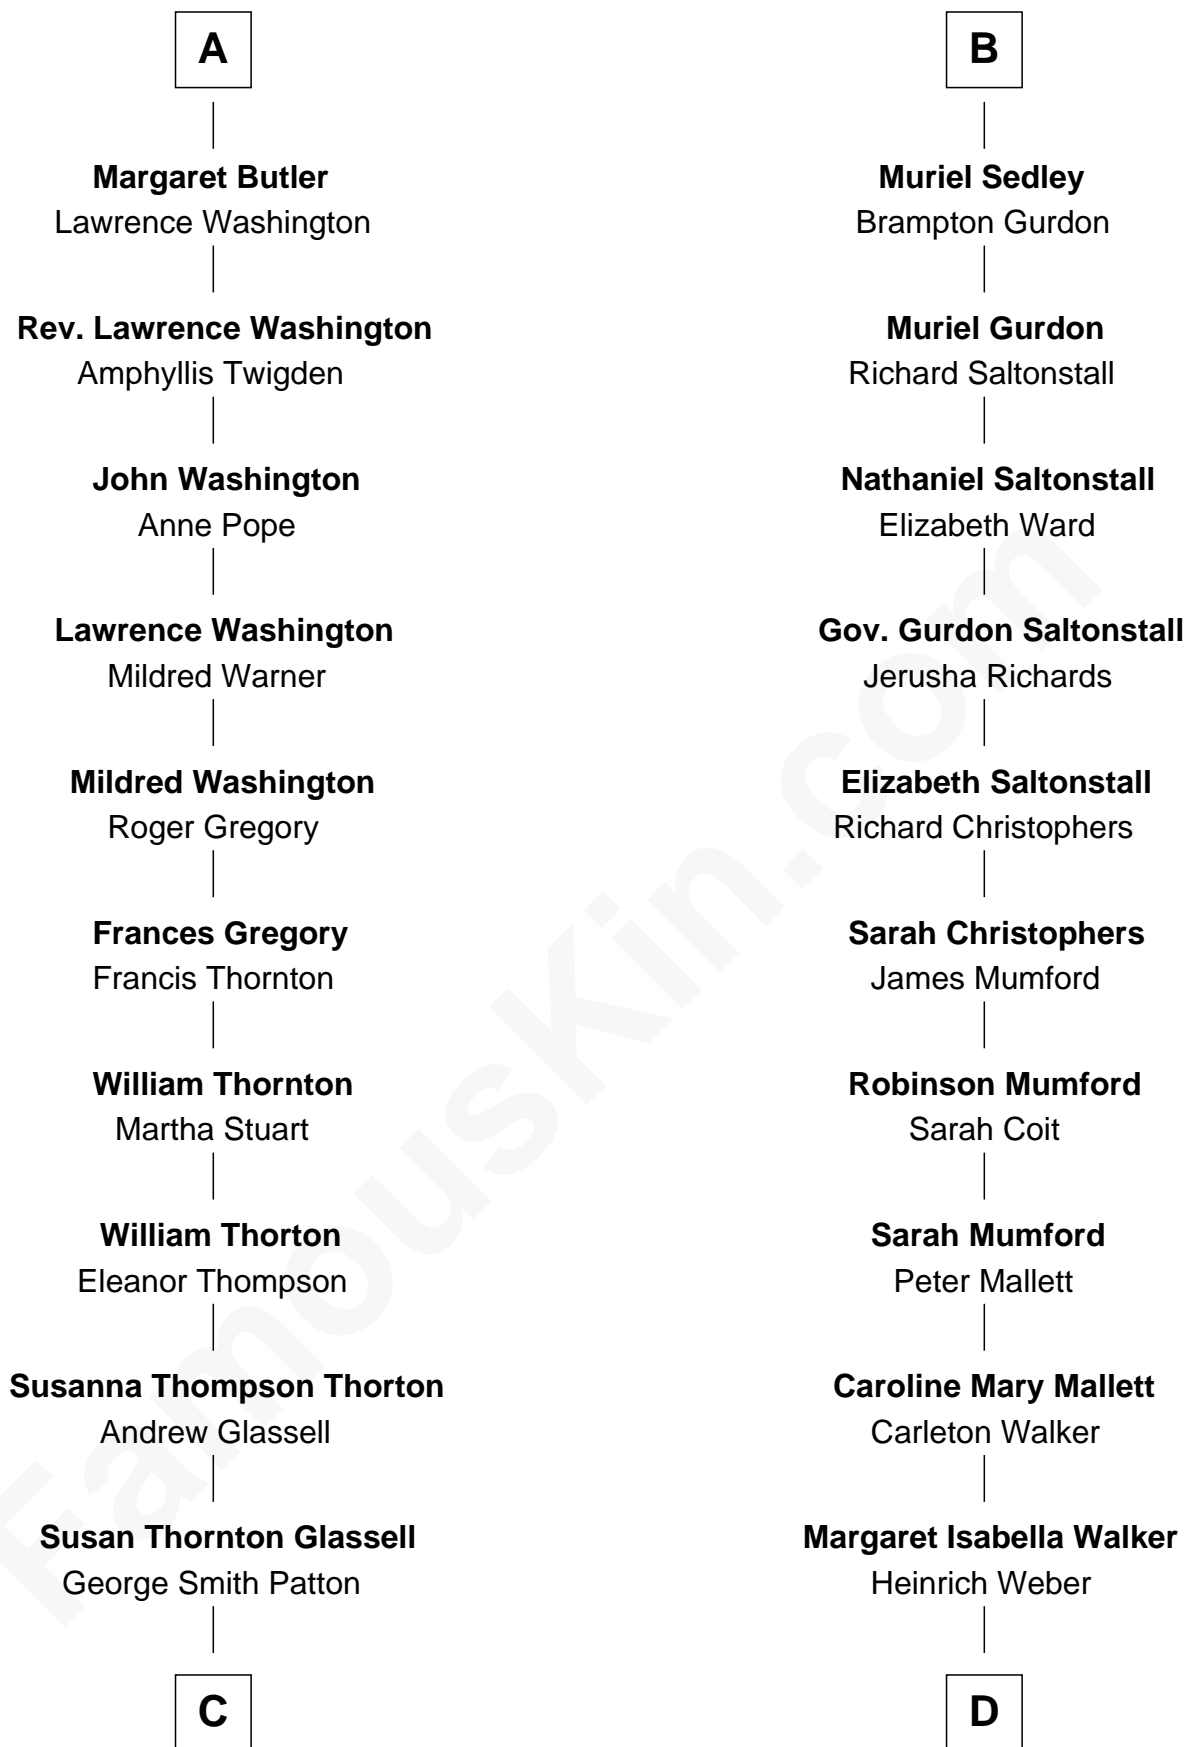

**FamousKin.com**  
**Relationship Chart of**  
**General George S. Patton**  
*U.S. Army - World War II*

18th cousin 2 times removed of

**Carly Fiorina**  
*CEO of Hewlett-Packard*

**C**

**George Smith Patton**

Ruth Wilson

**General George S. Patton**

*U.S. Army - World War II*

**D**

**John Walker Weber**

Maude Graves

**Cara Carleton Weber**

Harold Marvin Sneed