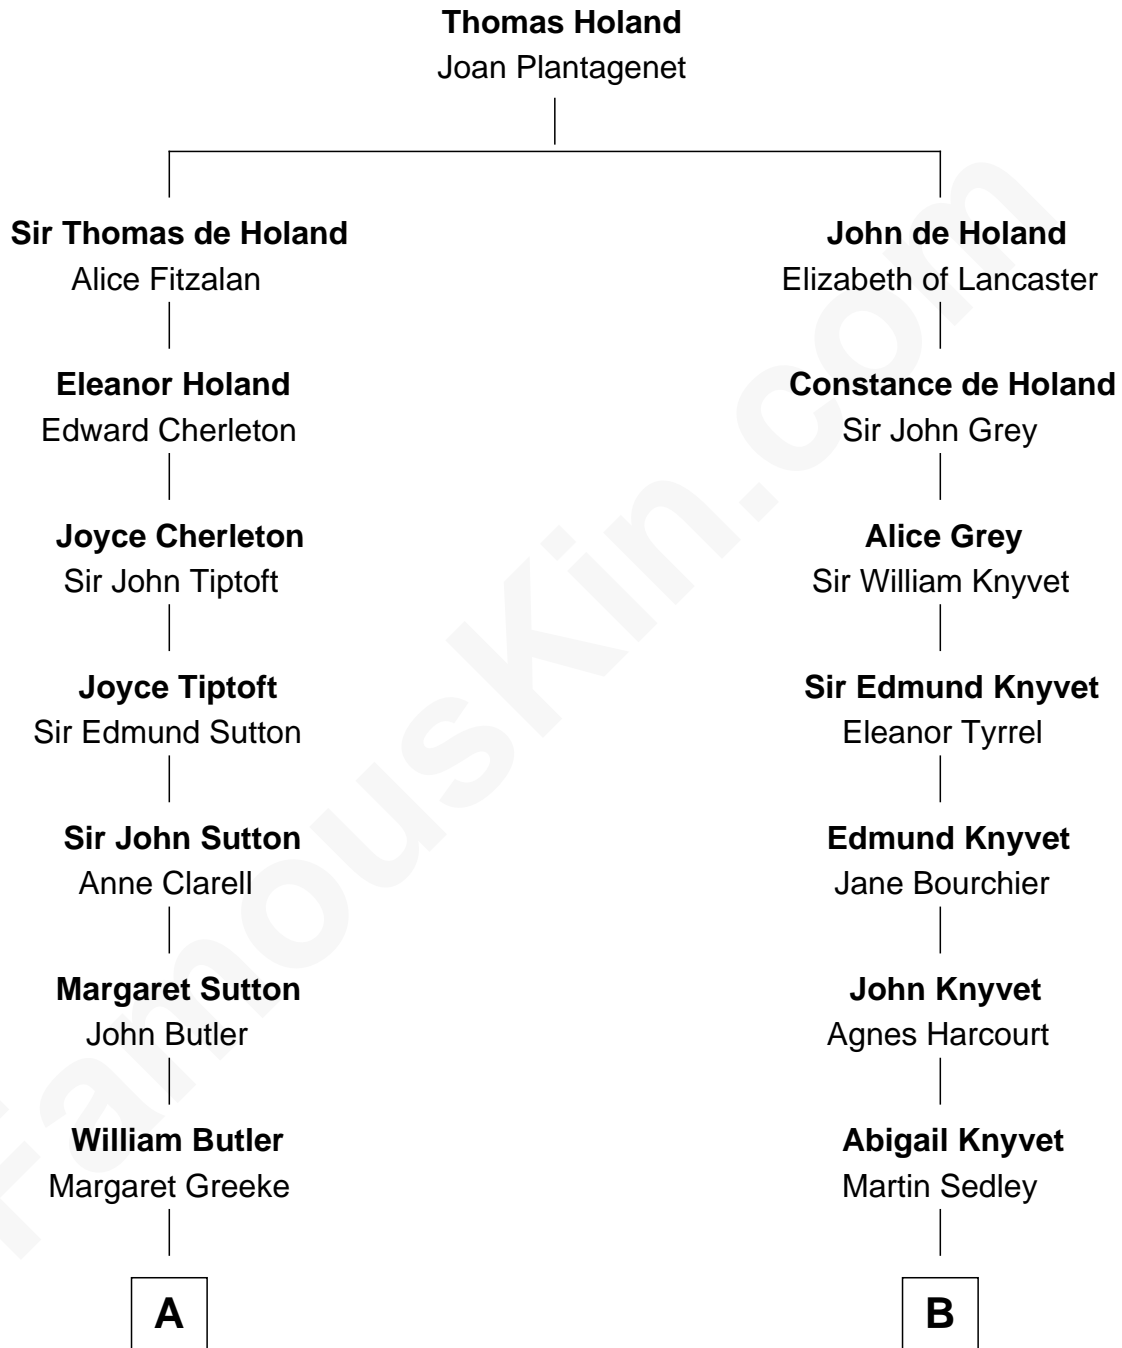

**FamousKin.com**  
**Relationship Chart of**  
**General George S. Patton**  
*U.S. Army - World War II*

18th cousin 2 times removed of

**Carly Fiorina**  
*CEO of Hewlett-Packard*

**C**

**George Smith Patton**

Ruth Wilson

**General George S. Patton**

*U.S. Army - World War II*

**D**

**John Walker Weber**

Maude Graves

**Cara Carleton Weber**

Harold Marvin Sneed