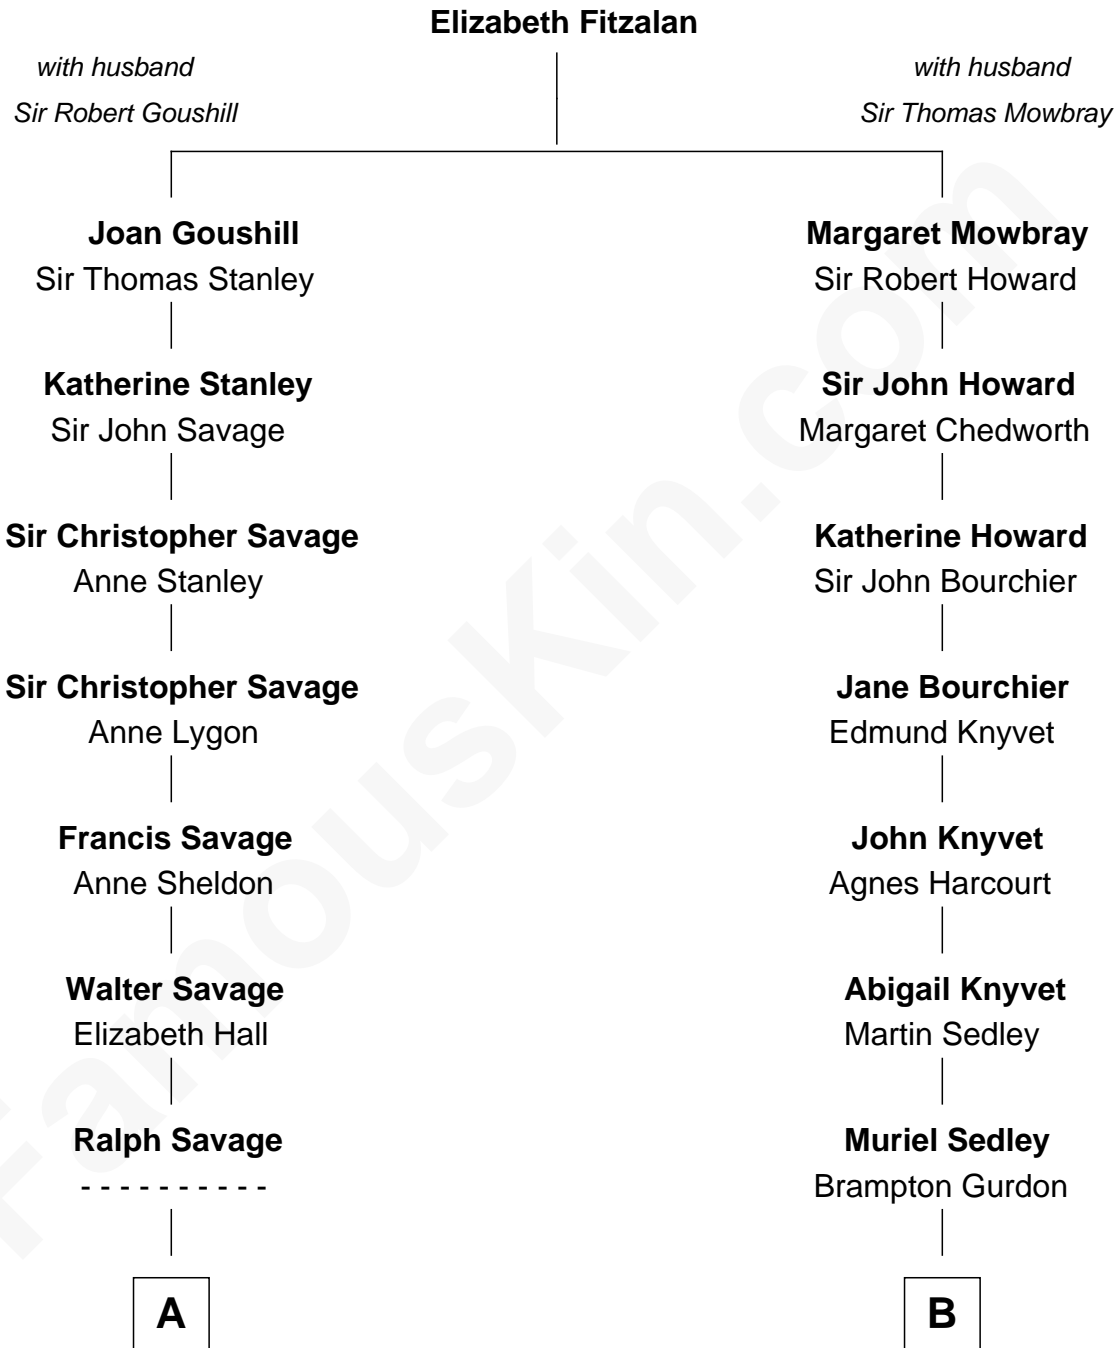

**FamousKin.com**  
**Relationship Chart of**  
**General George S. Patton**  
*U.S. Army - World War II*

16th cousin 3 times removed of

**Carly Fiorina**  
*CEO of Hewlett-Packard*

C

—  
**Cara Carleton Weber**

Harold Marvin Sneed

—  
**Joseph Tyree Sneed**

Madelon Montross Juergens

—  
**Carly Fiorina**

*CEO of Hewlett-Packard*