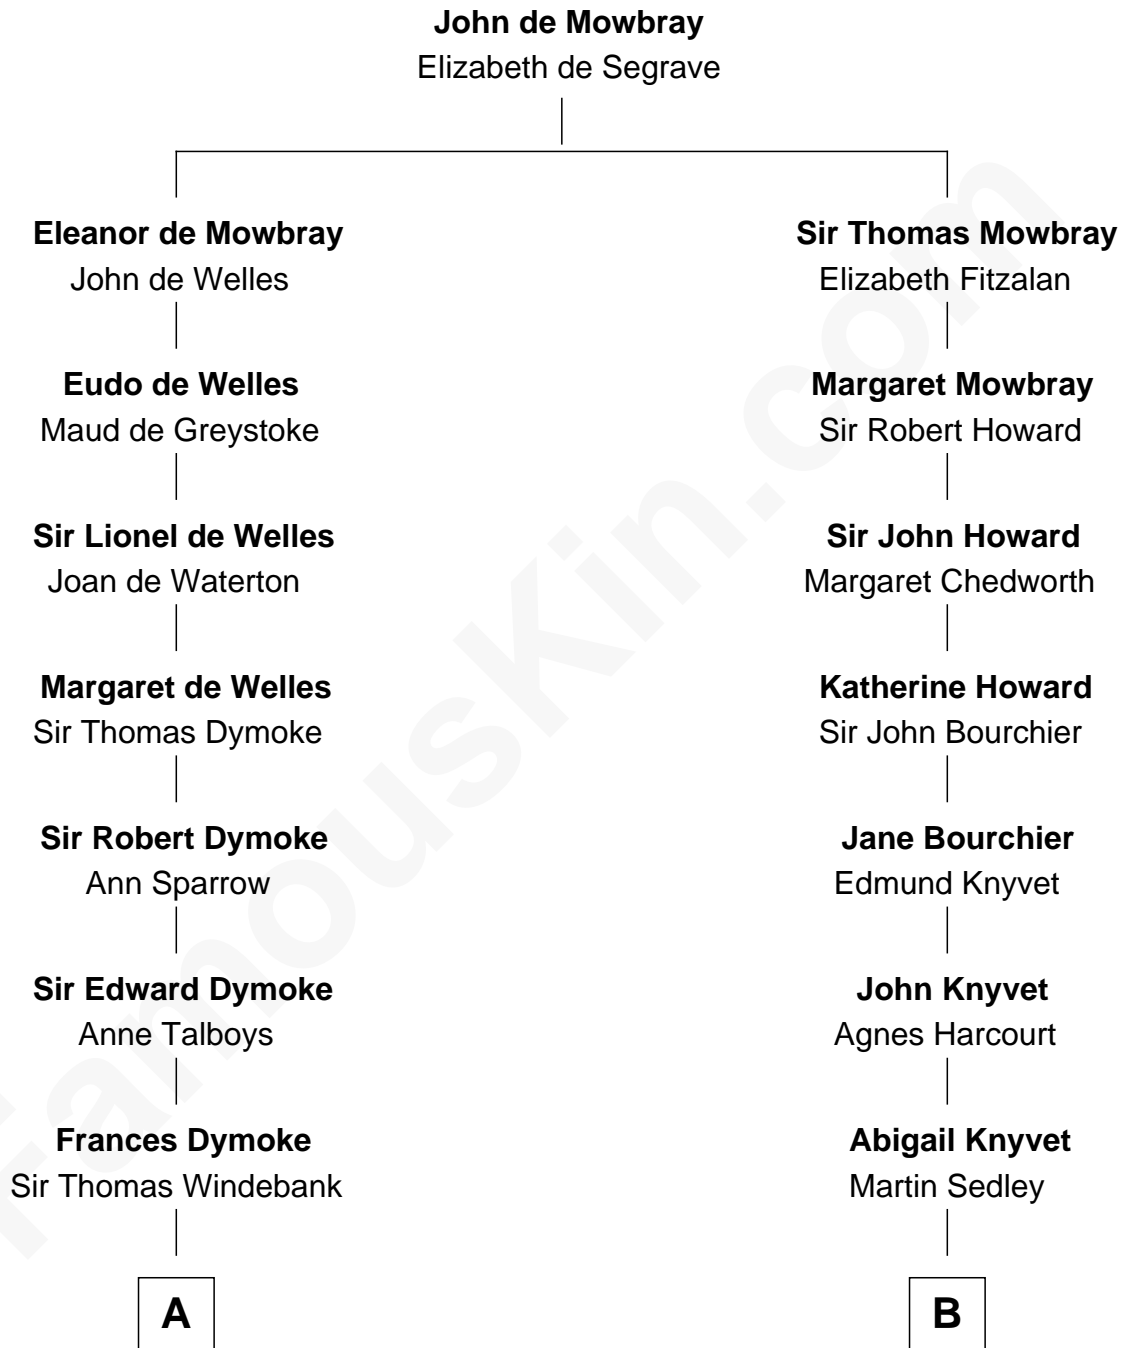

FamousKin.com
Relationship Chart of
General George S. Patton
U.S. Army - World War II

17th cousin 3 times removed of

Carly Fiorina
CEO of Hewlett-Packard

C

John Walker Weber

Maude Graves

Cara Carleton Weber

Harold Marvin Sneed

Joseph Tyree Sneed

Madelon Montross Juergens

Carly Fiorina

CEO of Hewlett-Packard