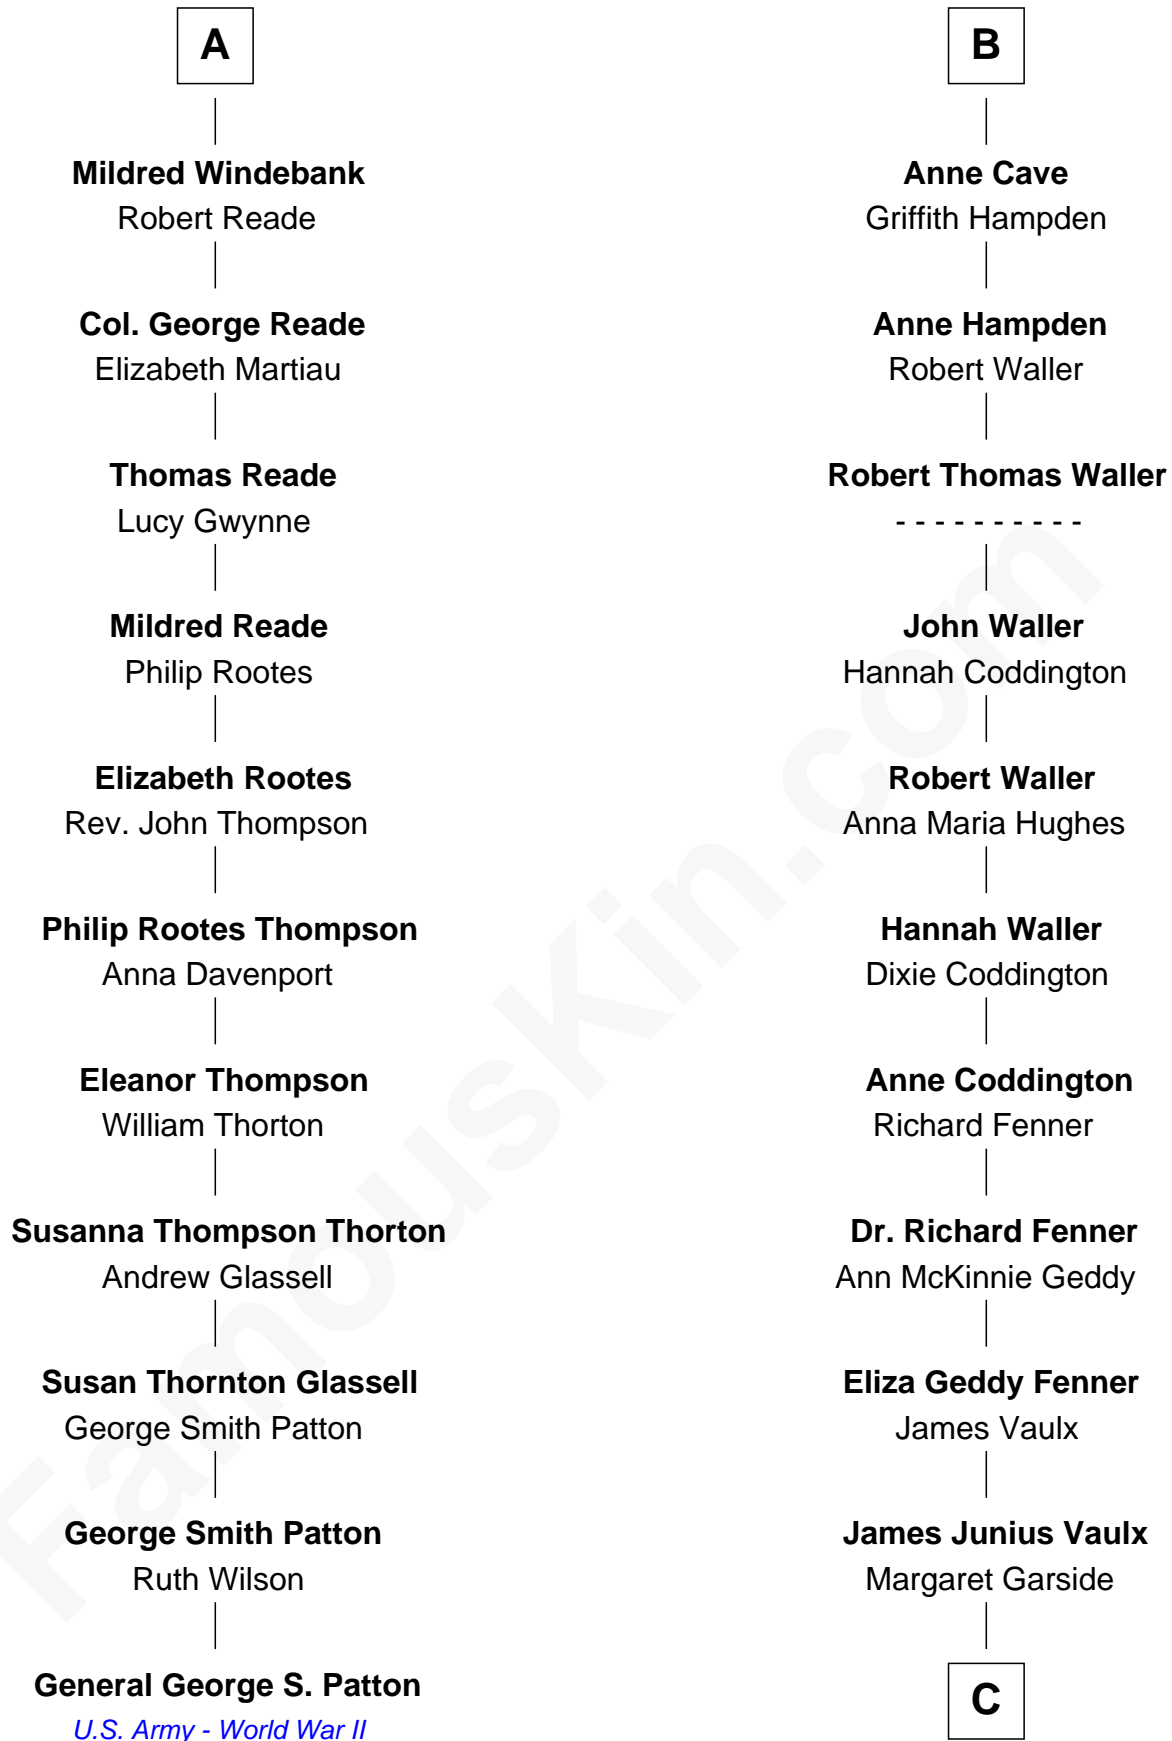

FamousKin.com
Relationship Chart of
General George S. Patton
U.S. Army - World War II

17th cousin 2 times removed of
John McCain
U.S. Senator from Arizona

C

Katherine Davey Vault
Adm. John Sidney McCain

Adm. John Sidney McCain
Roberta Wright

John McCain
U.S. Senator from Arizona

FamousKin.com