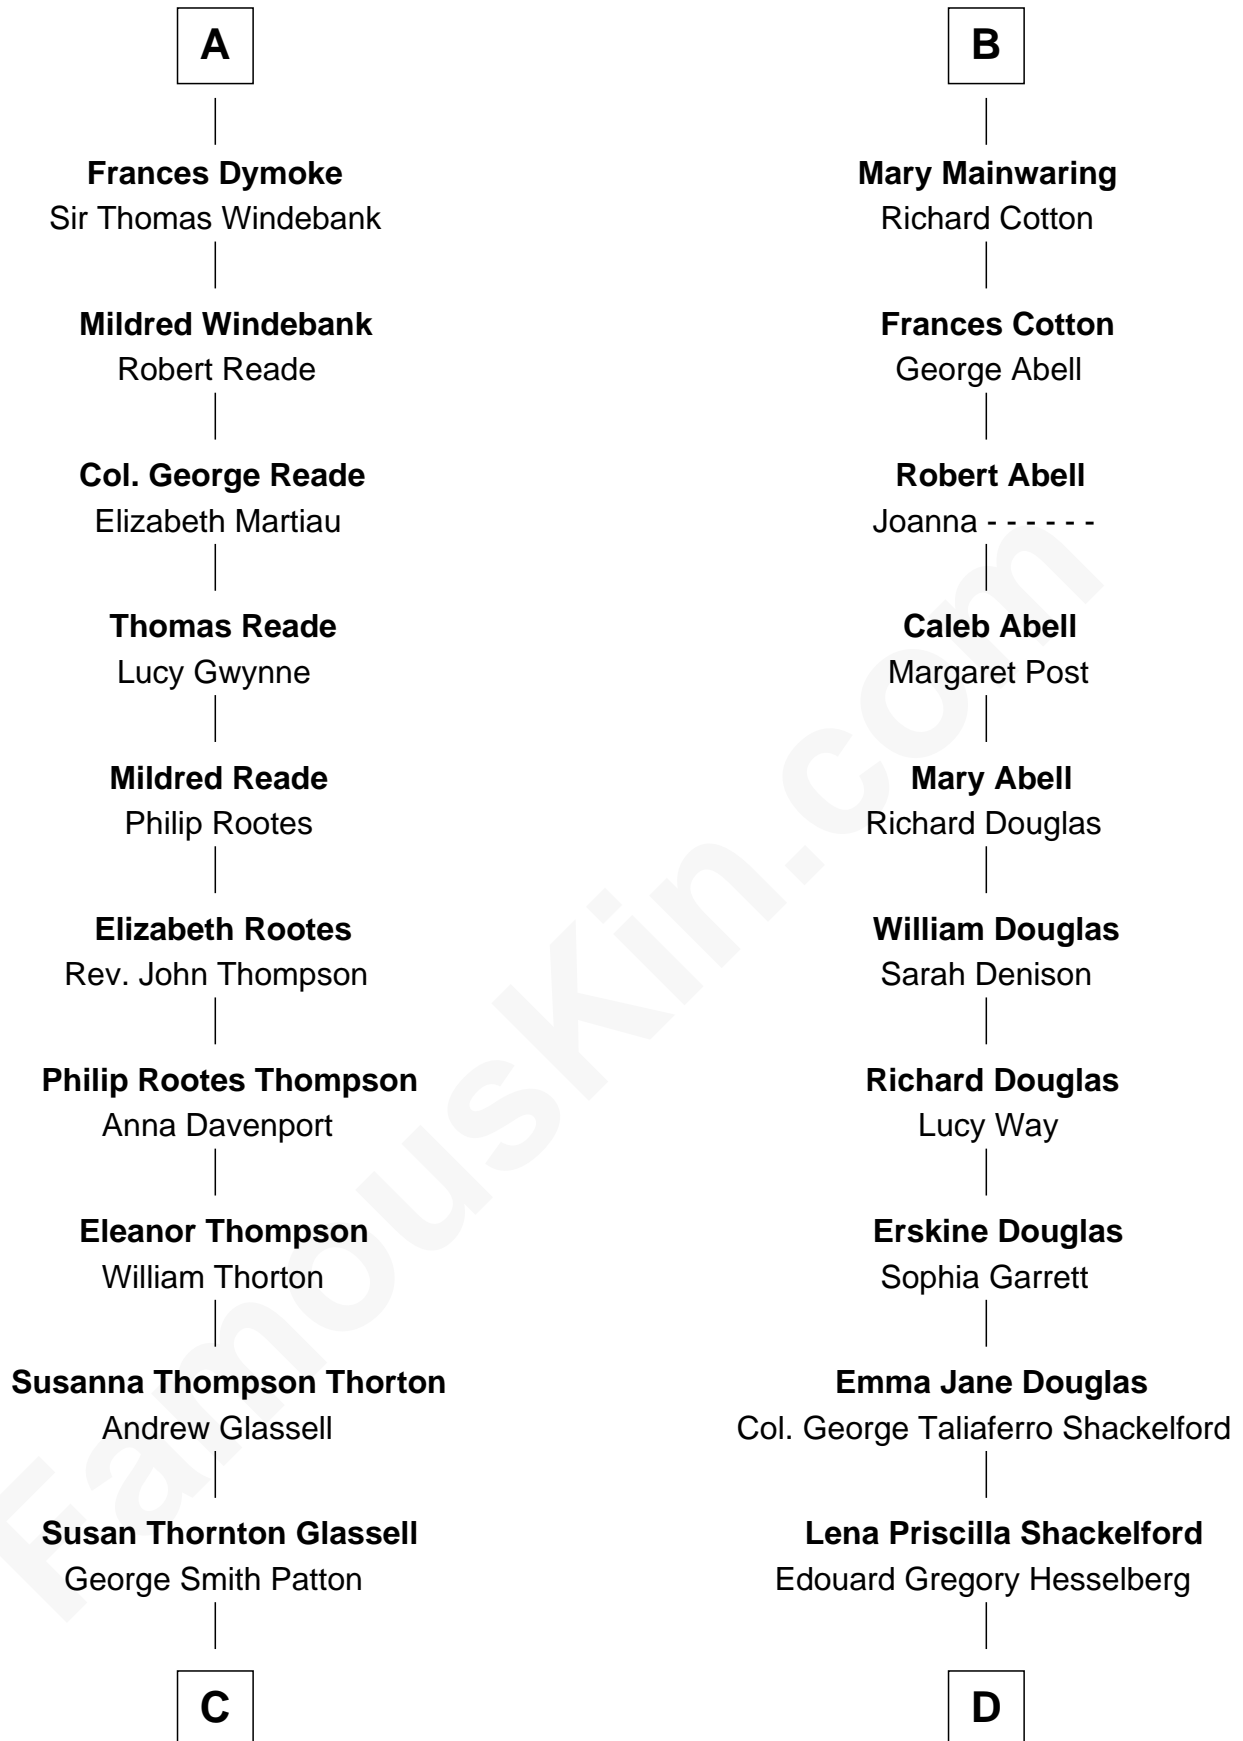

FamousKin.com
Relationship Chart of
General George S. Patton
U.S. Army - World War II

18th cousin 1 time removed of

Illeana Douglas
TV and Movie Actress

Sir Thomas de Beauchamp
 Katherine de Mortimer

C

George Smith Patton