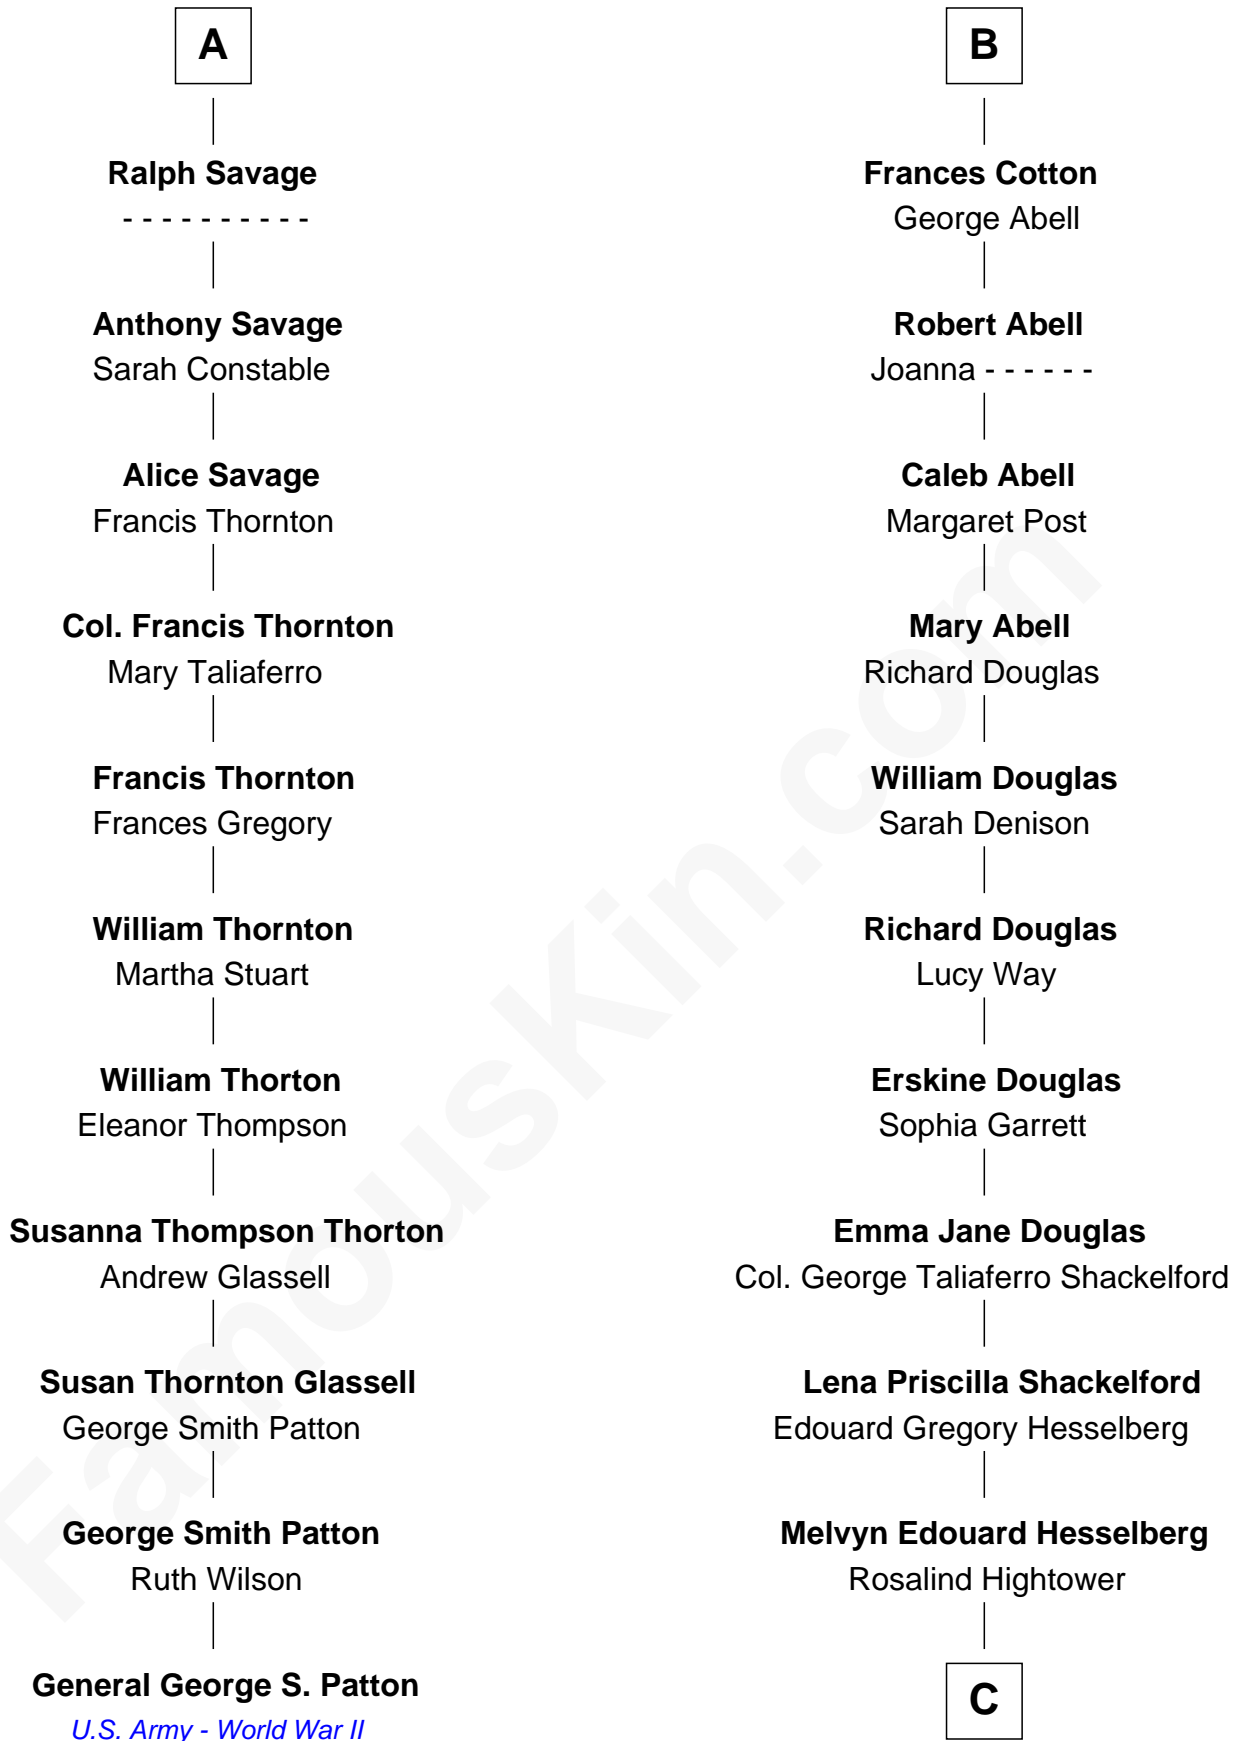

**FamousKin.com**  
**Relationship Chart of**  
**General George S. Patton**  
*U.S. Army - World War II*

17th cousin 1 time removed of

**Illeana Douglas**  
*TV and Movie Actress*

**Sir Edmund Ferrers**  
 Ellen Roche

**C**

**Gregory Hesselberg**

Joan Georgescu

**Illeana Douglas**

*TV and Movie Actress*

FamousKin.com