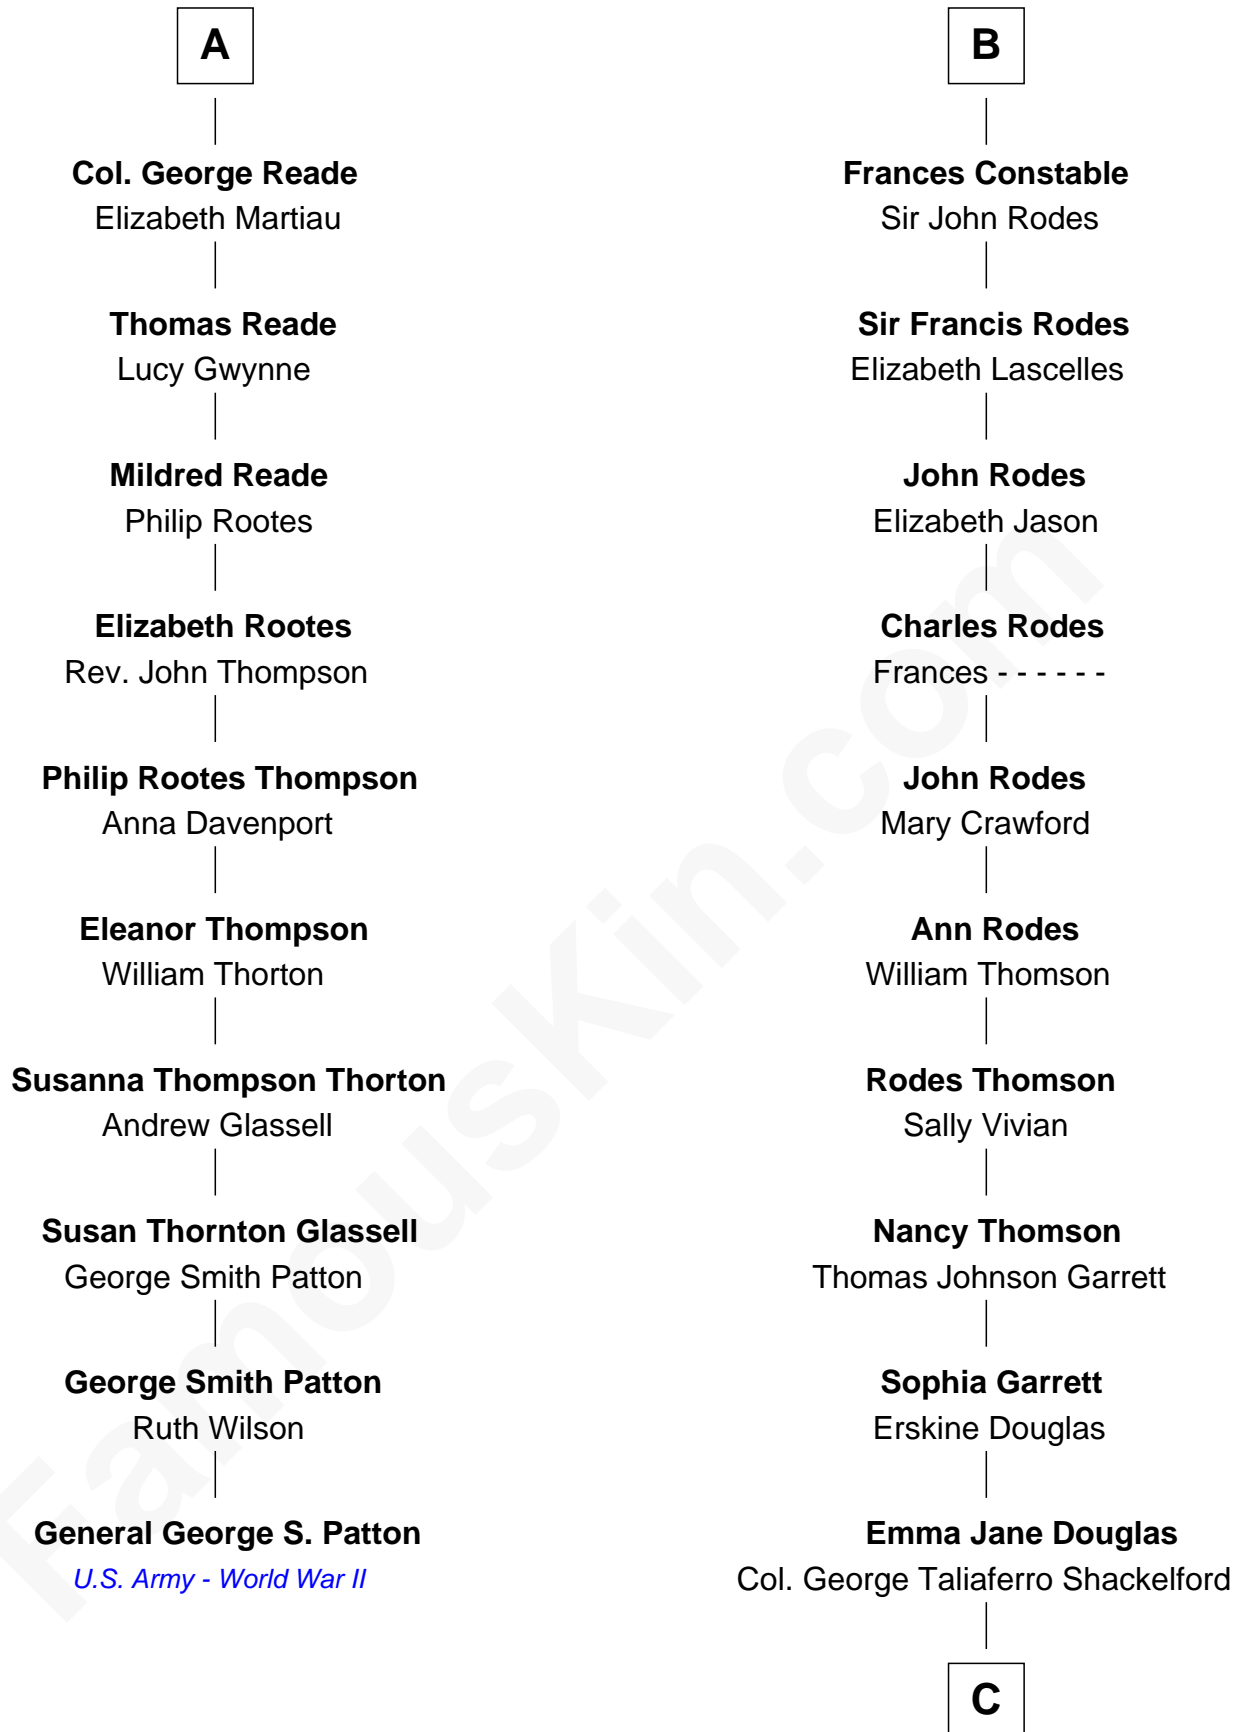

FamousKin.com
Relationship Chart of
General George S. Patton
U.S. Army - World War II

16th cousin 4 times removed of

Illeana Douglas
TV and Movie Actress

C

Lena Priscilla Shackelford
Edouard Gregory Hesselberg

Melvyn Edouard Hesselberg
Rosalind Hightower

Gregory Hesselberg
Joan Georgescu

Illeana Douglas
TV and Movie Actress