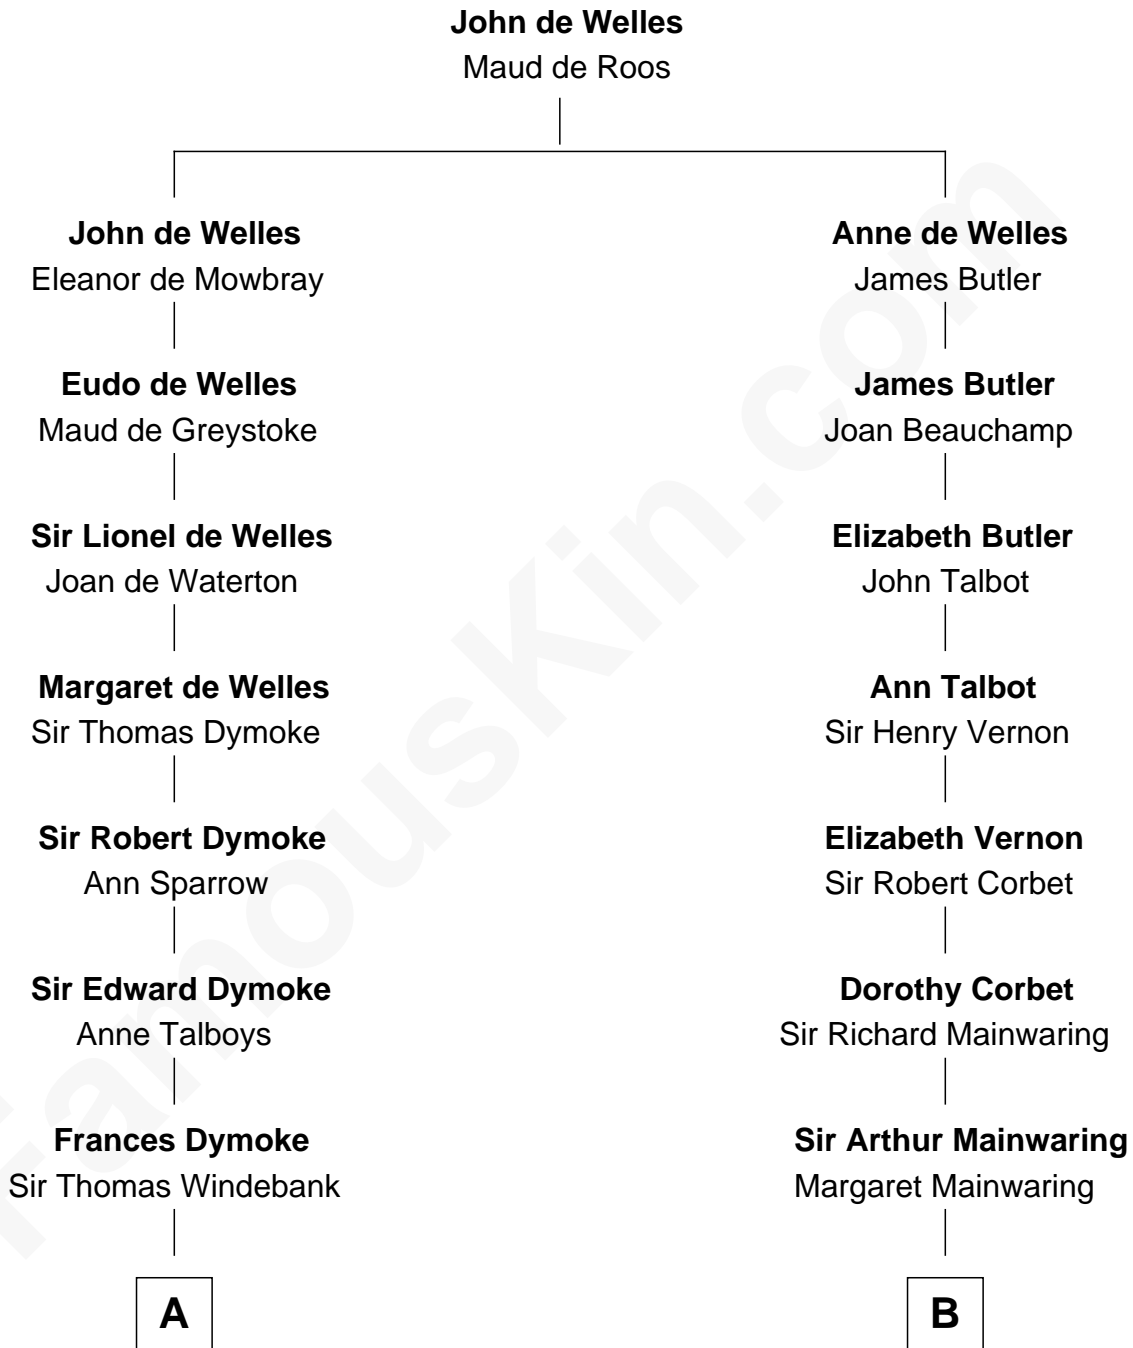

**FamousKin.com**  
**Relationship Chart of**  
**General George S. Patton**  
*U.S. Army - World War II*

17th cousin 2 times removed of

**Illeana Douglas**  
*TV and Movie Actress*

**C**

**Melvyn Edouard Hesselberg**

Rosalind Hightower

**Gregory Hesselberg**

Joan Georgescu

**Illeana Douglas**

*TV and Movie Actress*

FamousKin.com