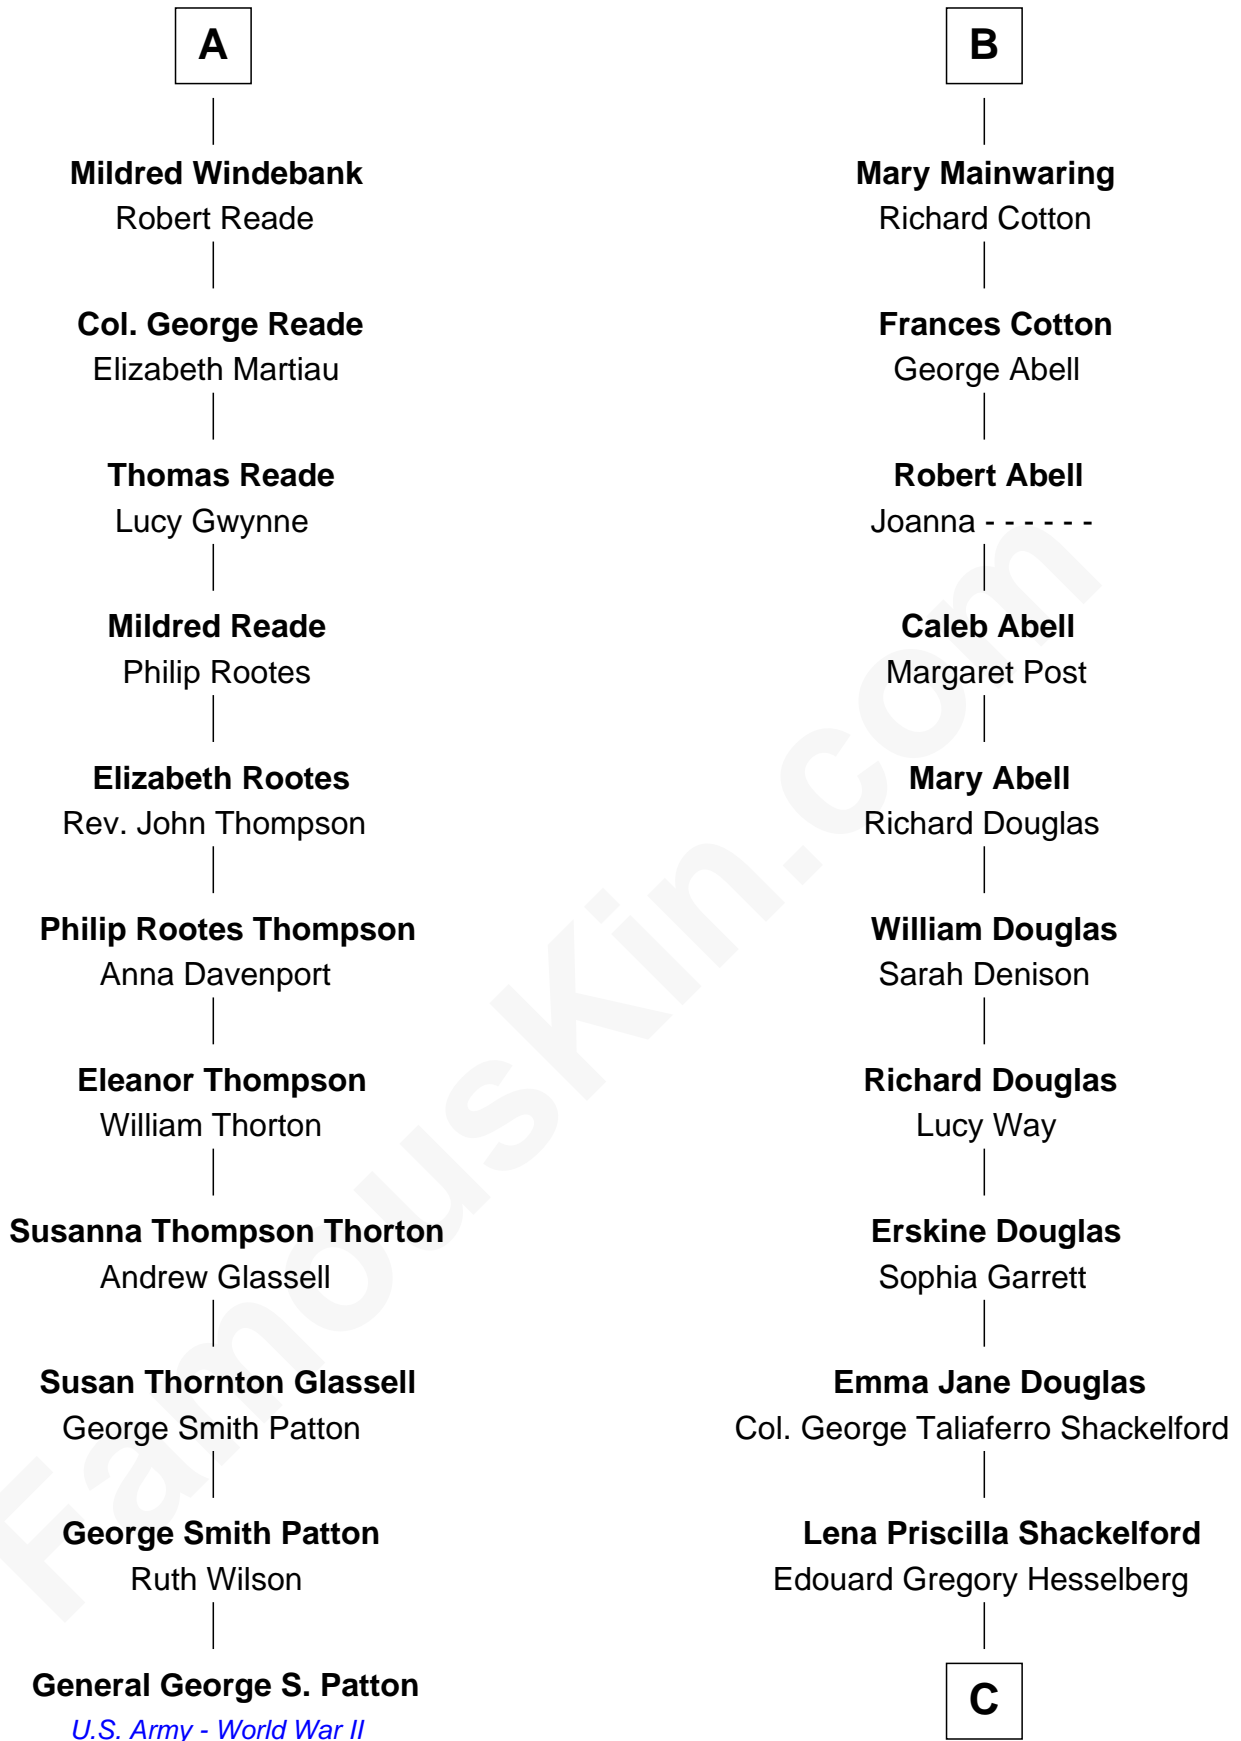

**FamousKin.com**  
**Relationship Chart of**  
**General George S. Patton**  
*U.S. Army - World War II*

17th cousin 2 times removed of

**Illeana Douglas**  
*TV and Movie Actress*

**C**

**Melvyn Edouard Hesselberg**

Rosalind Hightower

**Gregory Hesselberg**

Joan Georgescu

**Illeana Douglas**

*TV and Movie Actress*

FamousKin.com