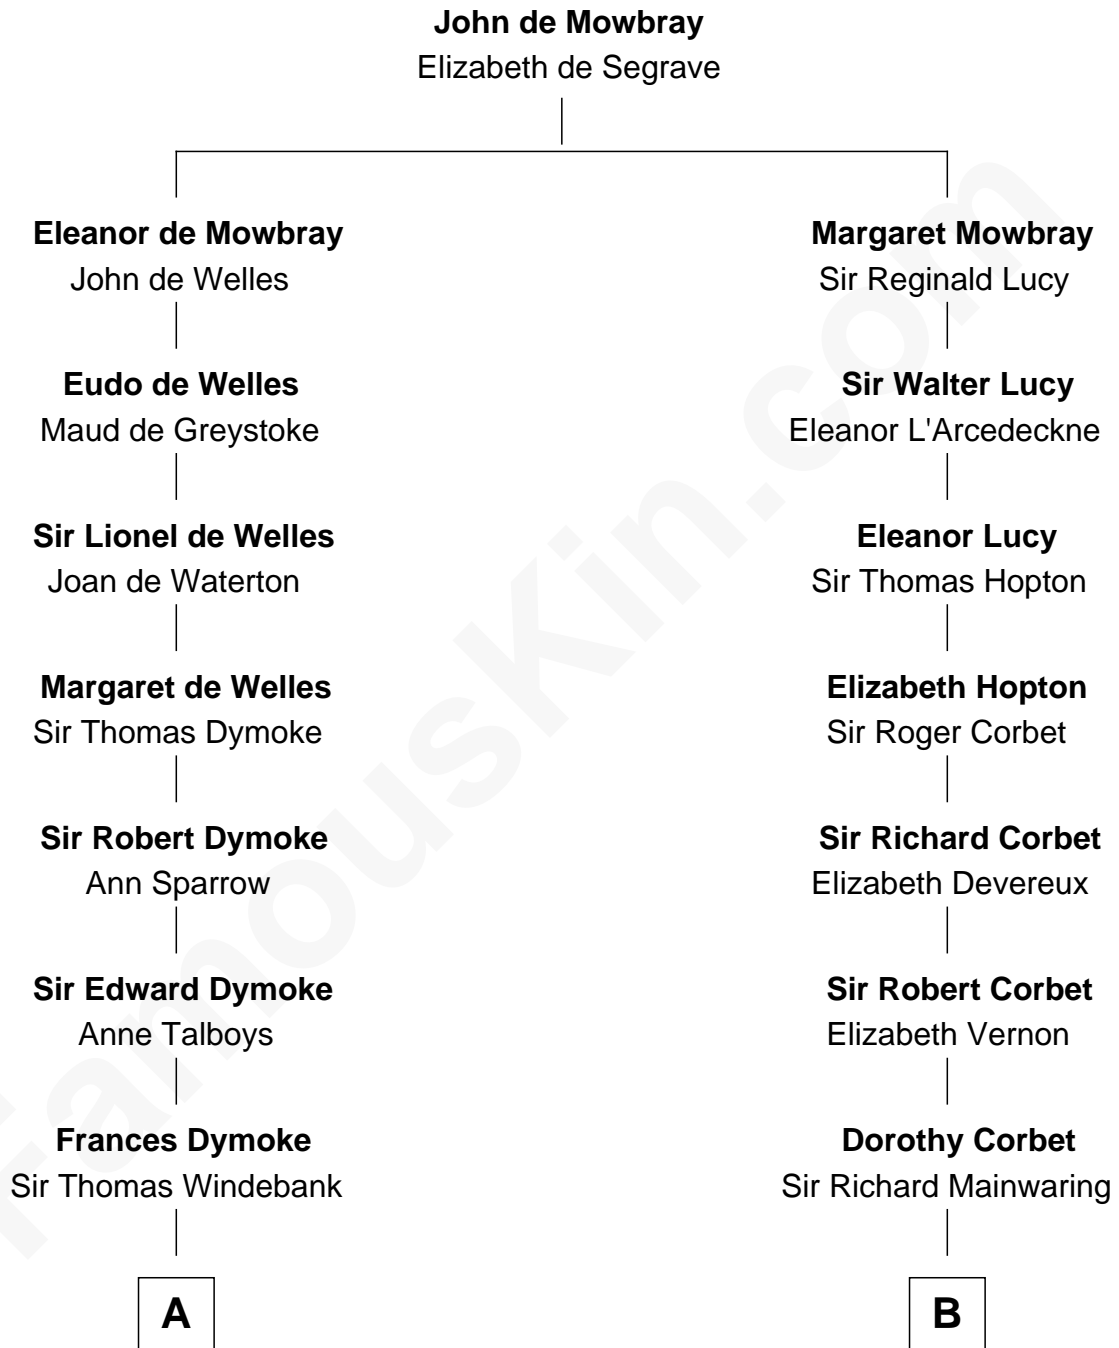

FamousKin.com
Relationship Chart of
General George S. Patton
U.S. Army - World War II

17th cousin 3 times removed of

Illeana Douglas
TV and Movie Actress

C

Lena Priscilla Shackelford
Edouard Gregory Hesselberg

Melvyn Edouard Hesselberg
Rosalind Hightower

Gregory Hesselberg
Joan Georgescu

Illeana Douglas
TV and Movie Actress