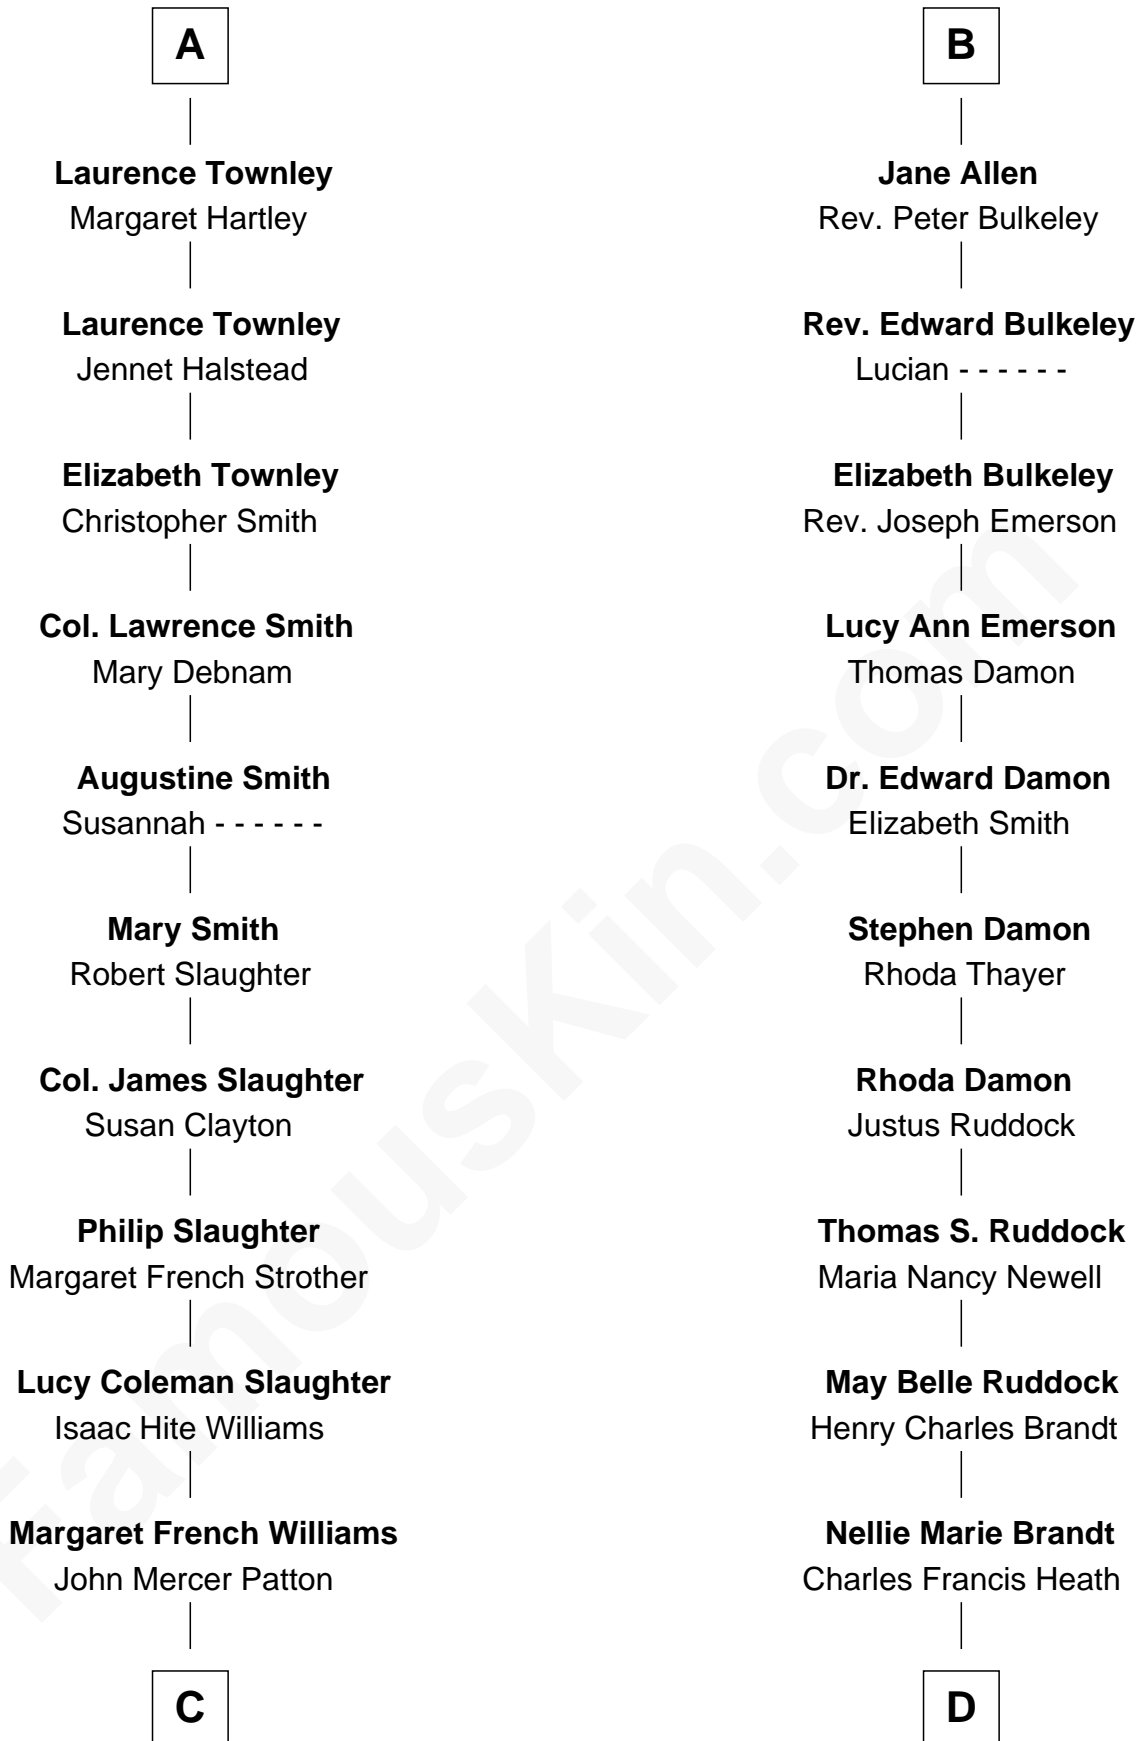

FamousKin.com
Relationship Chart of
General George S. Patton
U.S. Army - World War II

18th cousin 1 time removed of
Sarah Palin
9th Governor of Alaska

C

George Smith Patton
Susan Thornton Glassell

George Smith Patton
Ruth Wilson

General George S. Patton
U.S. Army - World War II

D

Charles Richard Heath
Sarah Sheeran

Sarah Palin
9th Governor of Alaska

FamousKin.com