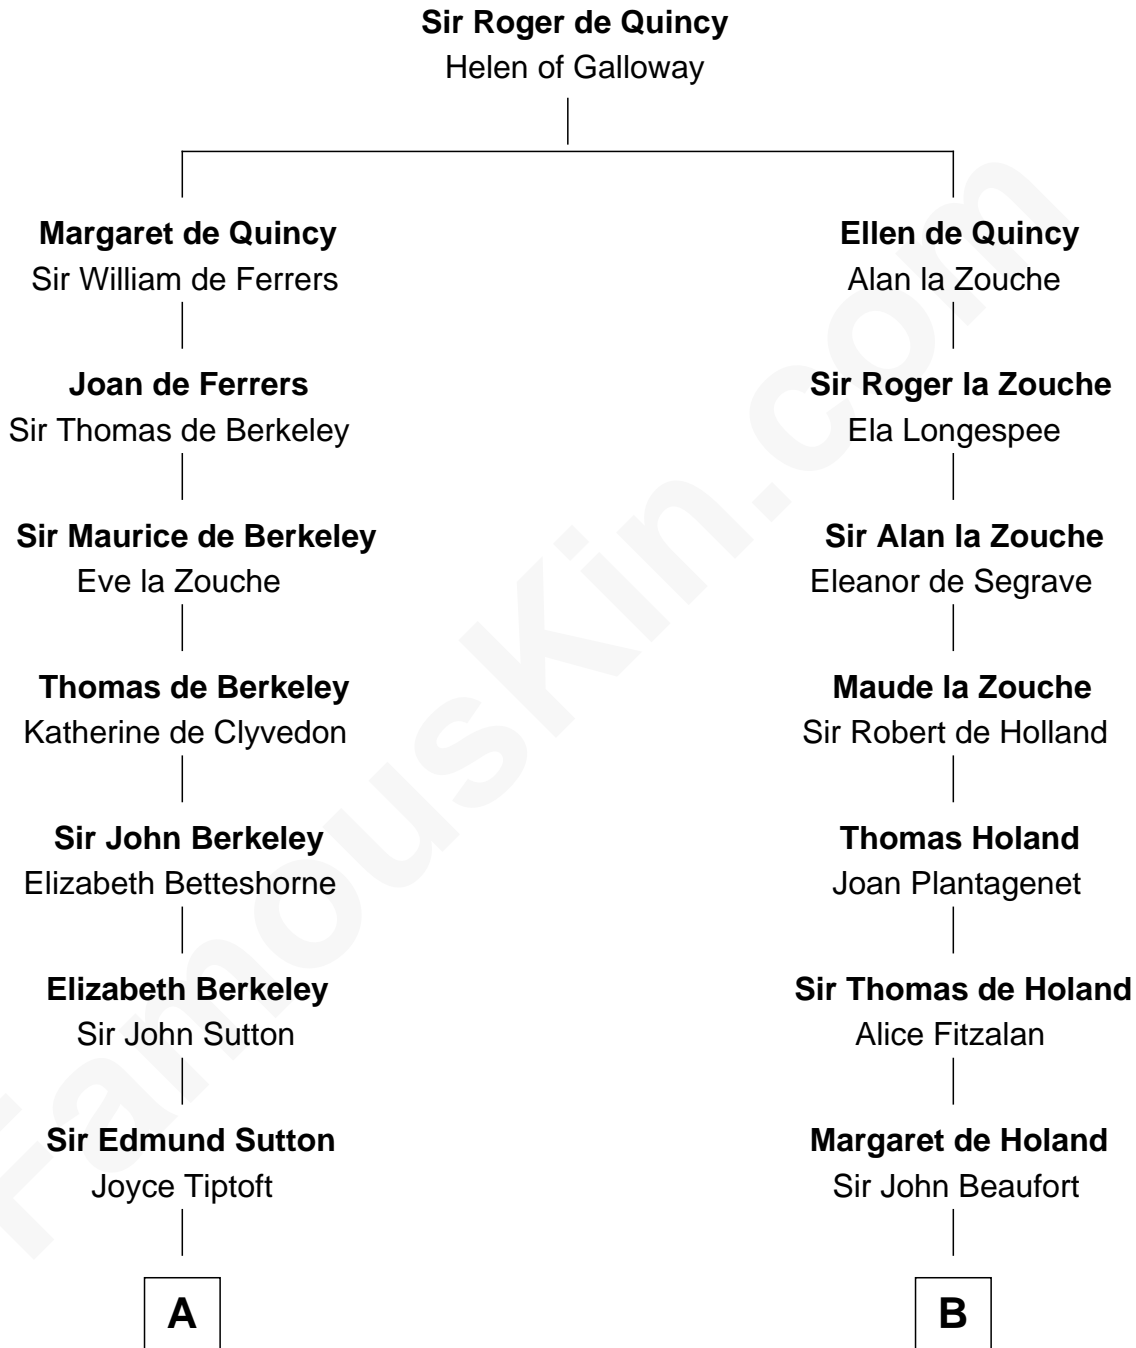

FamousKin.com
Relationship Chart of
General George S. Patton
U.S. Army - World War II

20th cousin 1 time removed of
Alexander Hamilton
1st U.S. Secretary of the Treasury

C

William Thorton
Eleanor Thompson

Susanna Thompson Thorton
Andrew Glassell

Susan Thornton Glassell
George Smith Patton

George Smith Patton
Ruth Wilson

General George S. Patton
U.S. Army - World War II

D

Rebecca Cunningham
John Hamilton

Alexander Hamilton
Elizabeth Pollock