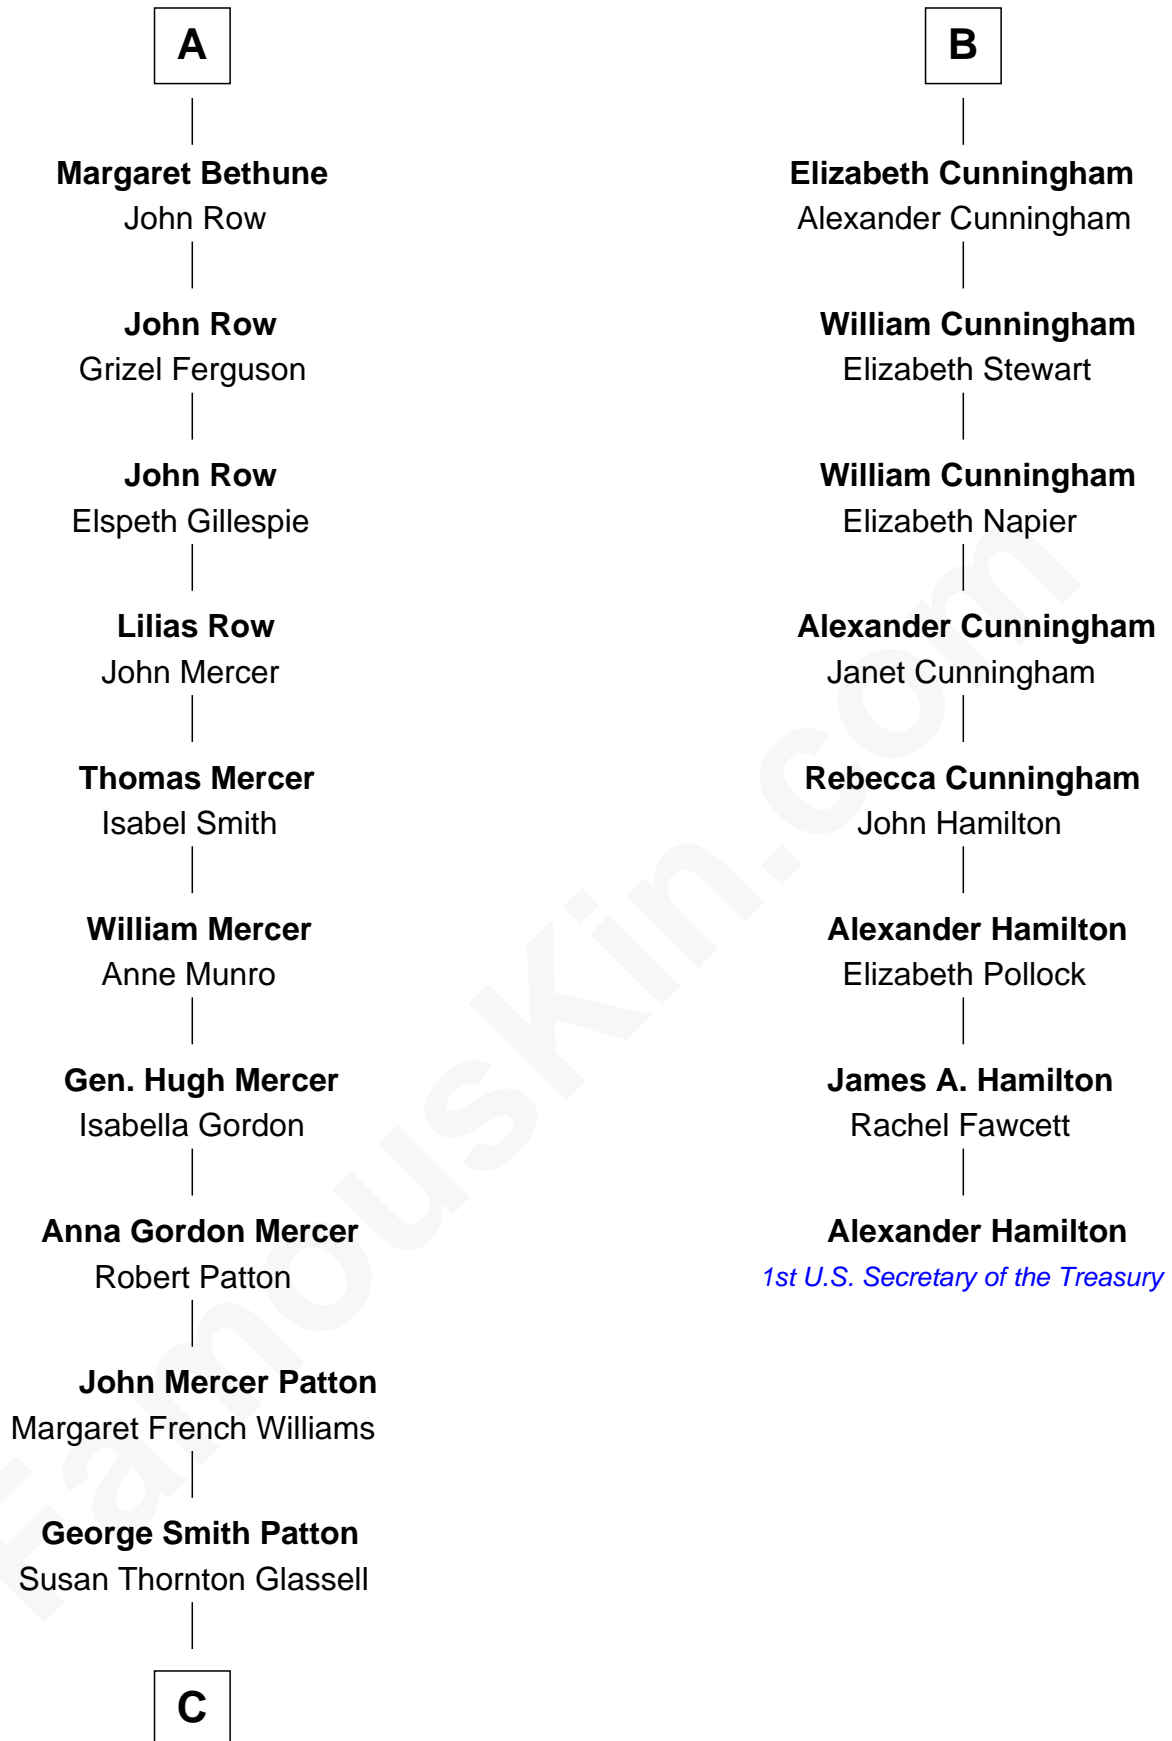

FamousKin.com
Relationship Chart of
General George S. Patton
U.S. Army - World War II

14th cousin 4 times removed of
Alexander Hamilton
1st U.S. Secretary of the Treasury

C

George Smith Patton

Ruth Wilson