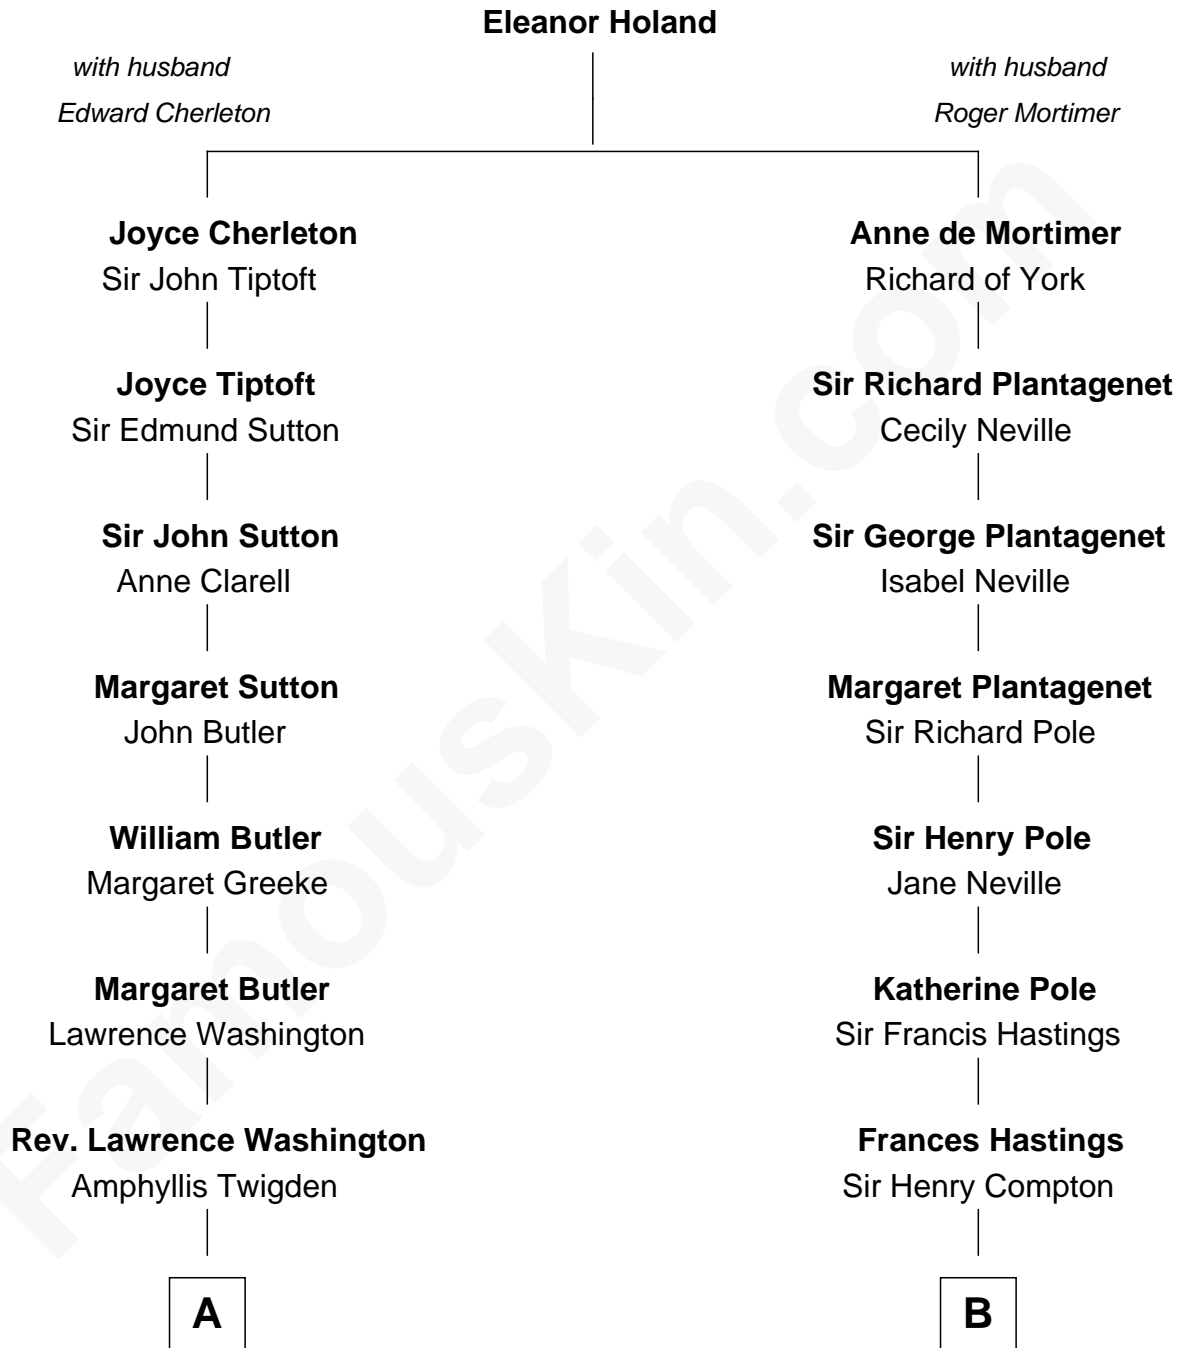

FamousKin.com
Relationship Chart of
General George S. Patton
U.S. Army - World War II

16th cousin 2 times removed of

Princess Diana
Princess of Wales

C

Edward John Spencer
Frances Ruth Burke Roche

Princess Diana
Princess of Wales

FamousKin.com