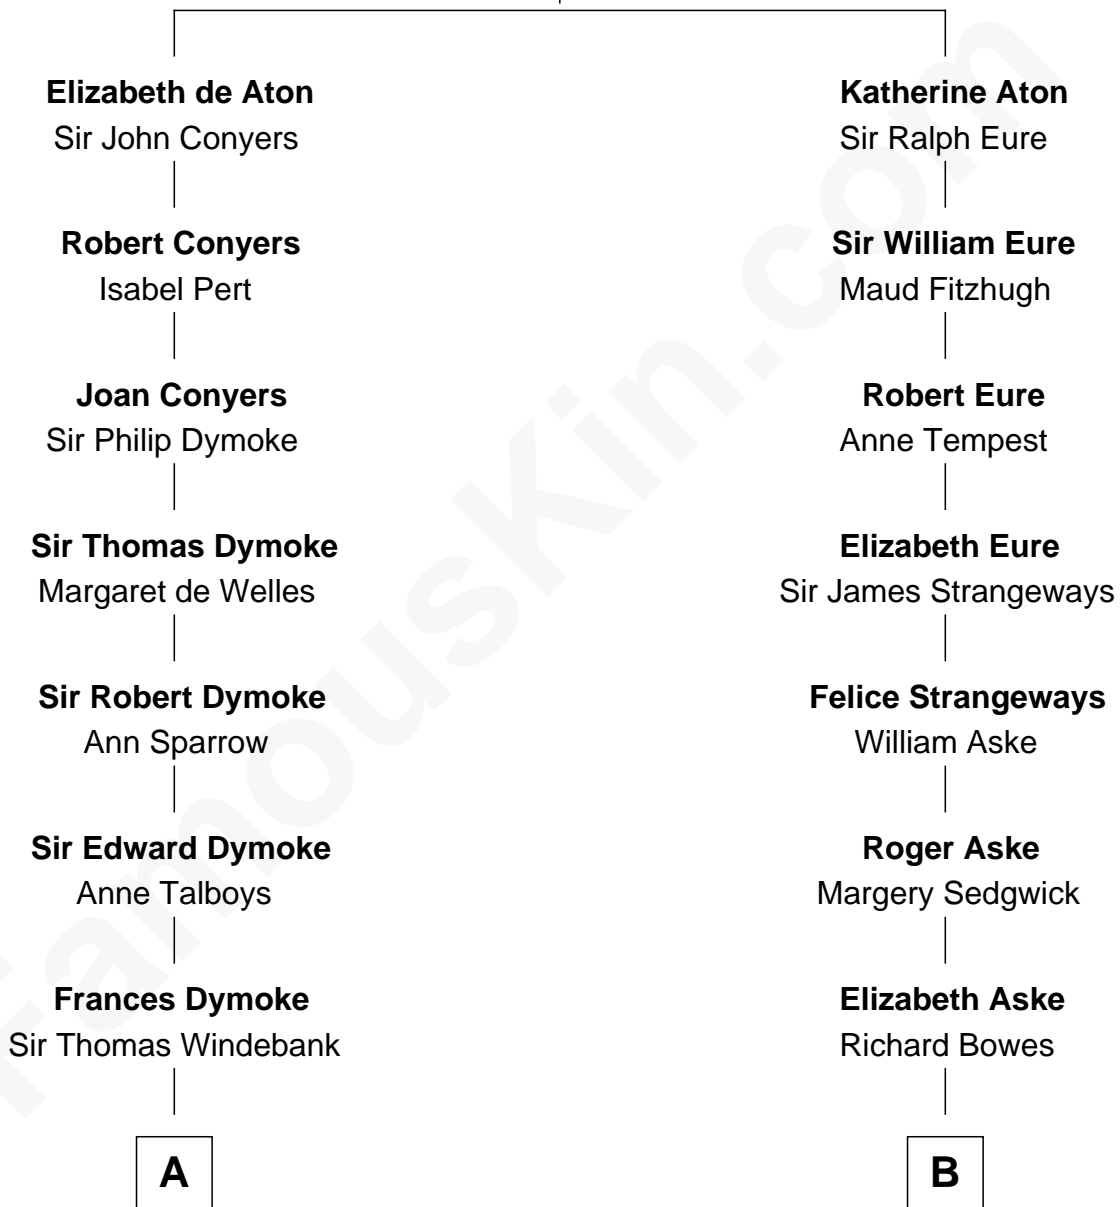

**FamousKin.com**  
**Relationship Chart of**  
**General George S. Patton**  
*U.S. Army - World War II*

17th cousin 4 times removed of

**Princess Diana**  
*Princess of Wales*

**Sir William de Aton**  
 Isabel de Percy

C

**James Hamilton**

Mary Anna Curzon-Howe

**James Albert Edward Hamilton**

Rosalind Cecilia Caroline Bingham

**Cynthia Elinor Beatrix Hamilton**

Albert Edward John Spencer

**Edward John Spencer**

Frances Ruth Burke Roche

**Princess Diana**

*Princess of Wales*

FamousKin.com