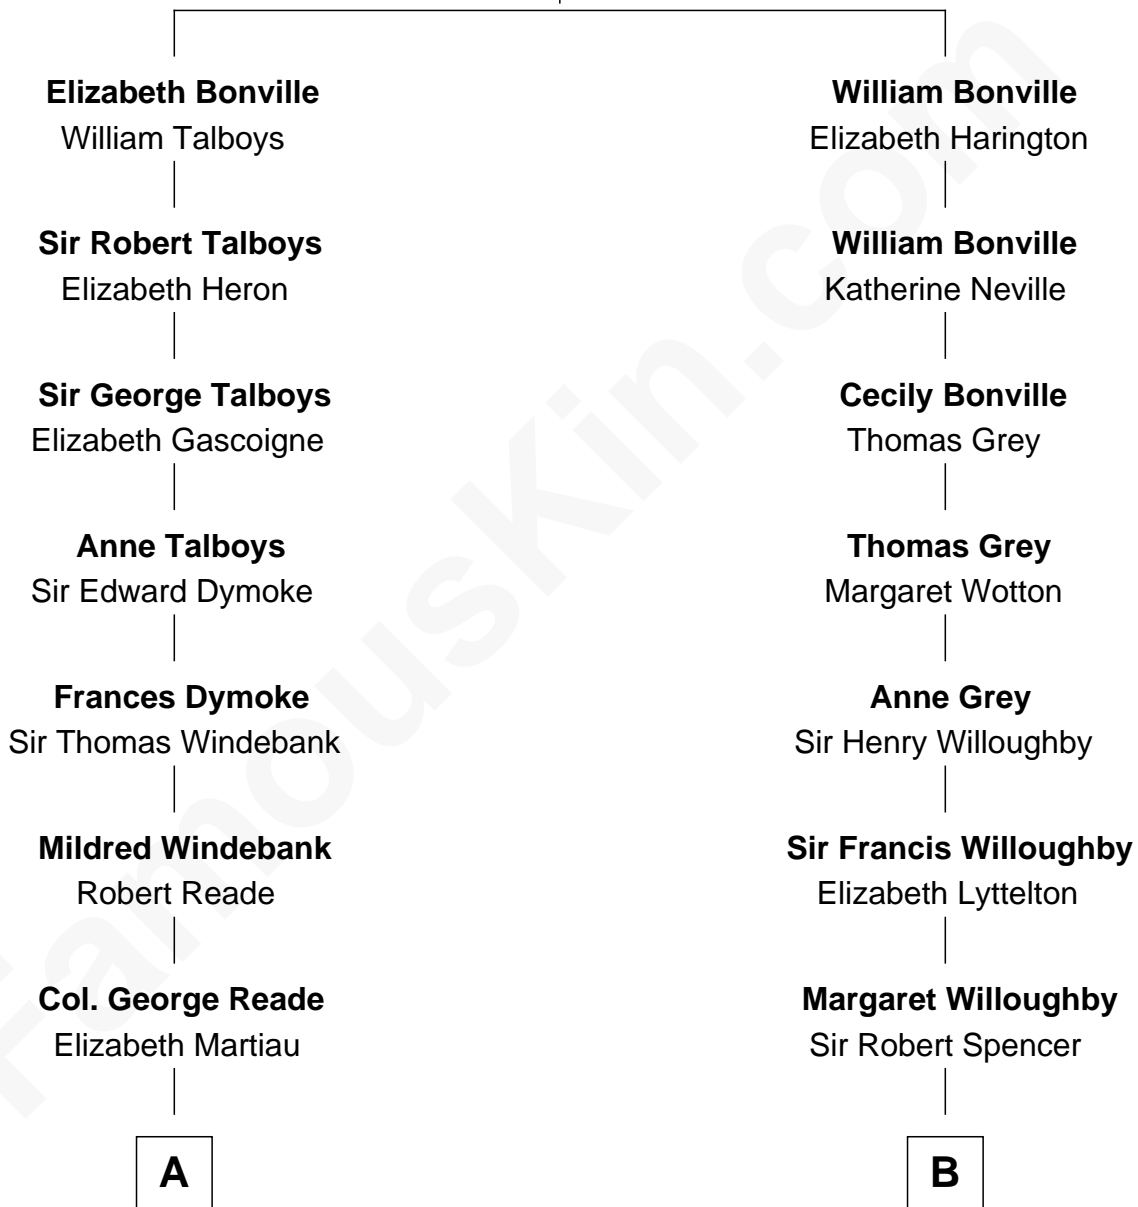

**FamousKin.com**  
**Relationship Chart of**  
**General George S. Patton**  
*U.S. Army - World War II*

15th cousin 3 times removed of

**Princess Diana**  
*Princess of Wales*

**Sir William Bonville**  
 Margaret Grey

C

Edward John Spencer  
Frances Ruth Burke Roche

Princess Diana  
*Princess of Wales*

FamousKin.com