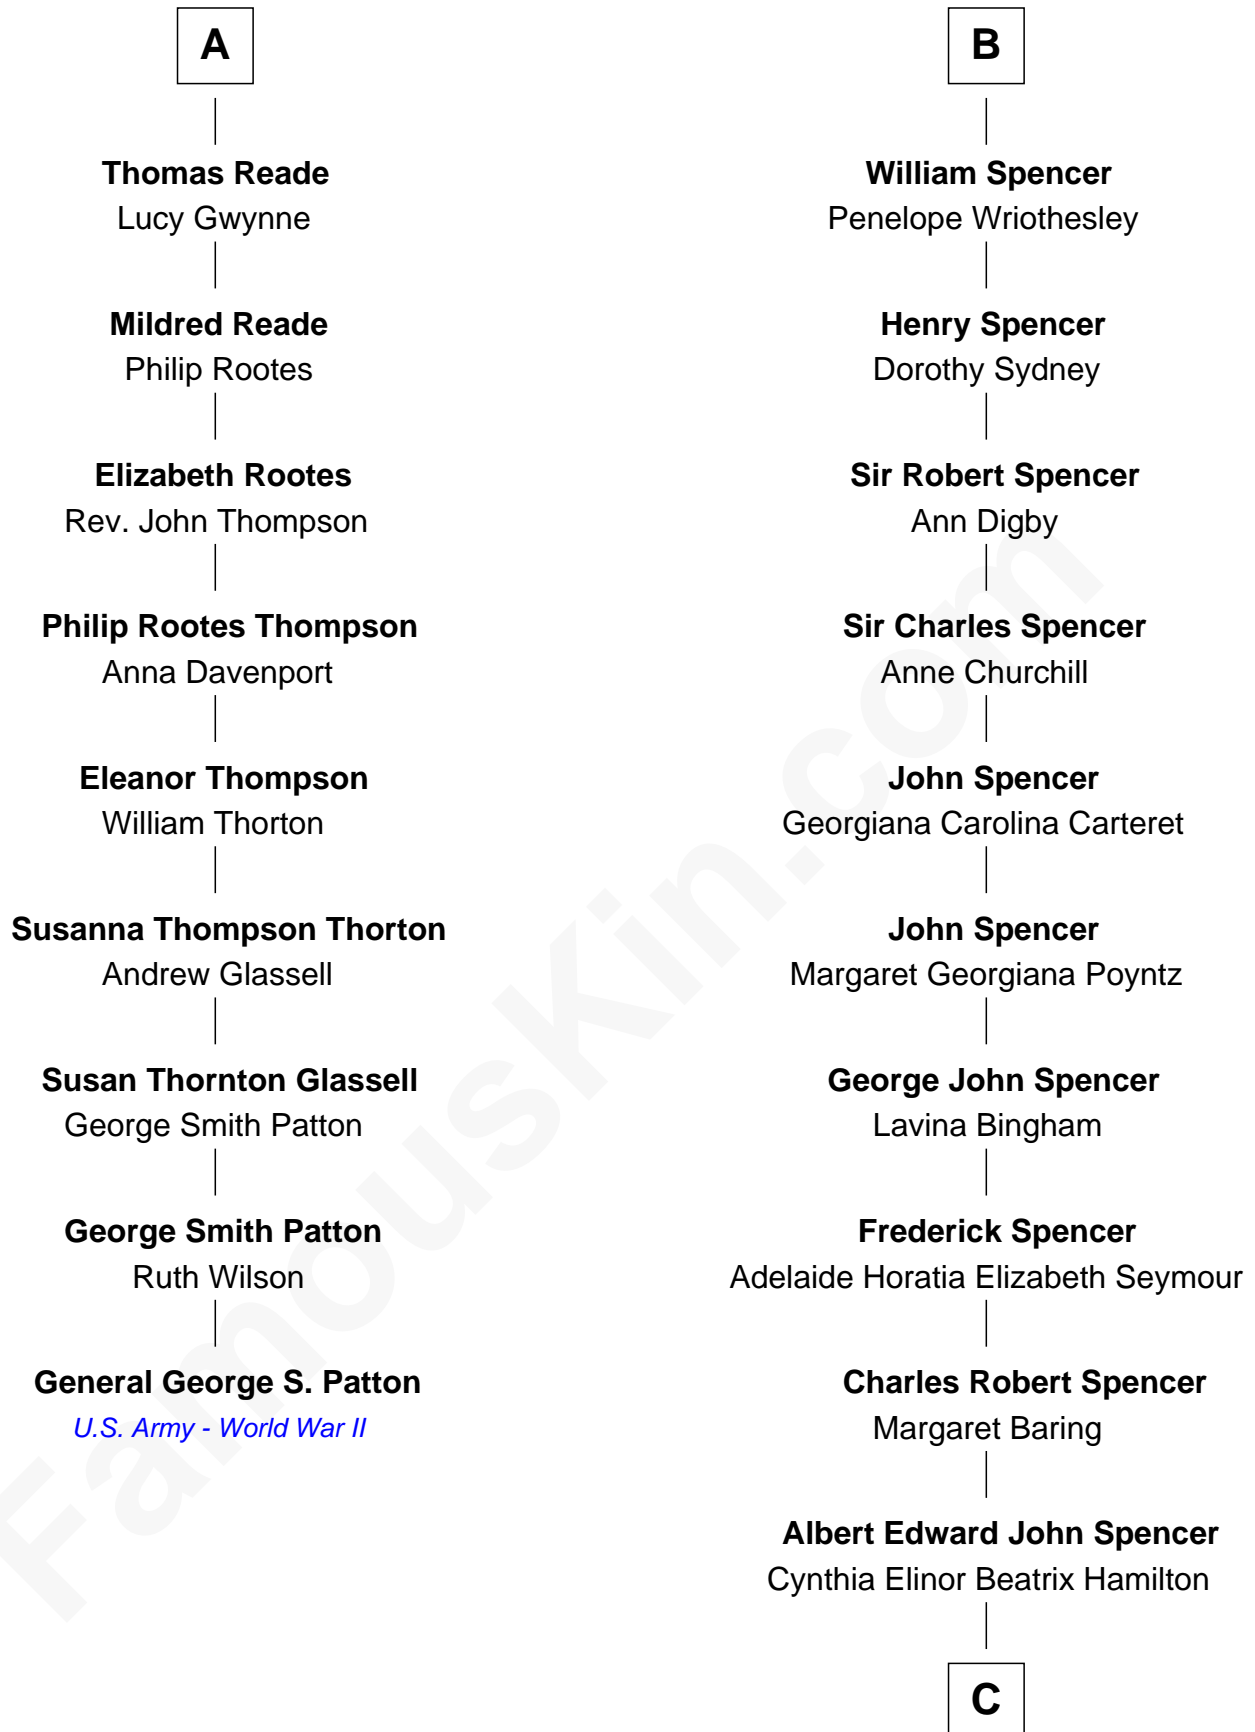

**FamousKin.com**  
**Relationship Chart of**  
**General George S. Patton**  
*U.S. Army - World War II*

15th cousin 3 times removed of

**Princess Diana**  
*Princess of Wales*

**Sir William Bonville**  
 Margaret Grey

C

Edward John Spencer  
Frances Ruth Burke Roche

Princess Diana  
*Princess of Wales*

FamousKin.com