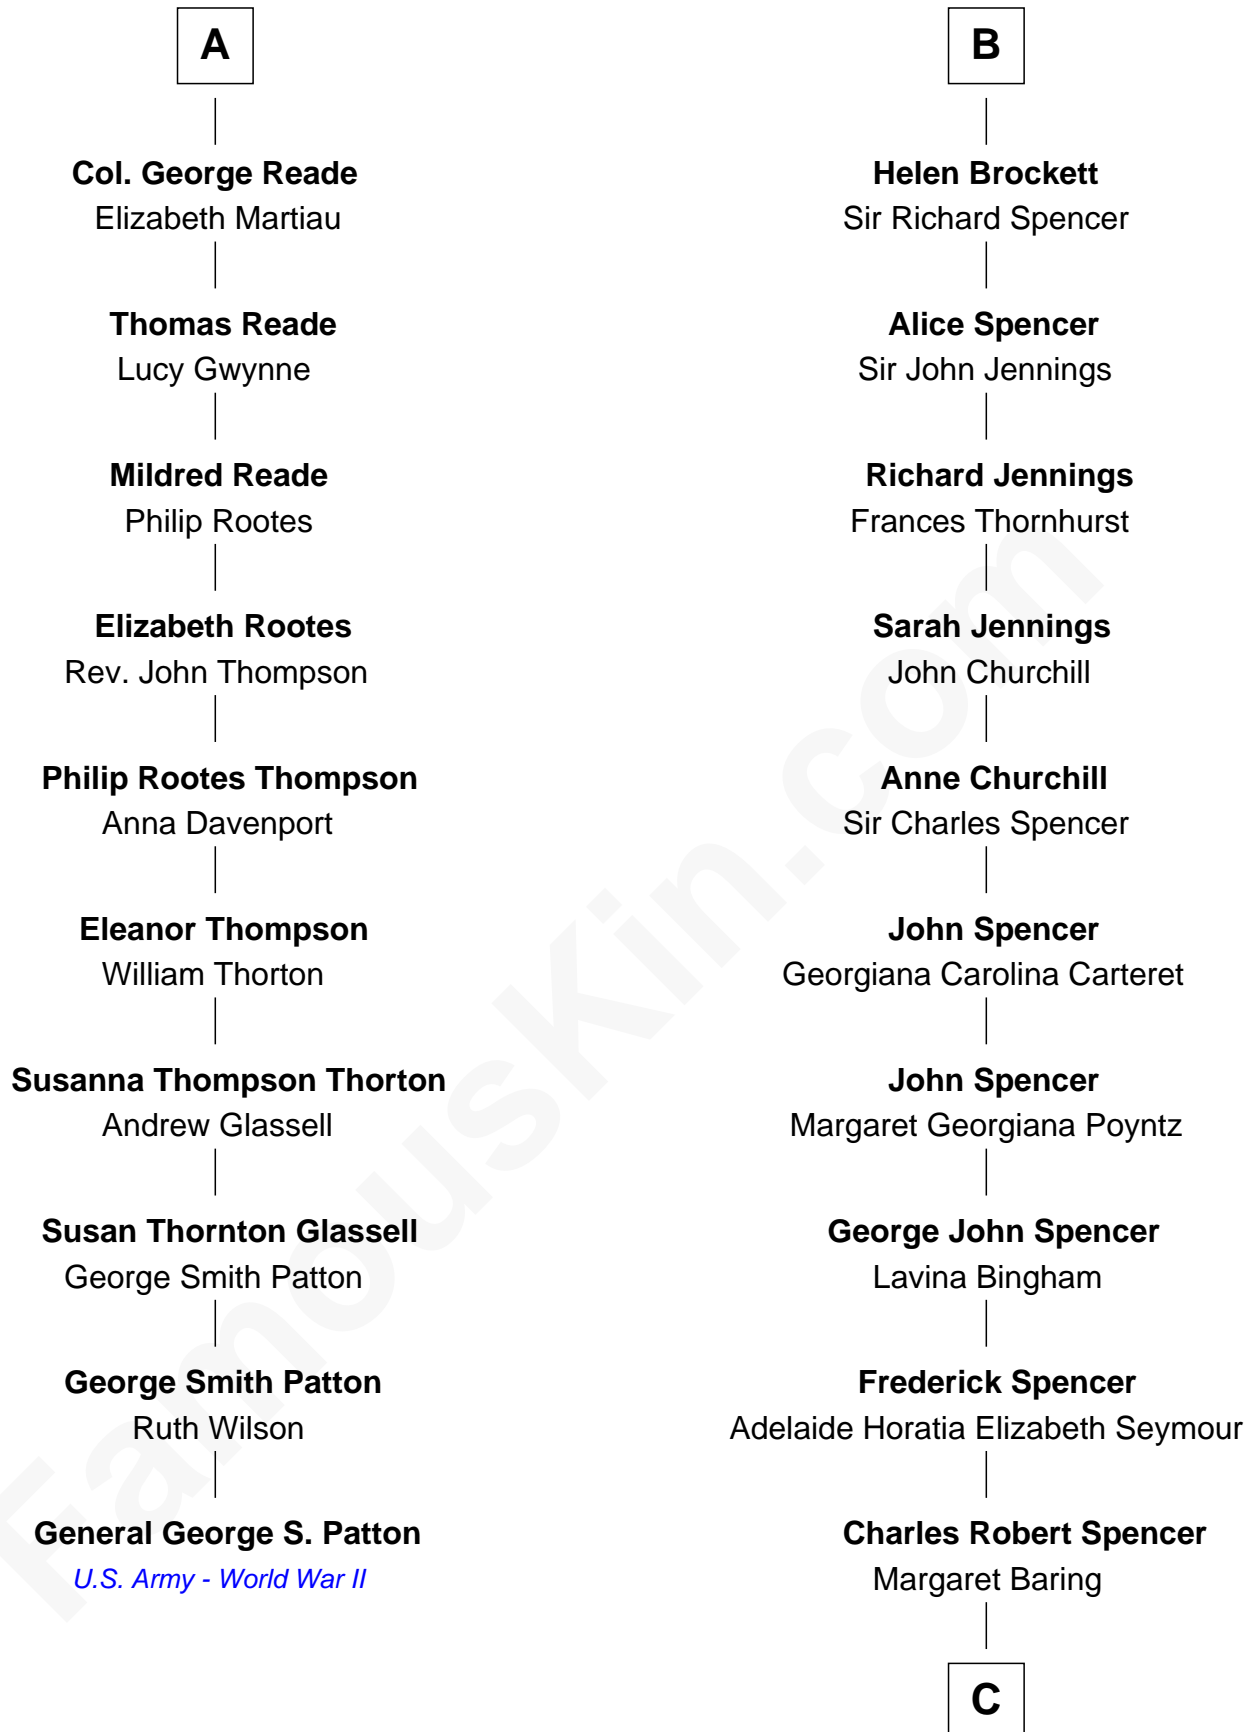

FamousKin.com
Relationship Chart of
General George S. Patton
U.S. Army - World War II

16th cousin 3 times removed of

Princess Diana
Princess of Wales

C

Albert Edward John Spencer
Cynthia Elinor Beatrix Hamilton

Edward John Spencer
Frances Ruth Burke Roche

Princess Diana
Princess of Wales

FamousKin.com