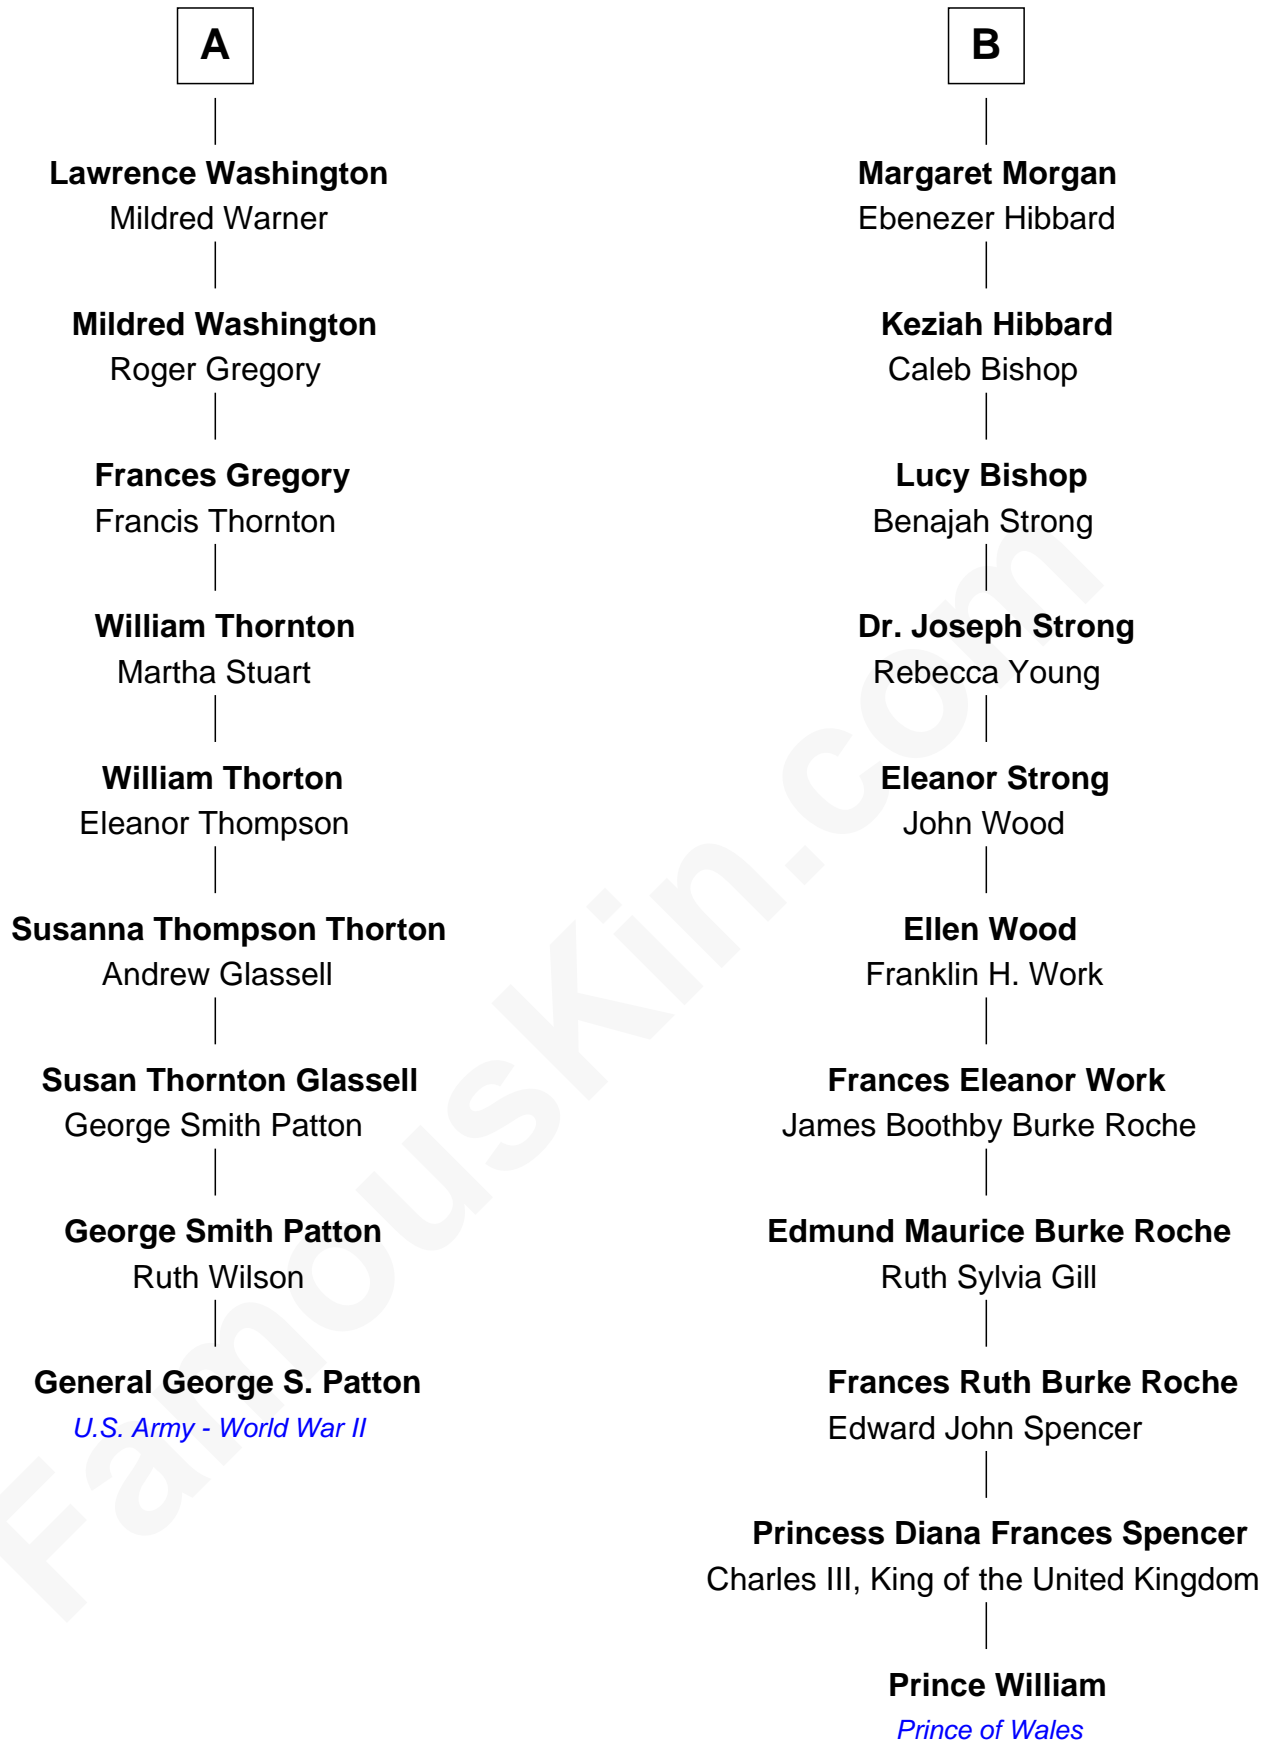

FamousKin.com
Relationship Chart of
General George S. Patton
U.S. Army - World War II

15th cousin 2 times removed of

Prince William
Prince of Wales

Richard Coles

William photo by [InSapphoWeTrust](#) (CC BY-SA 2.0)