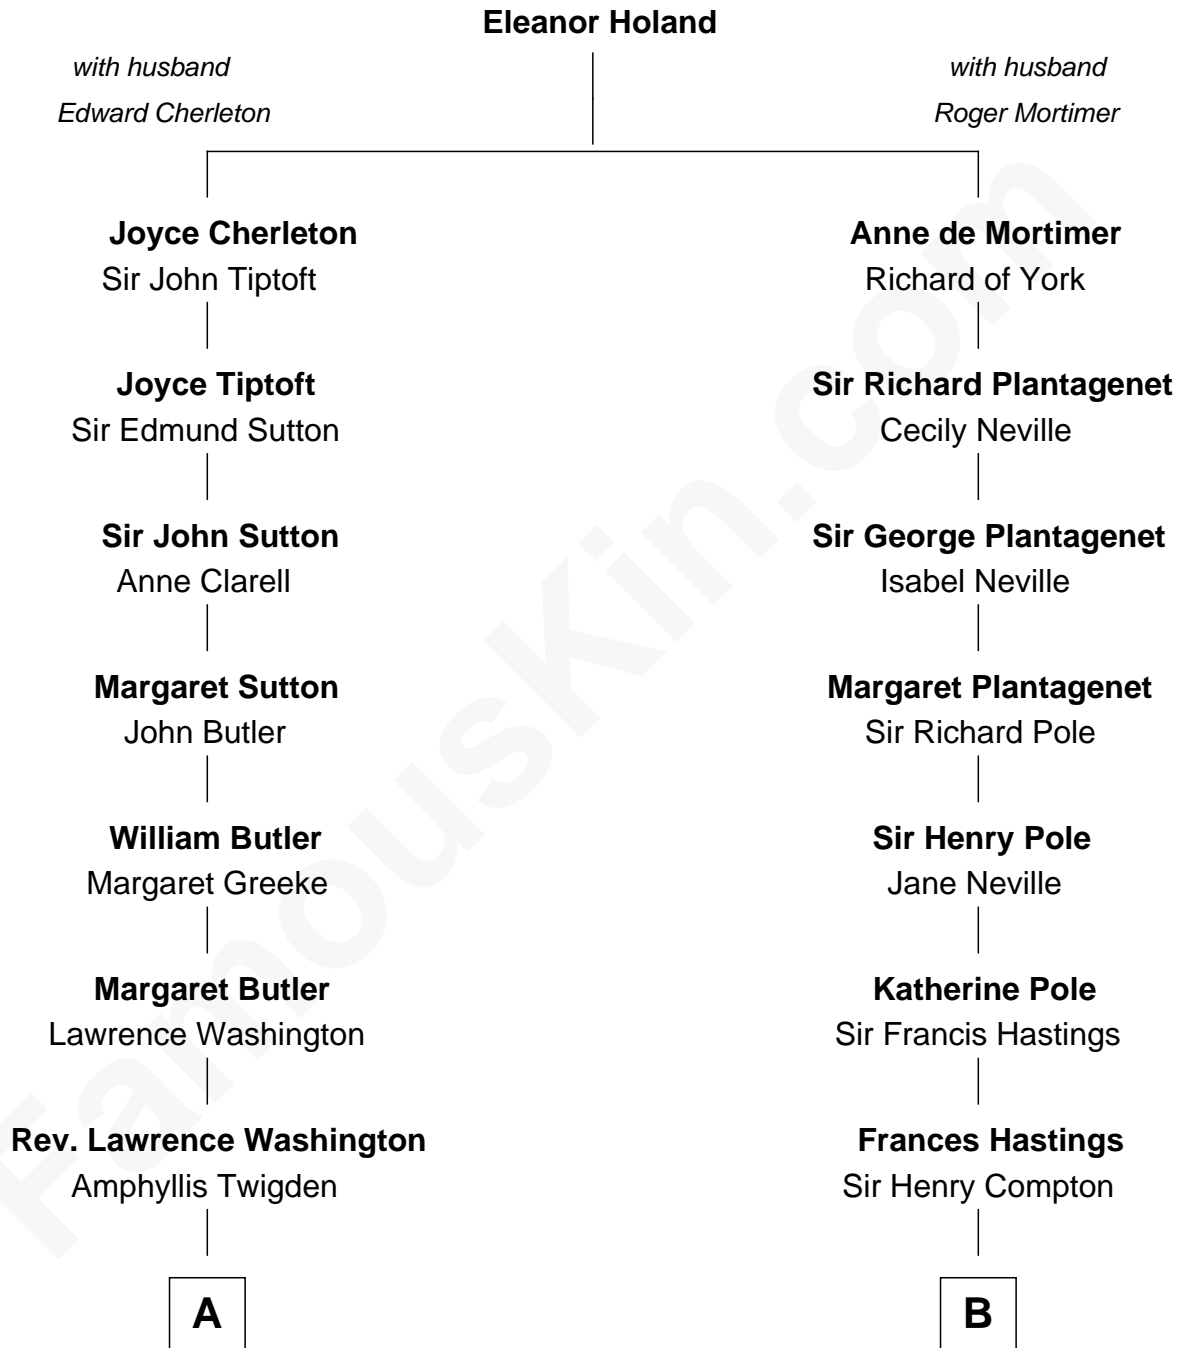

**FamousKin.com**  
**Relationship Chart of**  
**General George S. Patton**  
*U.S. Army - World War II*

16th cousin 3 times removed of

**Prince William**  
*Prince of Wales*

C

**Edward John Spencer**  
Frances Ruth Burke Roche

**Princess Diana Frances Spencer**  
Charles III, King of the United Kingdom

**Prince William**  
*Prince of Wales*

FamousKin.com