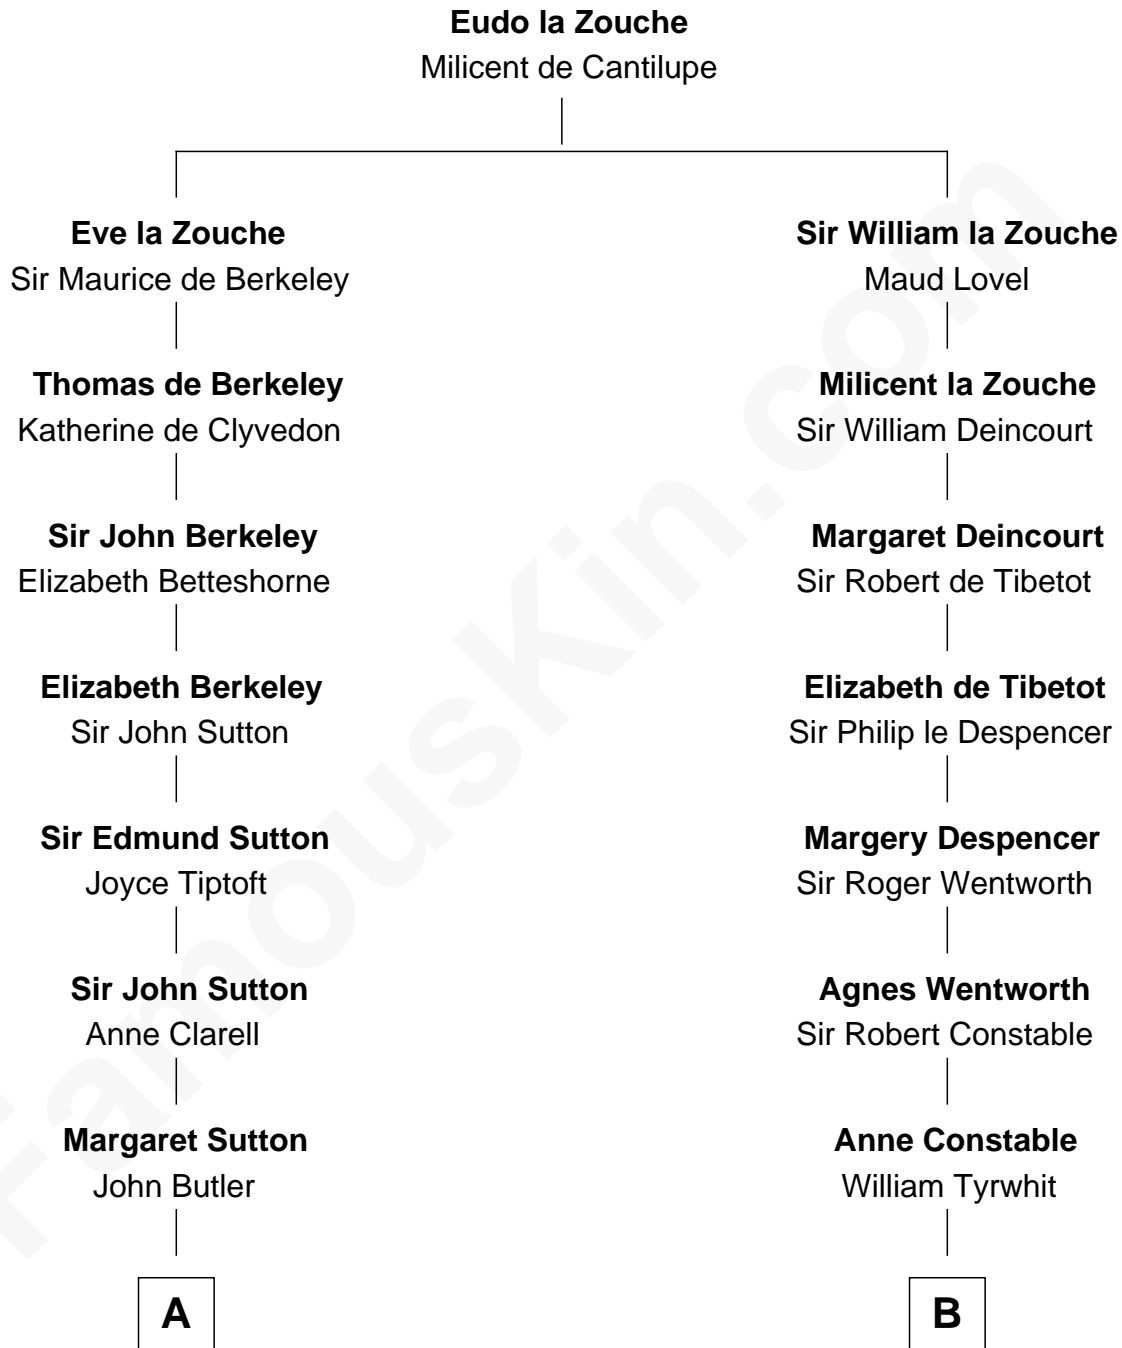

FamousKin.com
Relationship Chart of
General George S. Patton
U.S. Army - World War II

18th cousin 1 time removed of
William Rufus Day
36th U.S. Secretary of State

FamousKin.com