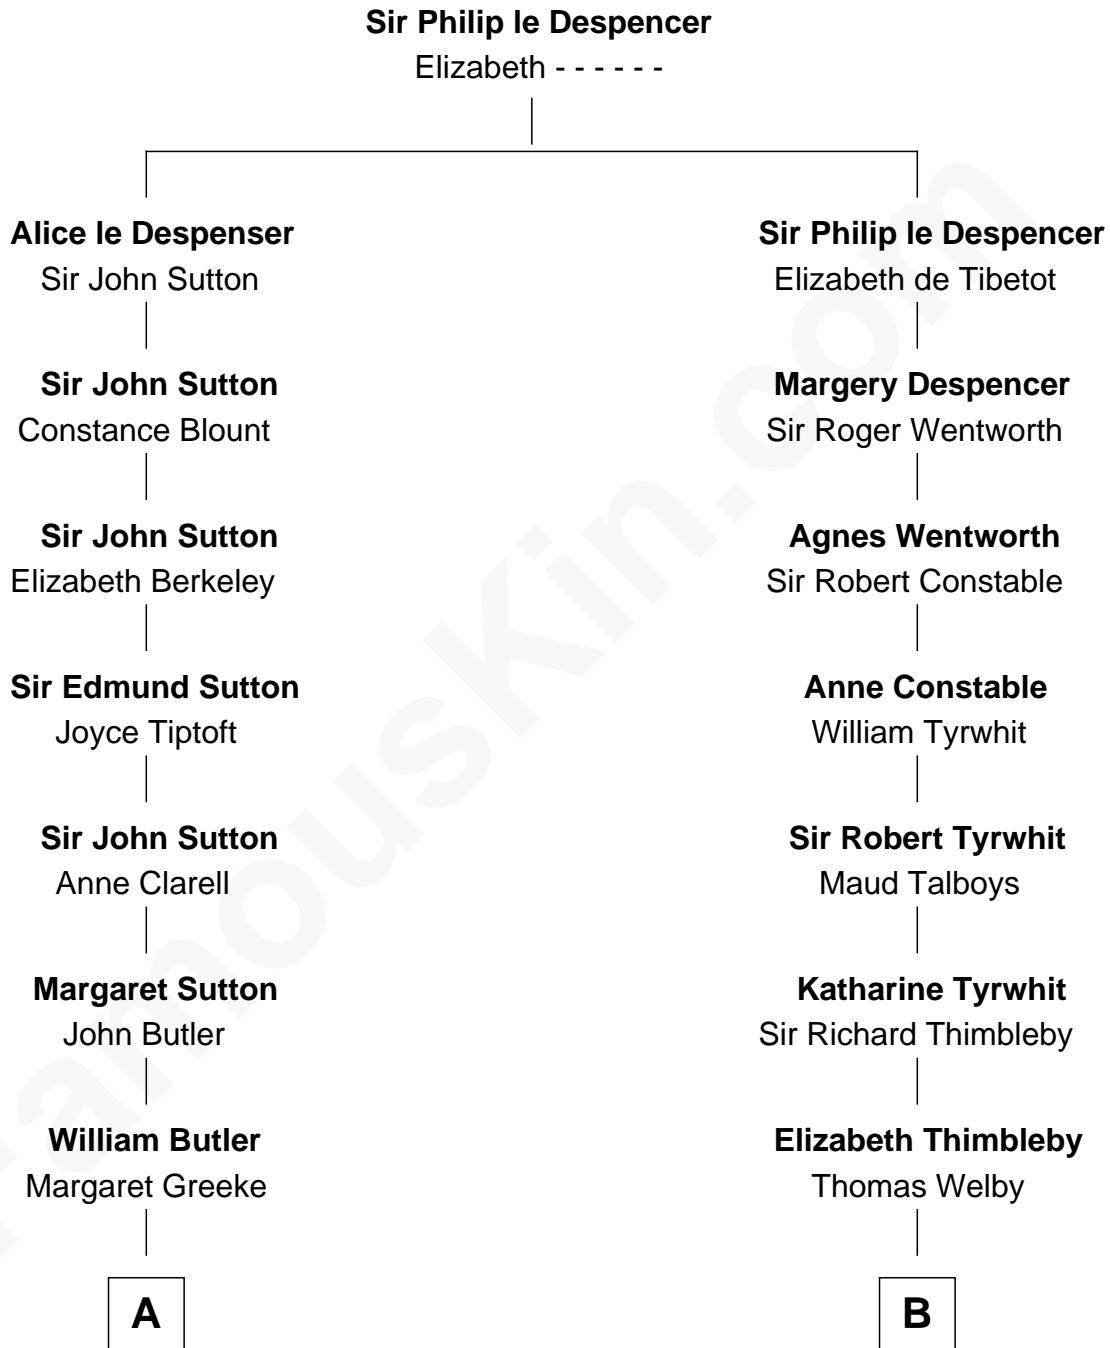

**FamousKin.com**  
**Relationship Chart of**  
**General George S. Patton**  
*U.S. Army - World War II*

**15th cousin 3 times removed of**  
**William Rufus Day**  
*36th U.S. Secretary of State*

**C**

George Smith Patton

Ruth Wilson

General George S. Patton

*U.S. Army - World War II*

FamousKin.com