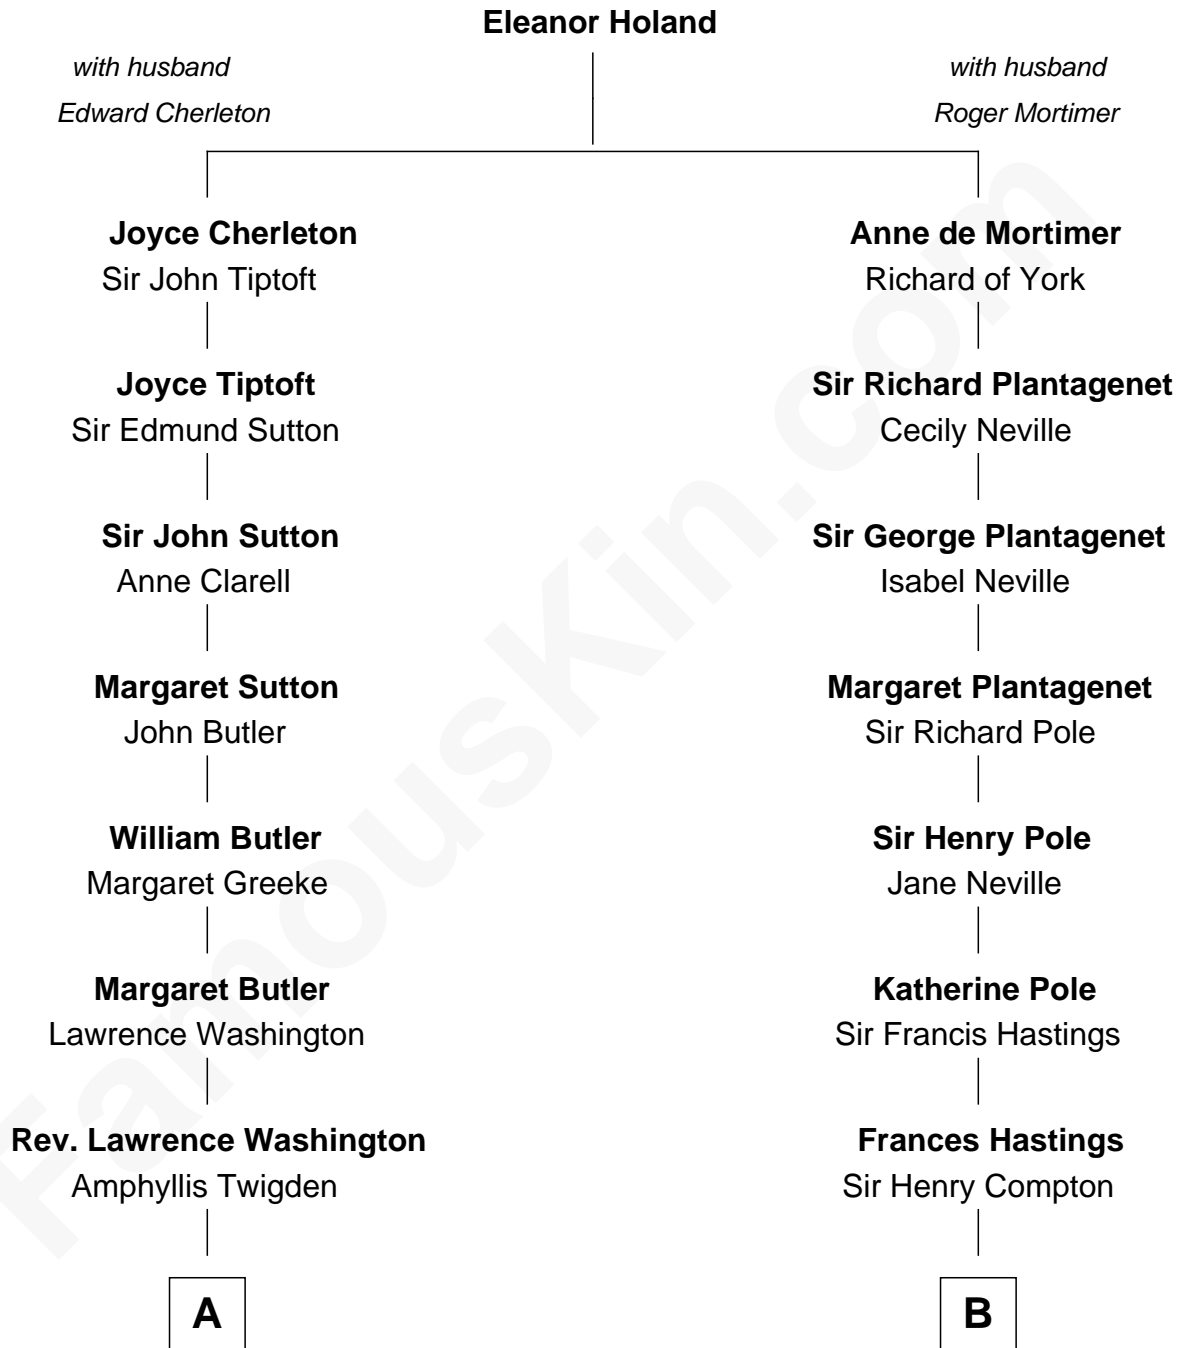

FamousKin.com
Relationship Chart of
General George S. Patton
U.S. Army - World War II

16th cousin 3 times removed of

Prince Harry
Duke of Sussex

C

Edward John Spencer
Frances Ruth Burke Roche

Princess Diana Frances Spencer
Charles III, King of the United Kingdom

Prince Harry
Duke of Sussex

FamousKin.com