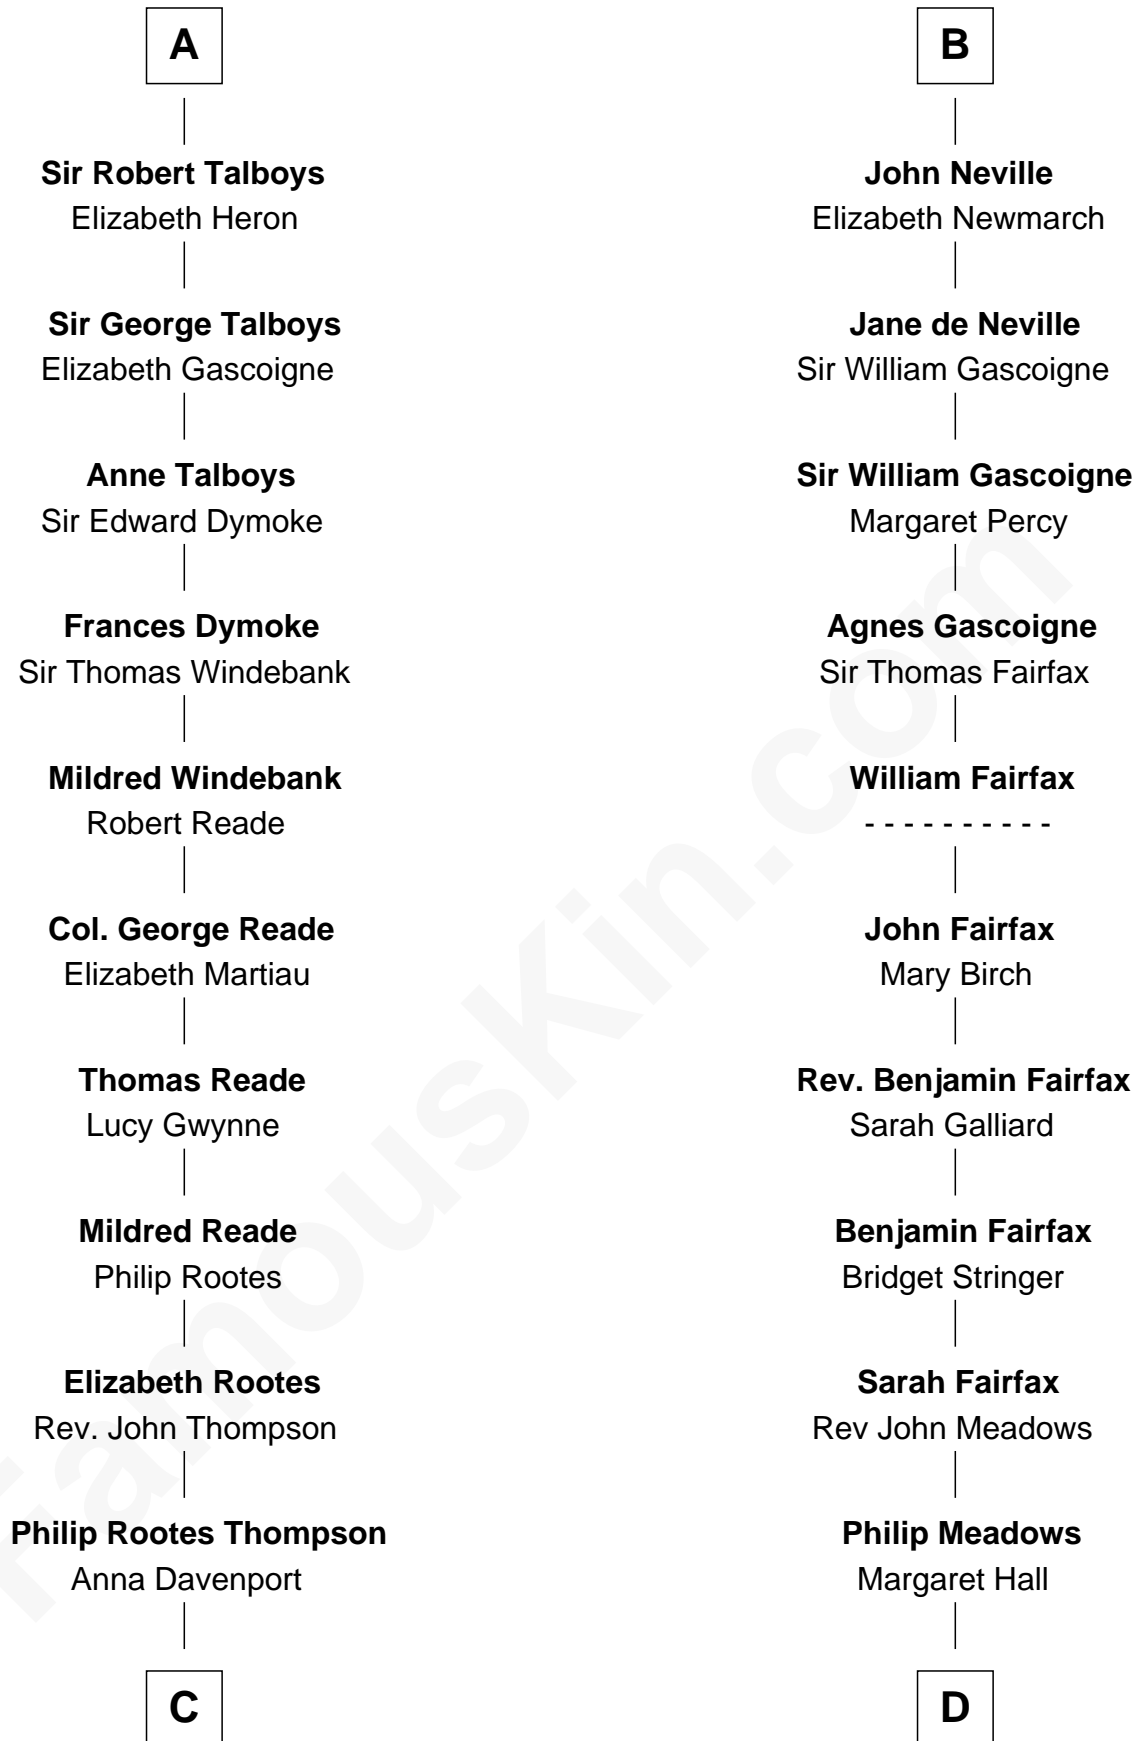

**FamousKin.com**  
**Relationship Chart of**  
**General George S. Patton**  
*U.S. Army - World War II*

19th cousin 2 times removed of  
**Harriet Martineau**  
*Author of The Hour and the Man*

**C**

**Eleanor Thompson**

William Thorton

**Susanna Thompson Thorton**

Andrew Glassell

**Susan Thornton Glassell**

George Smith Patton

**George Smith Patton**

Ruth Wilson

**General George S. Patton**