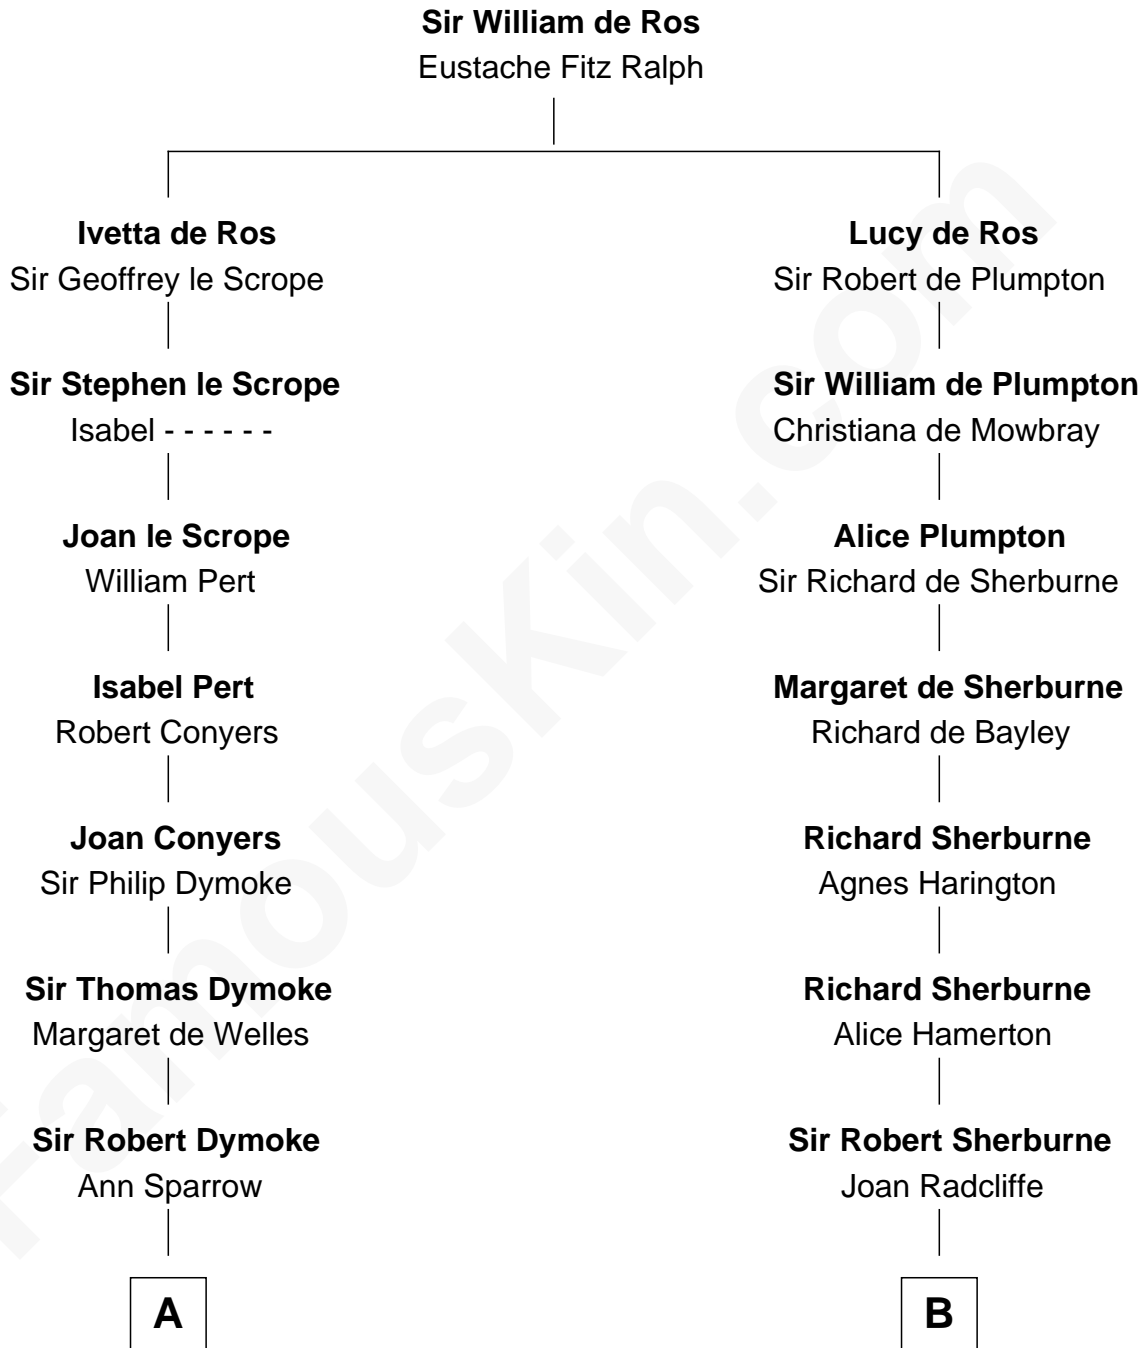

**FamousKin.com**  
**Relationship Chart of**  
**General George S. Patton**  
*U.S. Army - World War II*

**17th cousin 2 times removed of**  
**Harriet Martineau**  
*Author of The Hour and the Man*

**C**

—  
**Susan Thornton Glassell**

George Smith Patton

—  
**George Smith Patton**

Ruth Wilson

—  
**General George S. Patton**

*U.S. Army - World War II*

FamousKin.com