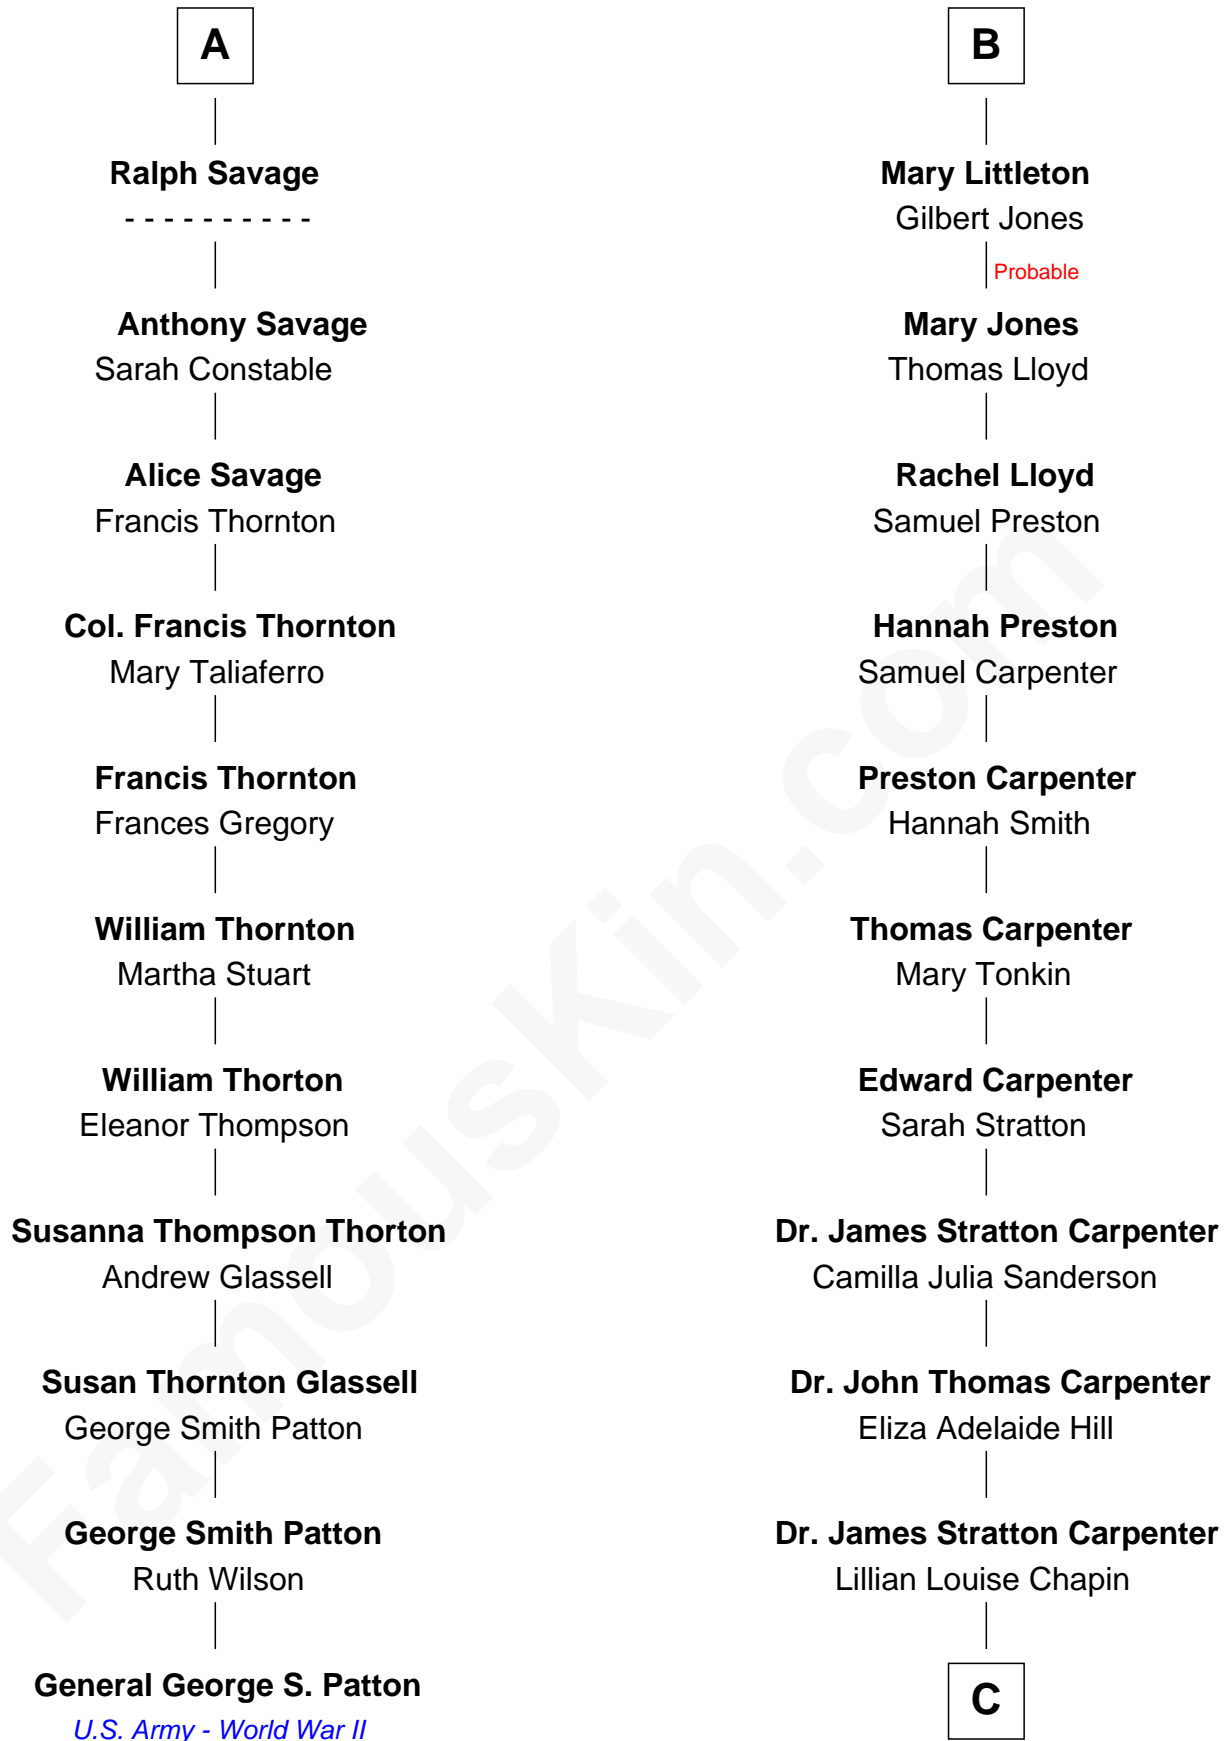

**FamousKin.com**  
**Relationship Chart of**  
**General George S. Patton**  
*U.S. Army - World War II*

17th cousin 2 times removed of  
**Mary Chapin Carpenter**  
*Singer and Songwriter*

**C**

—  
**Chapin Carpenter**

Ruth Smythe

—  
**Chapin Carpenter**

Mary Bowie Robertson

—  
**Mary Chapin Carpenter**

*Singer and Songwriter*

FamousKin.com