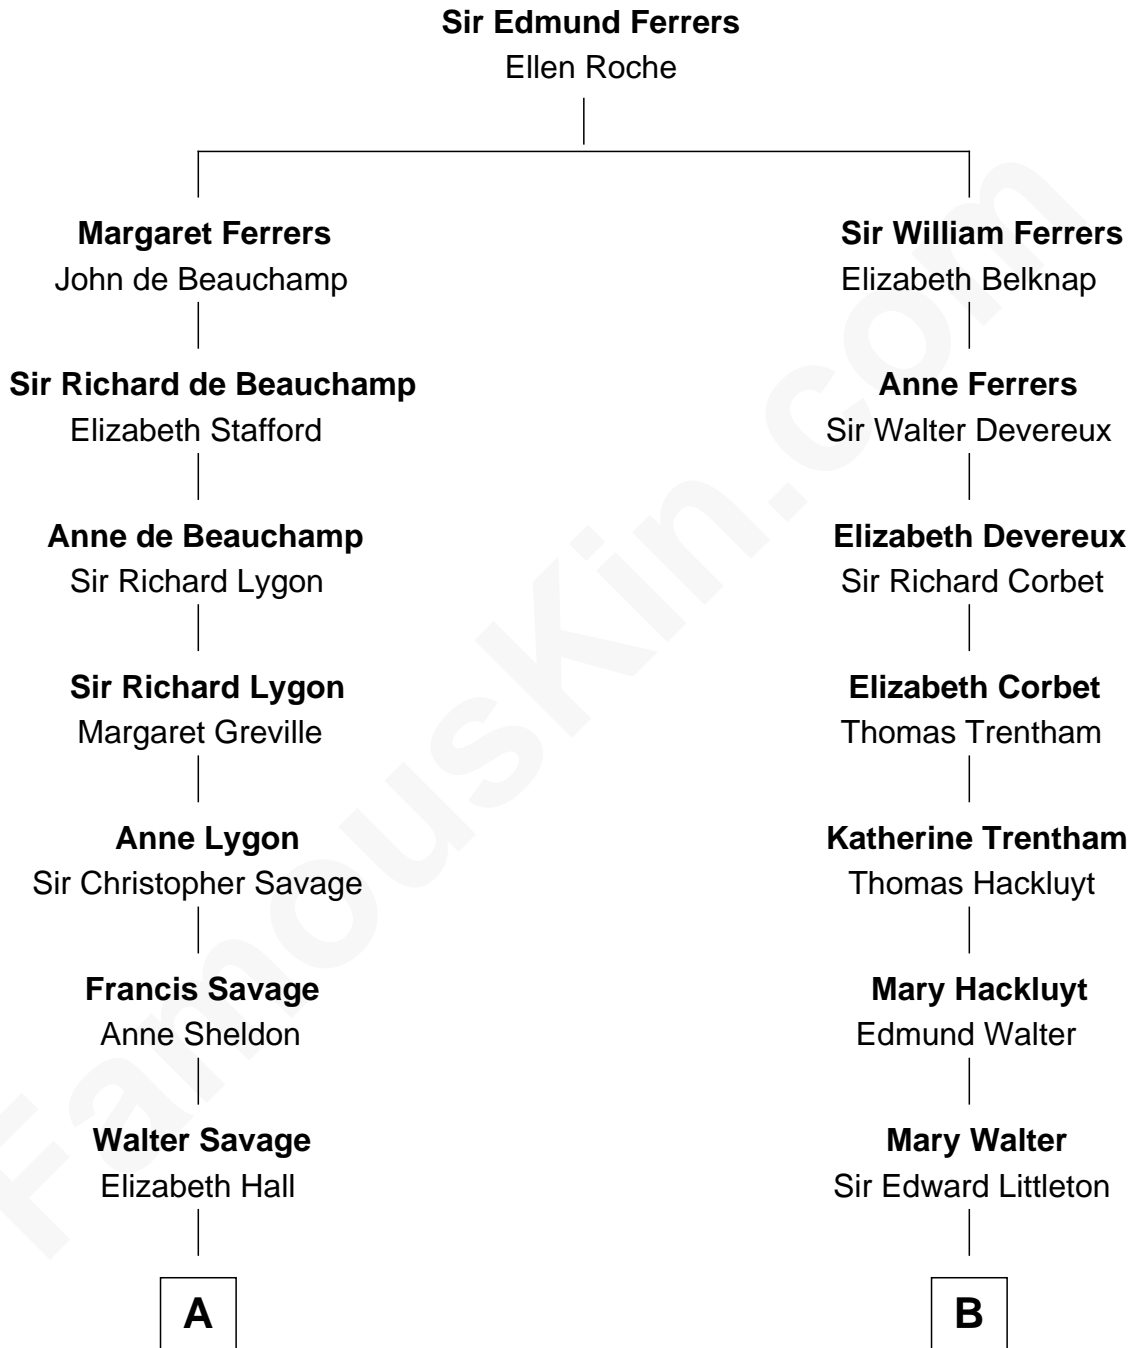

**FamousKin.com**  
**Relationship Chart of**  
**General George S. Patton**  
*U.S. Army - World War II*

17th cousin 2 times removed of  
**Mary Chapin Carpenter**  
*Singer and Songwriter*

**C**

—  
**Chapin Carpenter**

Ruth Smythe

—  
**Chapin Carpenter**

Mary Bowie Robertson

—  
**Mary Chapin Carpenter**

*Singer and Songwriter*

FamousKin.com