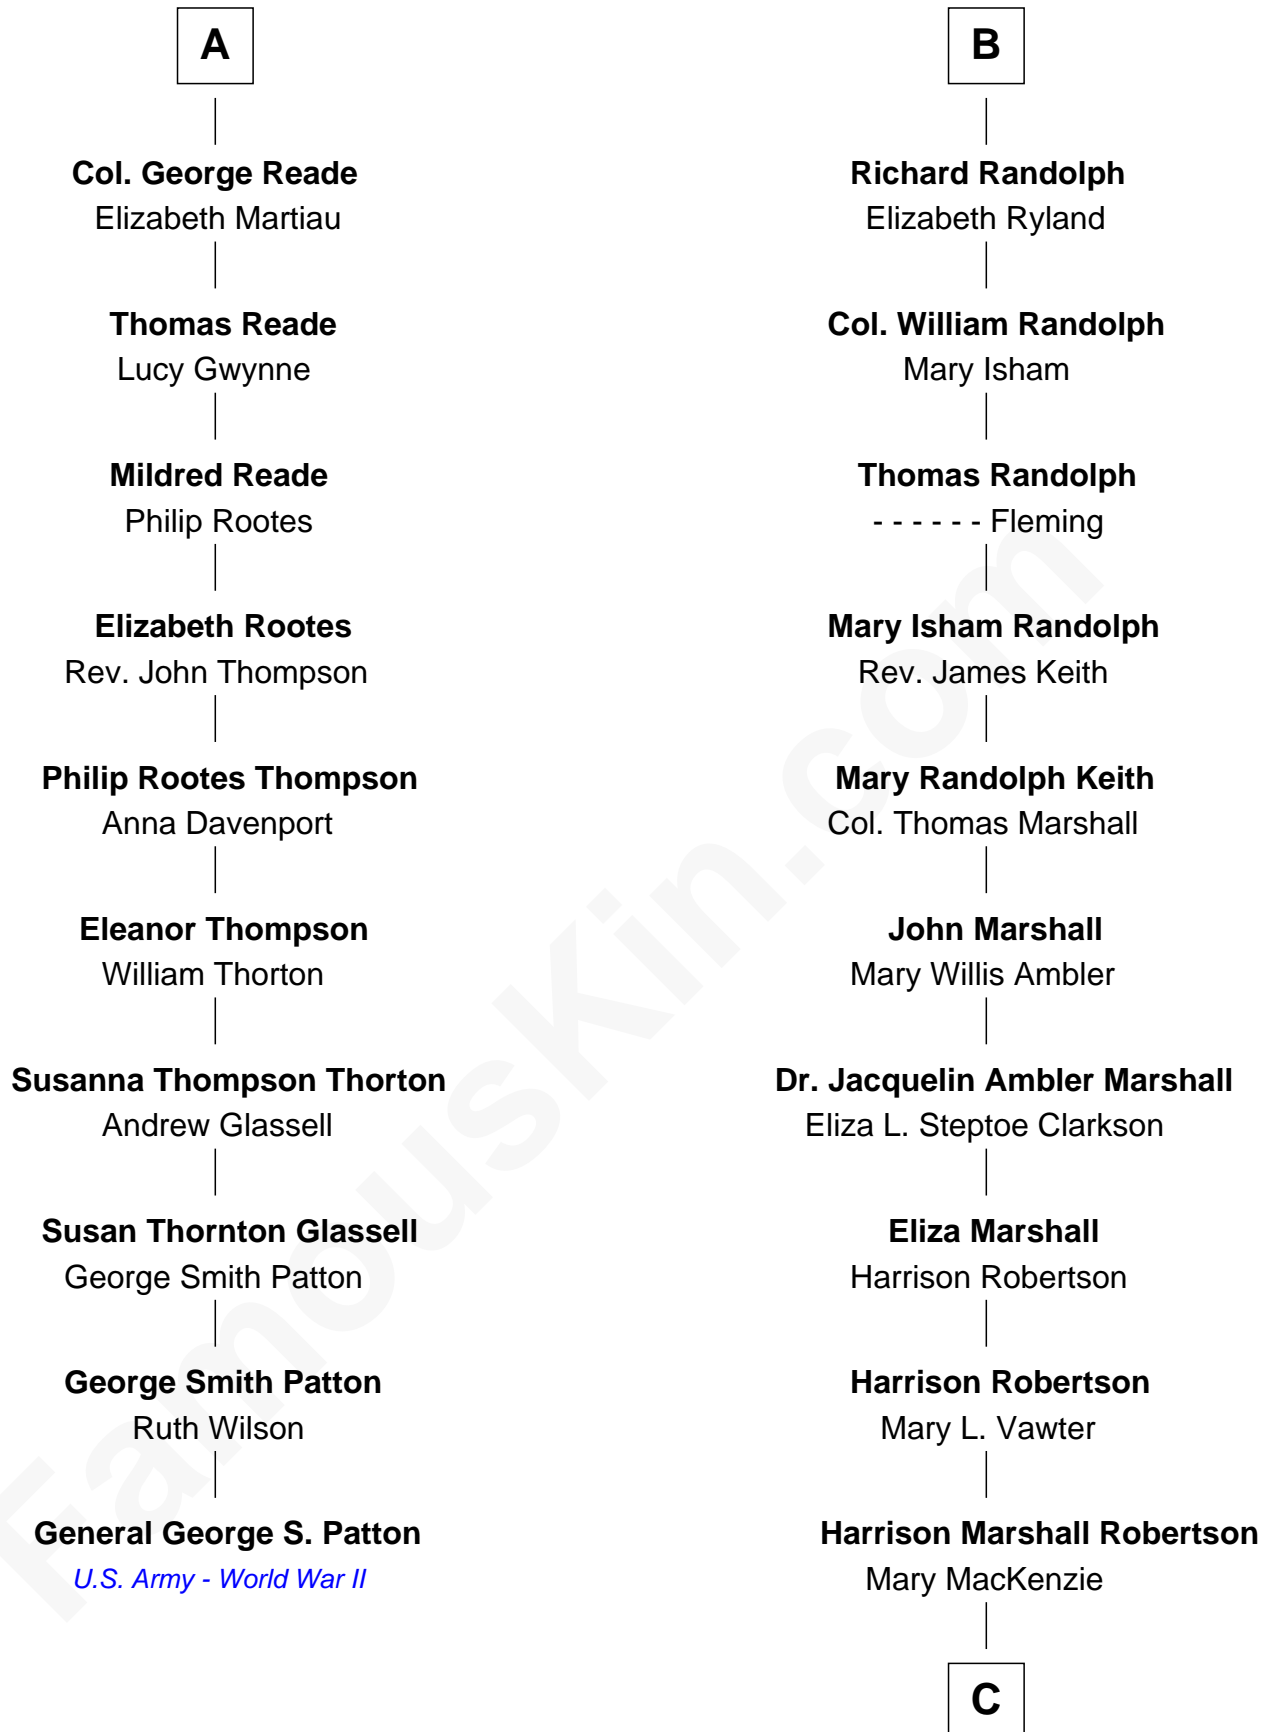

FamousKin.com
Relationship Chart of
General George S. Patton
U.S. Army - World War II

16th cousin 2 times removed of
Mary Chapin Carpenter
Singer and Songwriter

C

Mary Bowie Robertson
Chapin Carpenter

Mary Chapin Carpenter
Singer and Songwriter

FamousKin.com