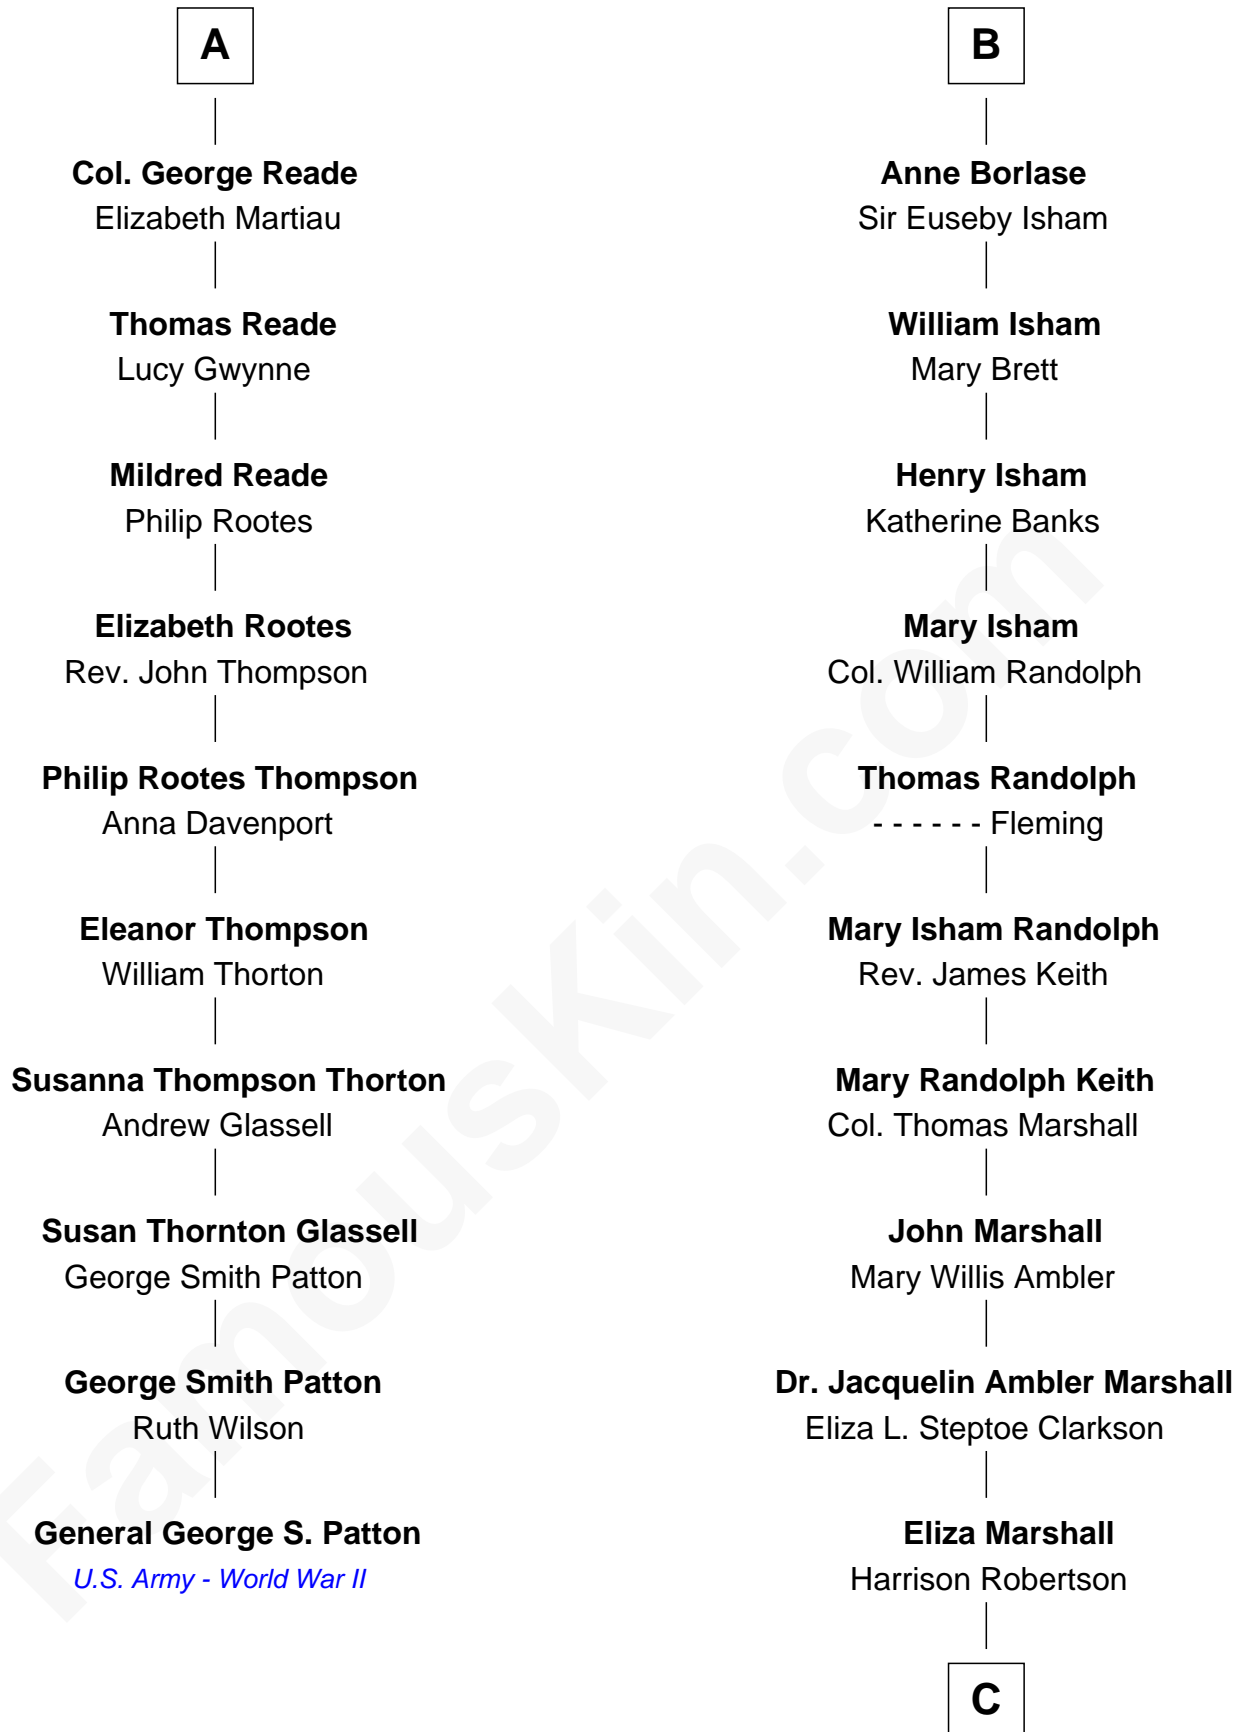

**FamousKin.com**  
**Relationship Chart of**  
**General George S. Patton**  
*U.S. Army - World War II*

**16th cousin 4 times removed of**  
**Mary Chapin Carpenter**  
*Singer and Songwriter*

**C**

**Harrison Robertson**

Mary L. Vawter

**Harrison Marshall Robertson**

Mary MacKenzie

**Mary Bowie Robertson**

Chapin Carpenter

**Mary Chapin Carpenter**

*Singer and Songwriter*

FamousKin.com