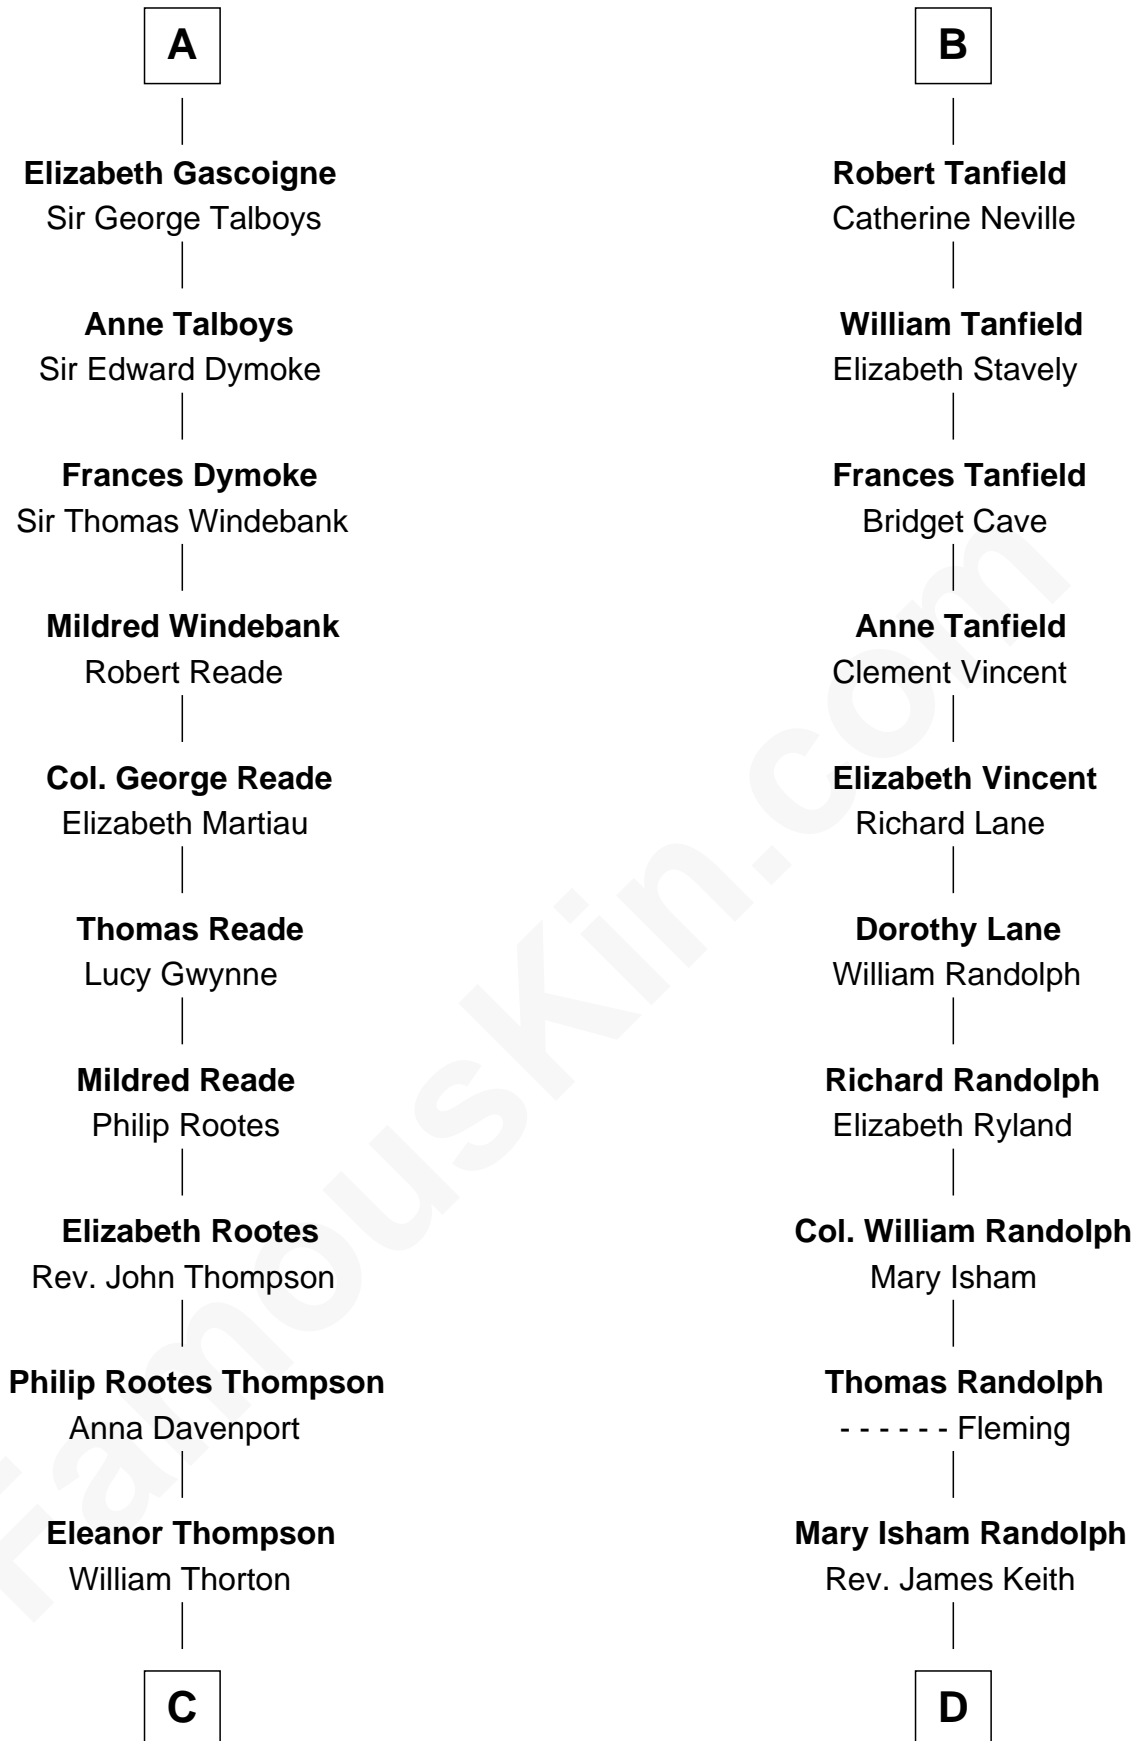

FamousKin.com
Relationship Chart of
General George S. Patton
U.S. Army - World War II

18th cousin 2 times removed of

John Marshall

4th Chief Justice of the U.S. Supreme Court

C

Susanna Thompson Thorton

Andrew Glassell

Susan Thornton Glassell

George Smith Patton

George Smith Patton

Ruth Wilson

General George S. Patton

U.S. Army - World War II

D

Mary Randolph Keith