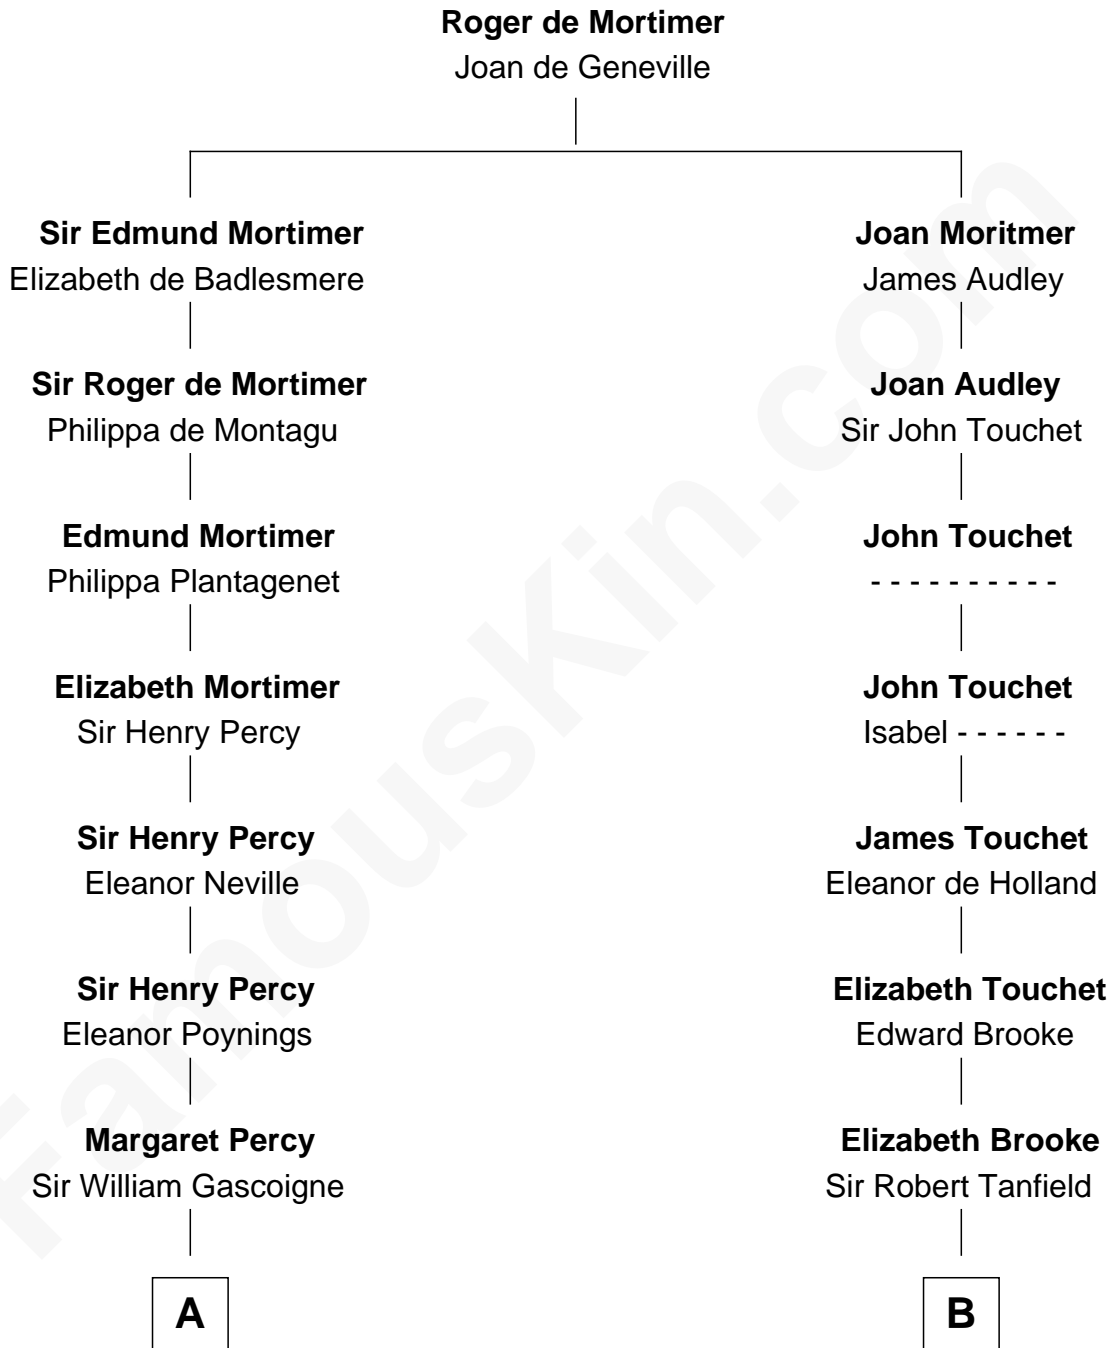

FamousKin.com
Relationship Chart of
General George S. Patton
U.S. Army - World War II

18th cousin 2 times removed of

John Marshall

4th Chief Justice of the U.S. Supreme Court

C

Susanna Thompson Thorton

Andrew Glassell

Susan Thornton Glassell

George Smith Patton

George Smith Patton

Ruth Wilson

General George S. Patton

U.S. Army - World War II

D

Mary Randolph Keith