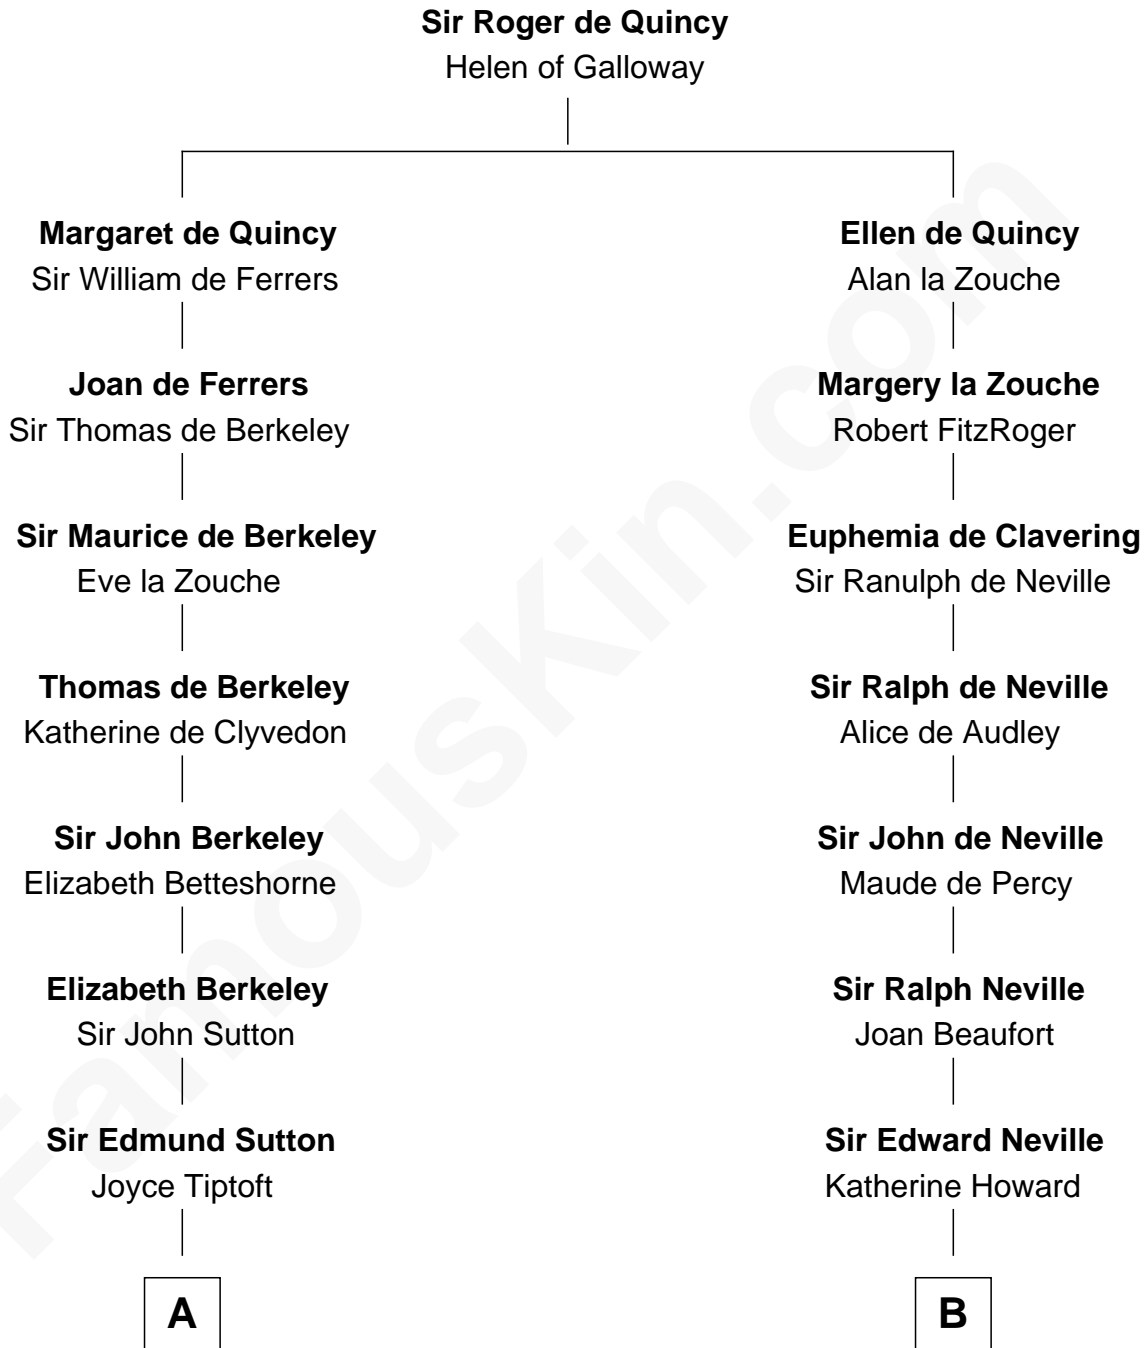

FamousKin.com
Relationship Chart of
General George S. Patton
U.S. Army - World War II

18th cousin 3 times removed of

John Marshall

4th Chief Justice of the U.S. Supreme Court

C

William Thorton
Eleanor Thompson

Susanna Thompson Thorton
Andrew Glassell

Susan Thornton Glassell
George Smith Patton

George Smith Patton
Ruth Wilson

General George S. Patton
U.S. Army - World War II

D

Mary Randolph Keith
Col. Thomas Marshall