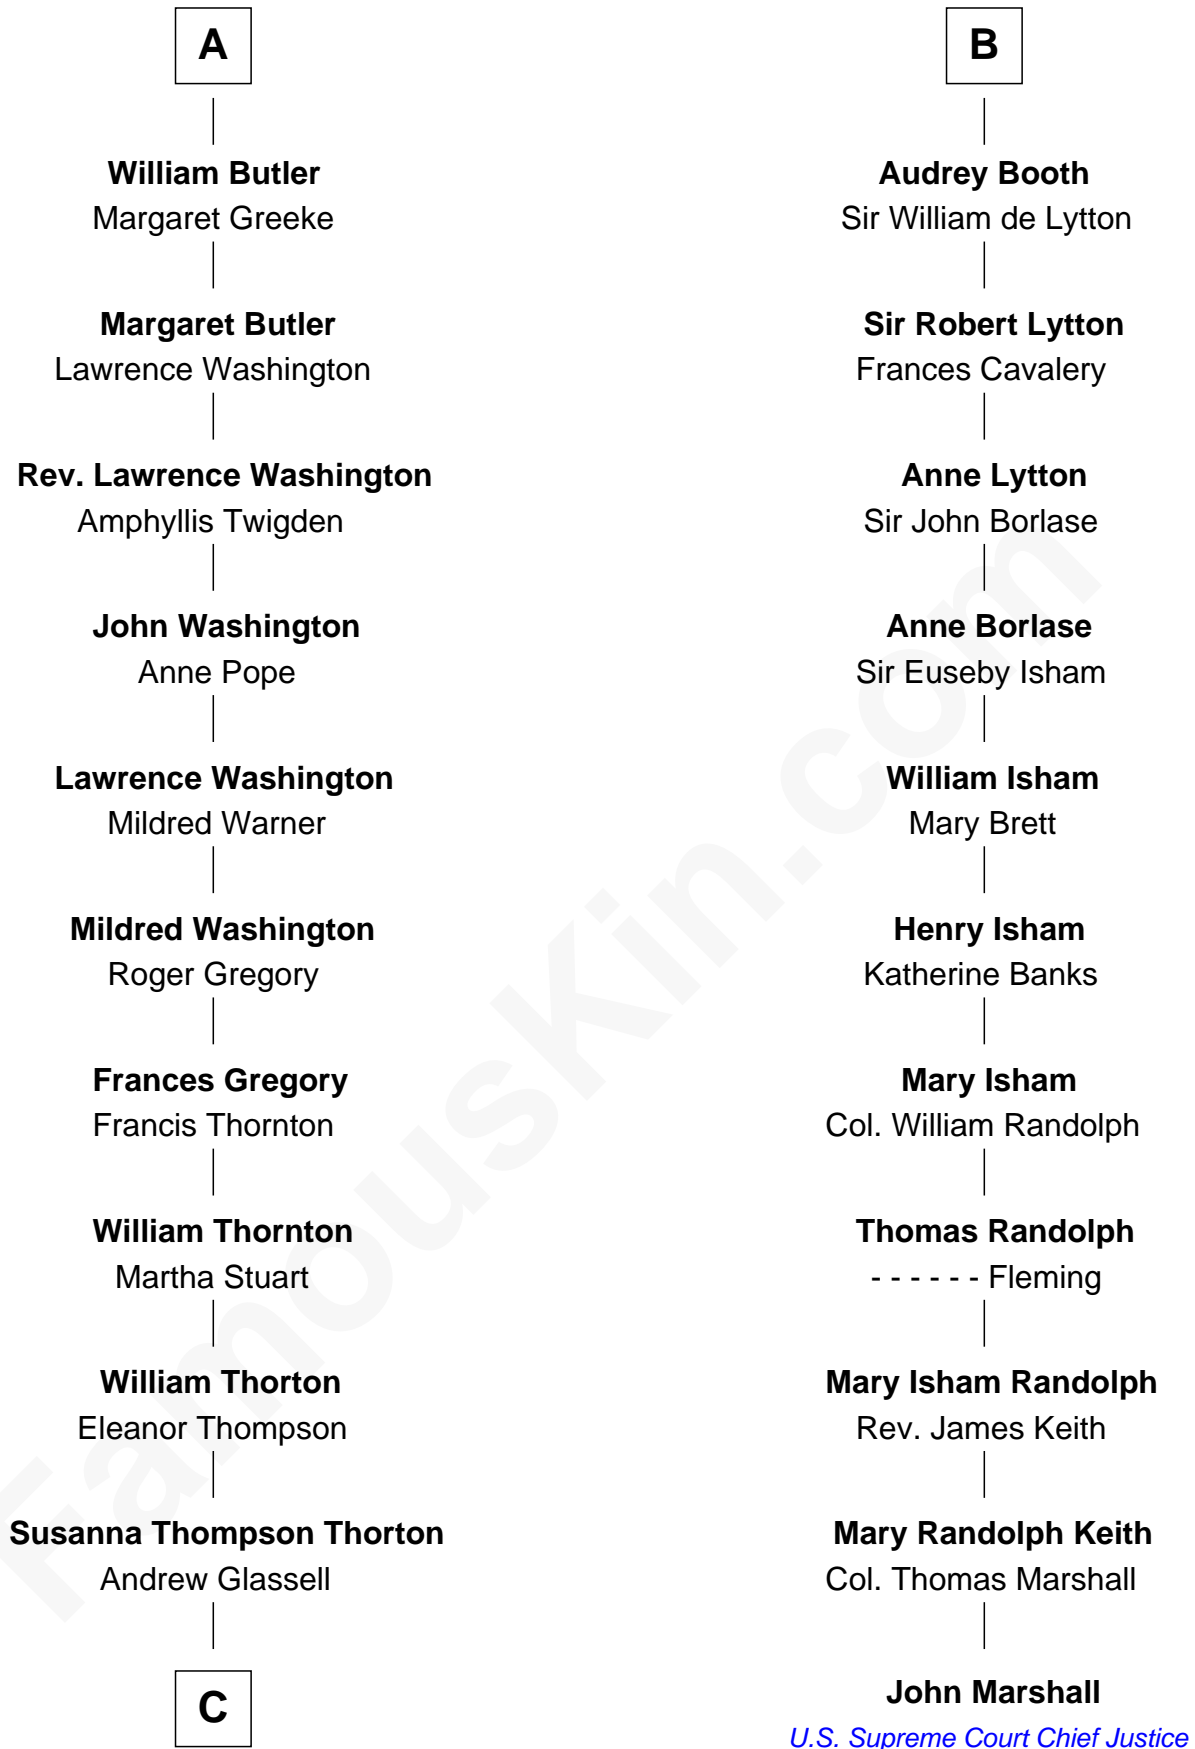

**FamousKin.com**  
**Relationship Chart of**  
**General George S. Patton**  
*U.S. Army - World War II*

**17th cousin 2 times removed of**

**John Marshall**

*4th Chief Justice of the U.S. Supreme Court*

**C**

—  
**Susan Thornton Glassell**

George Smith Patton

—  
**George Smith Patton**

Ruth Wilson

—  
**General George S. Patton**

*U.S. Army - World War II*

FamousKin.com