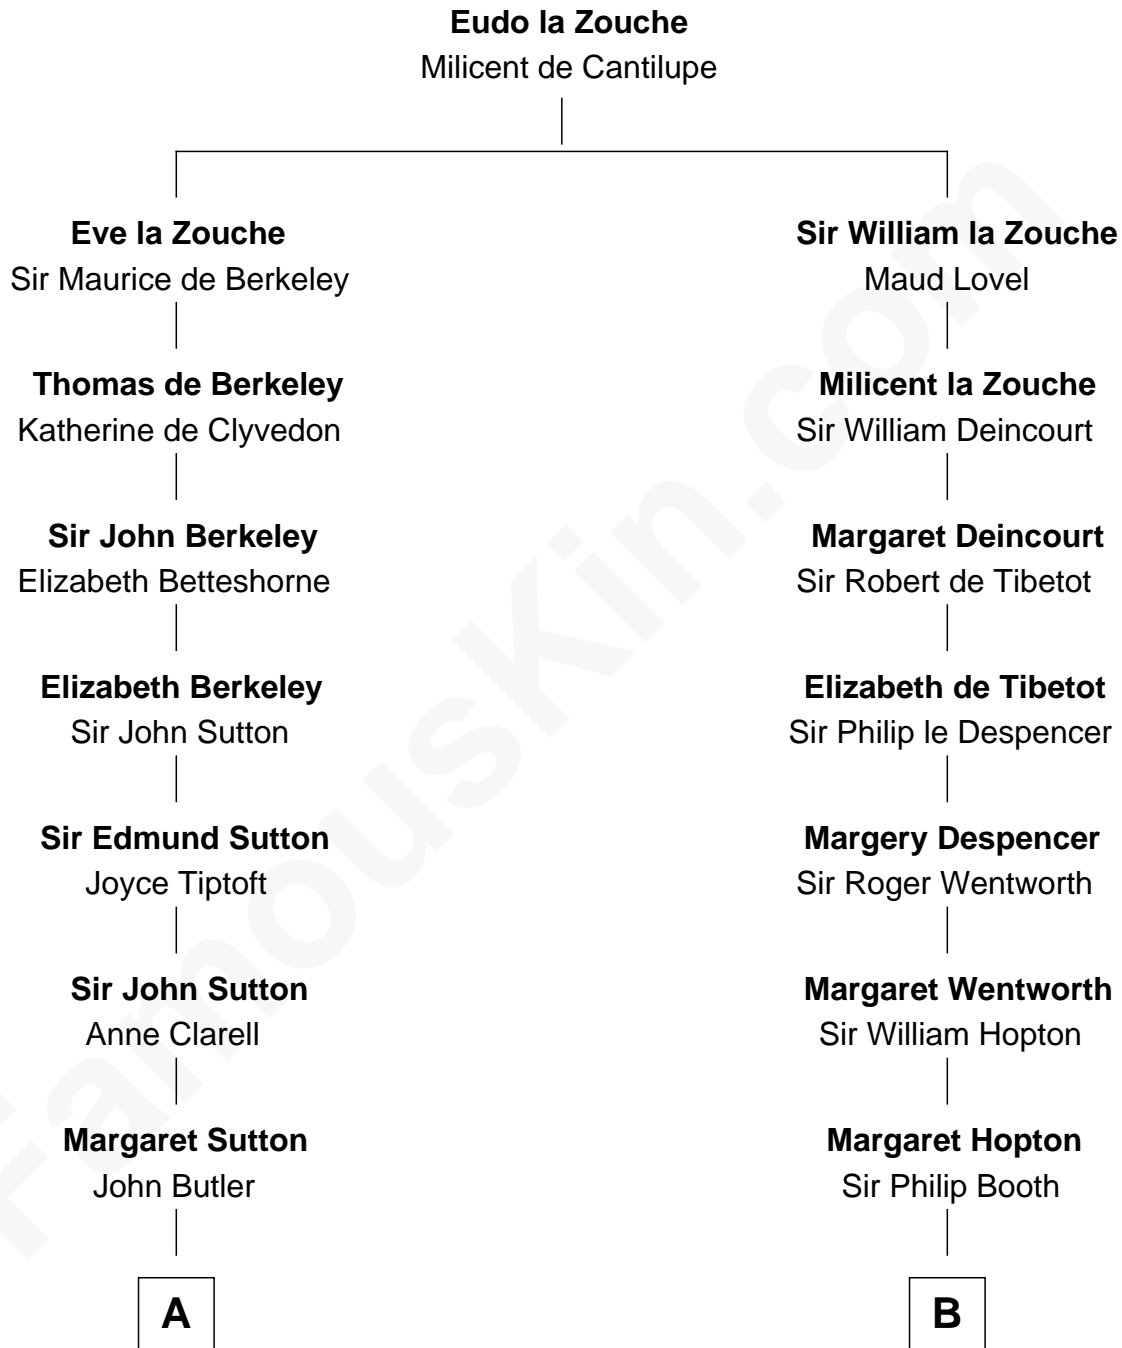

**FamousKin.com**  
**Relationship Chart of**  
**General George S. Patton**  
*U.S. Army - World War II*

**17th cousin 2 times removed of**

**John Marshall**

*4th Chief Justice of the U.S. Supreme Court*

**C**

—  
**Susan Thornton Glassell**

George Smith Patton

—  
**George Smith Patton**

Ruth Wilson

—  
**General George S. Patton**

*U.S. Army - World War II*

FamousKin.com