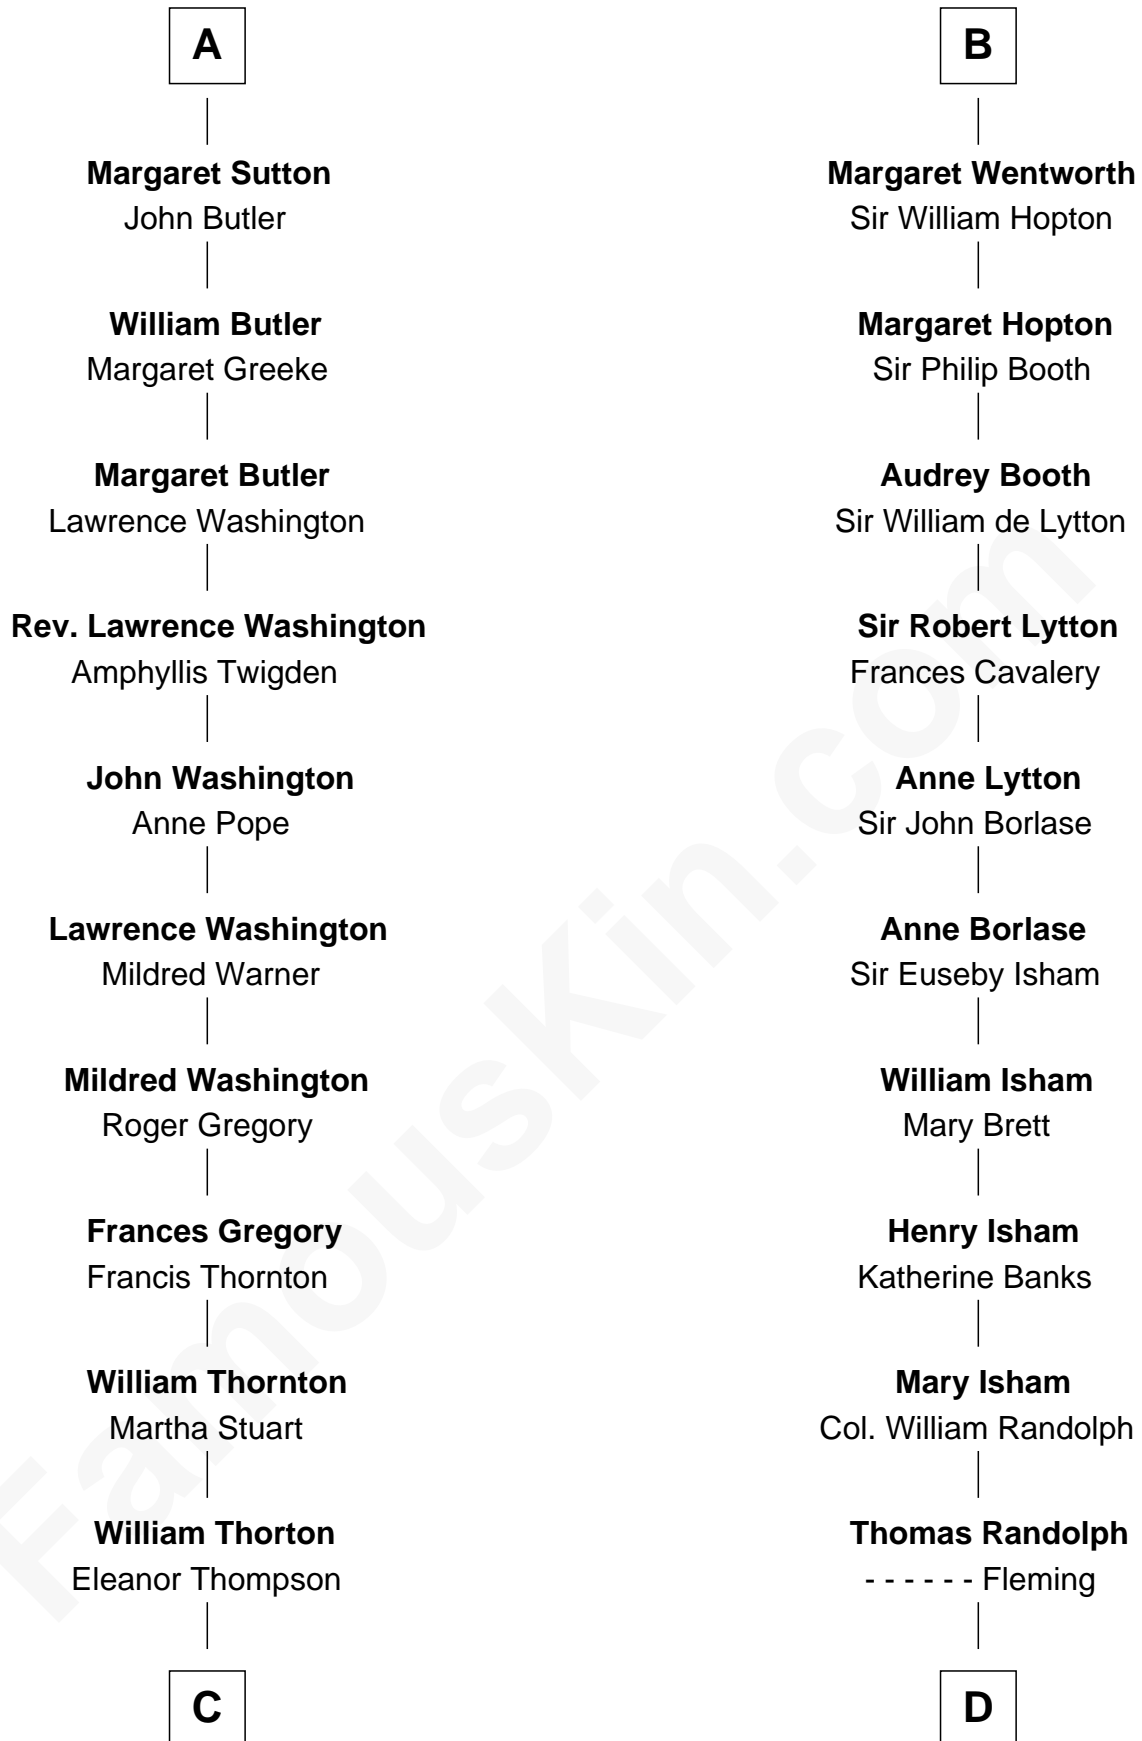

FamousKin.com
Relationship Chart of
General George S. Patton
U.S. Army - World War II

19th cousin 1 time removed of

John Marshall

4th Chief Justice of the U.S. Supreme Court

C

Susanna Thompson Thornton

Andrew Glassell

Susan Thornton Glassell

George Smith Patton

George Smith Patton

Ruth Wilson

General George S. Patton

U.S. Army - World War II

D

Mary Isham Randolph