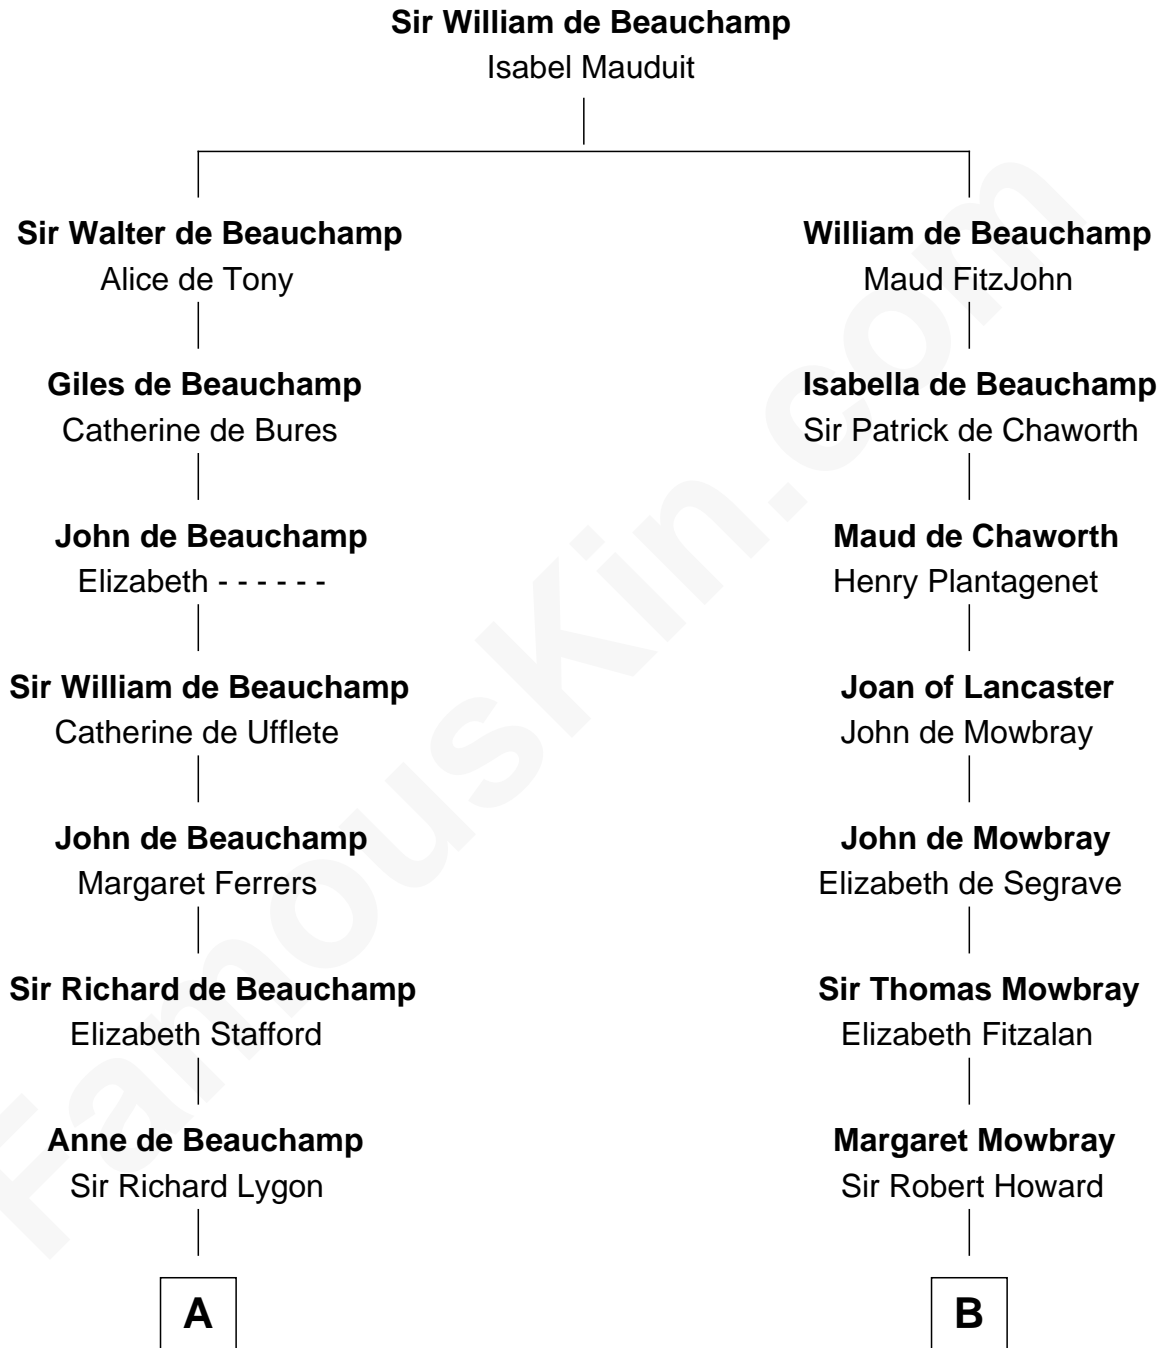

FamousKin.com
Relationship Chart of
General George S. Patton
U.S. Army - World War II

19th cousin 2 times removed of

John Marshall

4th Chief Justice of the U.S. Supreme Court

C

William Thorton
Eleanor Thompson

Susanna Thompson Thorton
Andrew Glassell

Susan Thornton Glassell
George Smith Patton

George Smith Patton
Ruth Wilson

General George S. Patton
U.S. Army - World War II

D

Mary Isham Randolph
Rev. James Keith

Mary Randolph Keith
Col. Thomas Marshall

John Marshall
U.S. Supreme Court Chief Justice

FamousKin.com