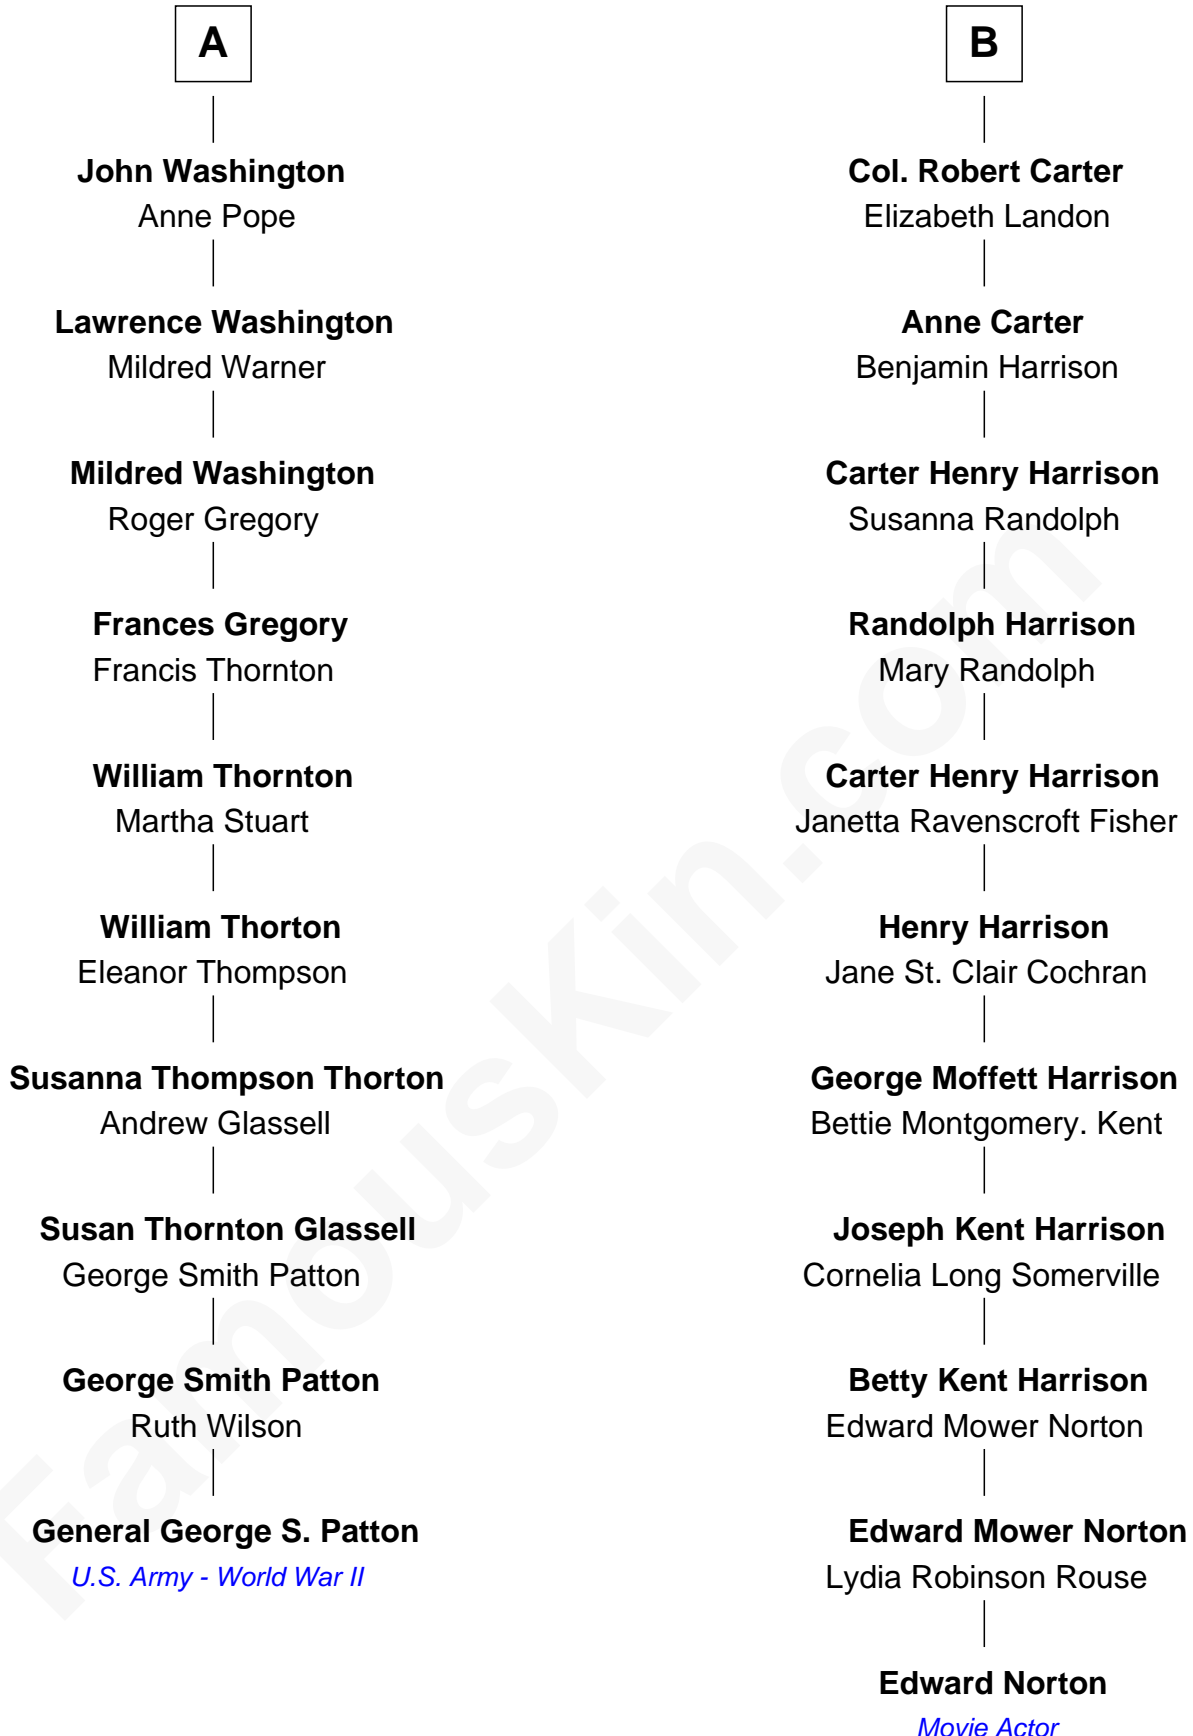

**FamousKin.com**  
**Relationship Chart of**  
**General George S. Patton**  
*U.S. Army - World War II*

**16th cousin 1 time removed of**  
**Edward Norton**  
*Movie Actor*

Edward Norton photo by [David Shankbone](#) (CC BY 3.0)