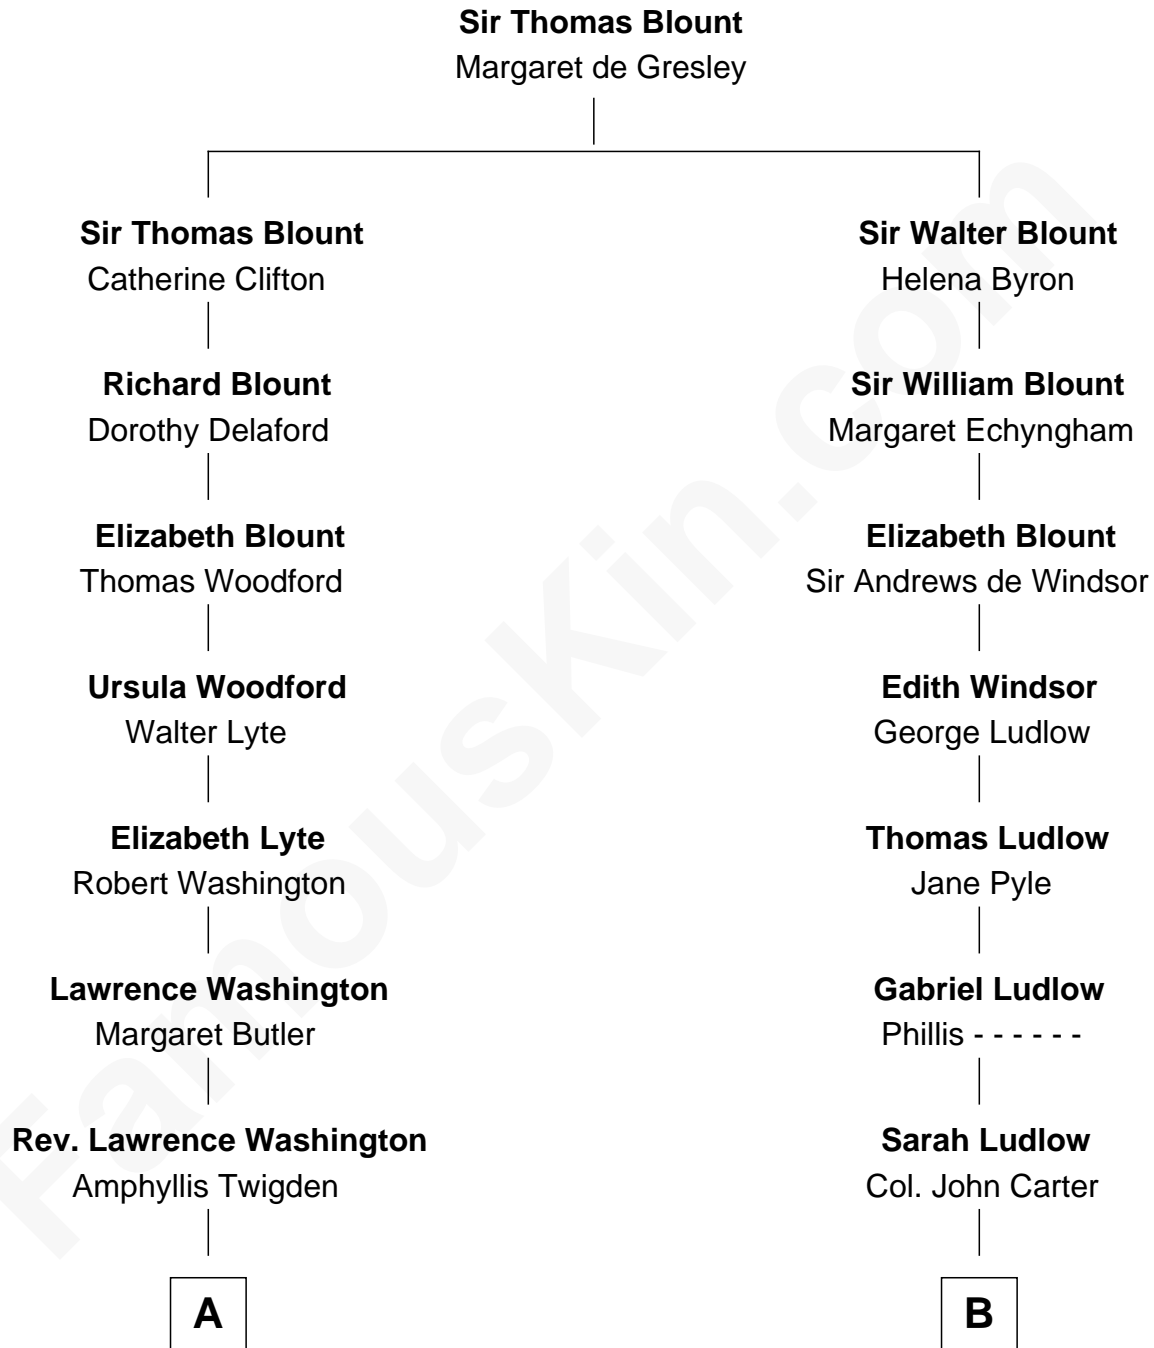

**FamousKin.com**  
**Relationship Chart of**  
**General George S. Patton**  
*U.S. Army - World War II*

**16th cousin 1 time removed of**  
**Edward Norton**  
*Movie Actor*

Edward Norton photo by [David Shankbone](#) (CC BY 3.0)