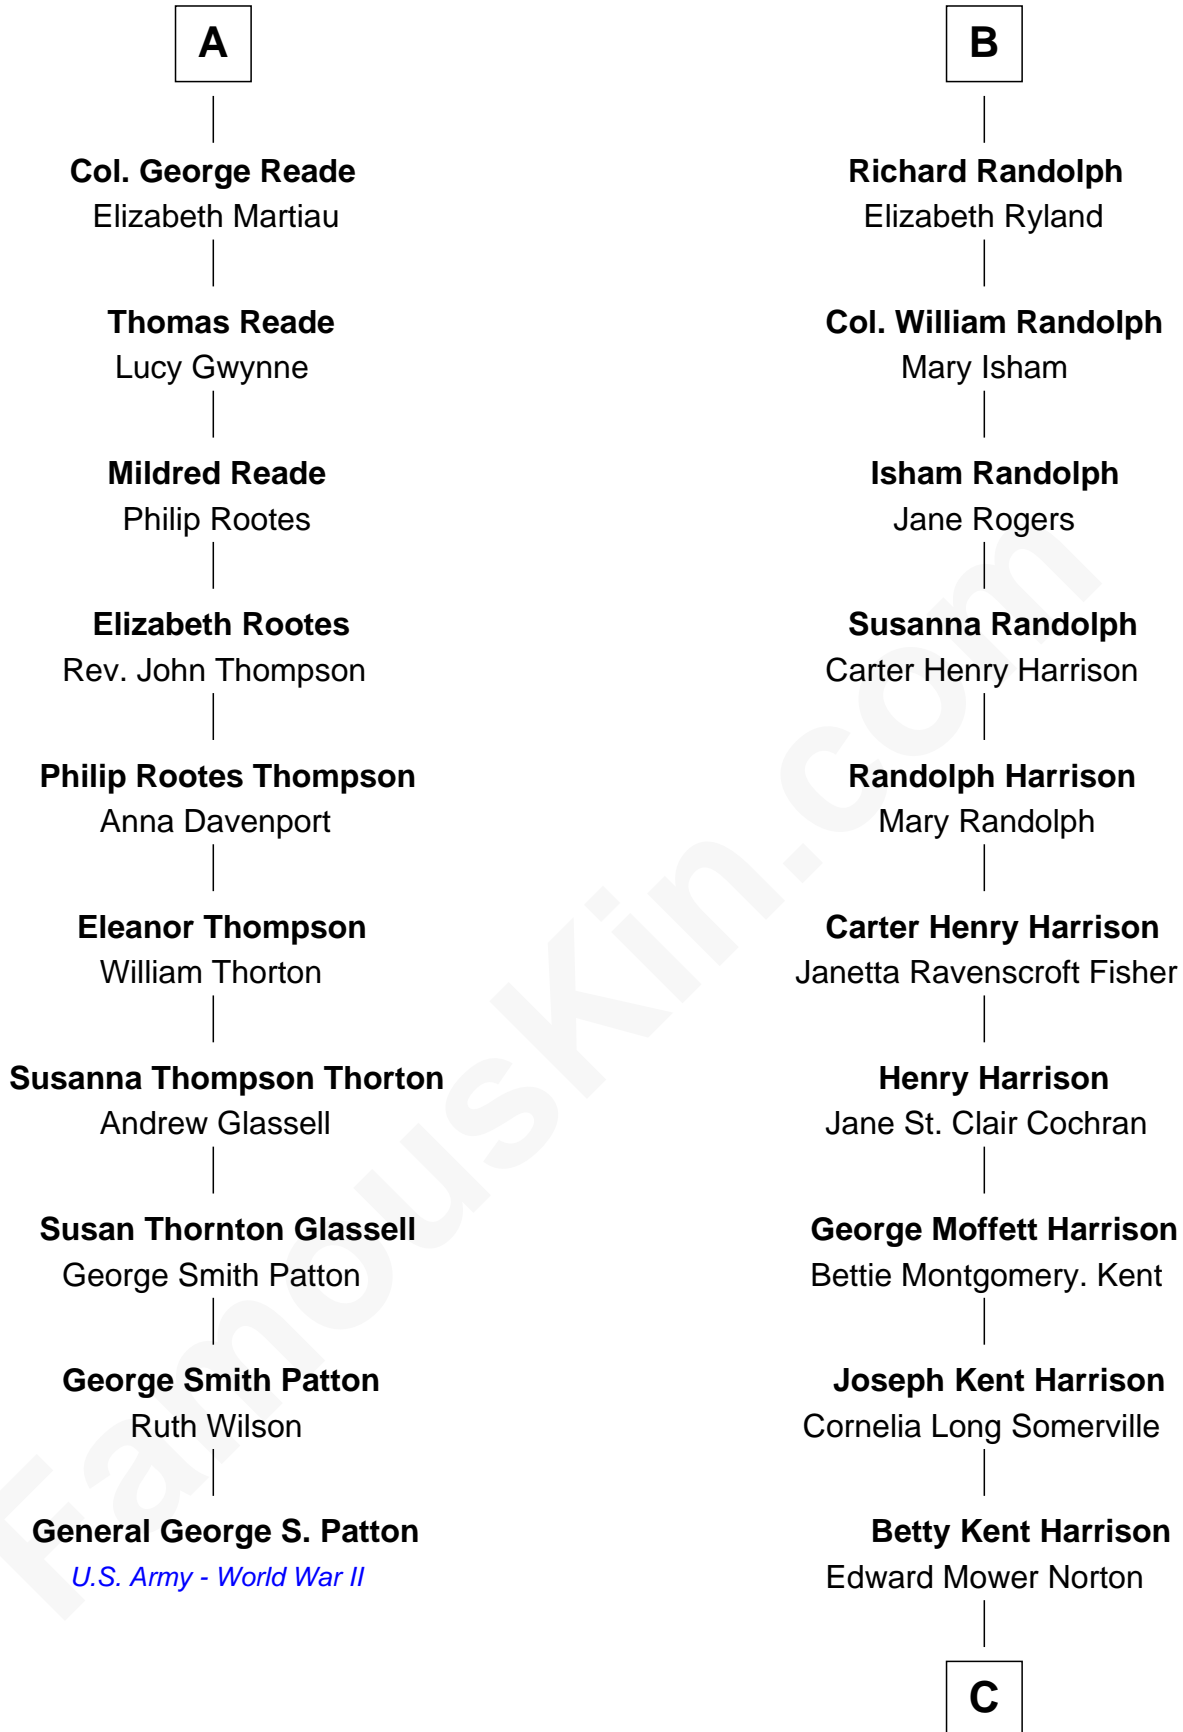

**FamousKin.com**  
**Relationship Chart of**  
**General George S. Patton**  
*U.S. Army - World War II*

16th cousin 2 times removed of

**Edward Norton**  
*Movie Actor*

C

Edward Mower Norton

Lydia Robinson Rouse

Edward Norton

*Movie Actor*

FamousKin.com