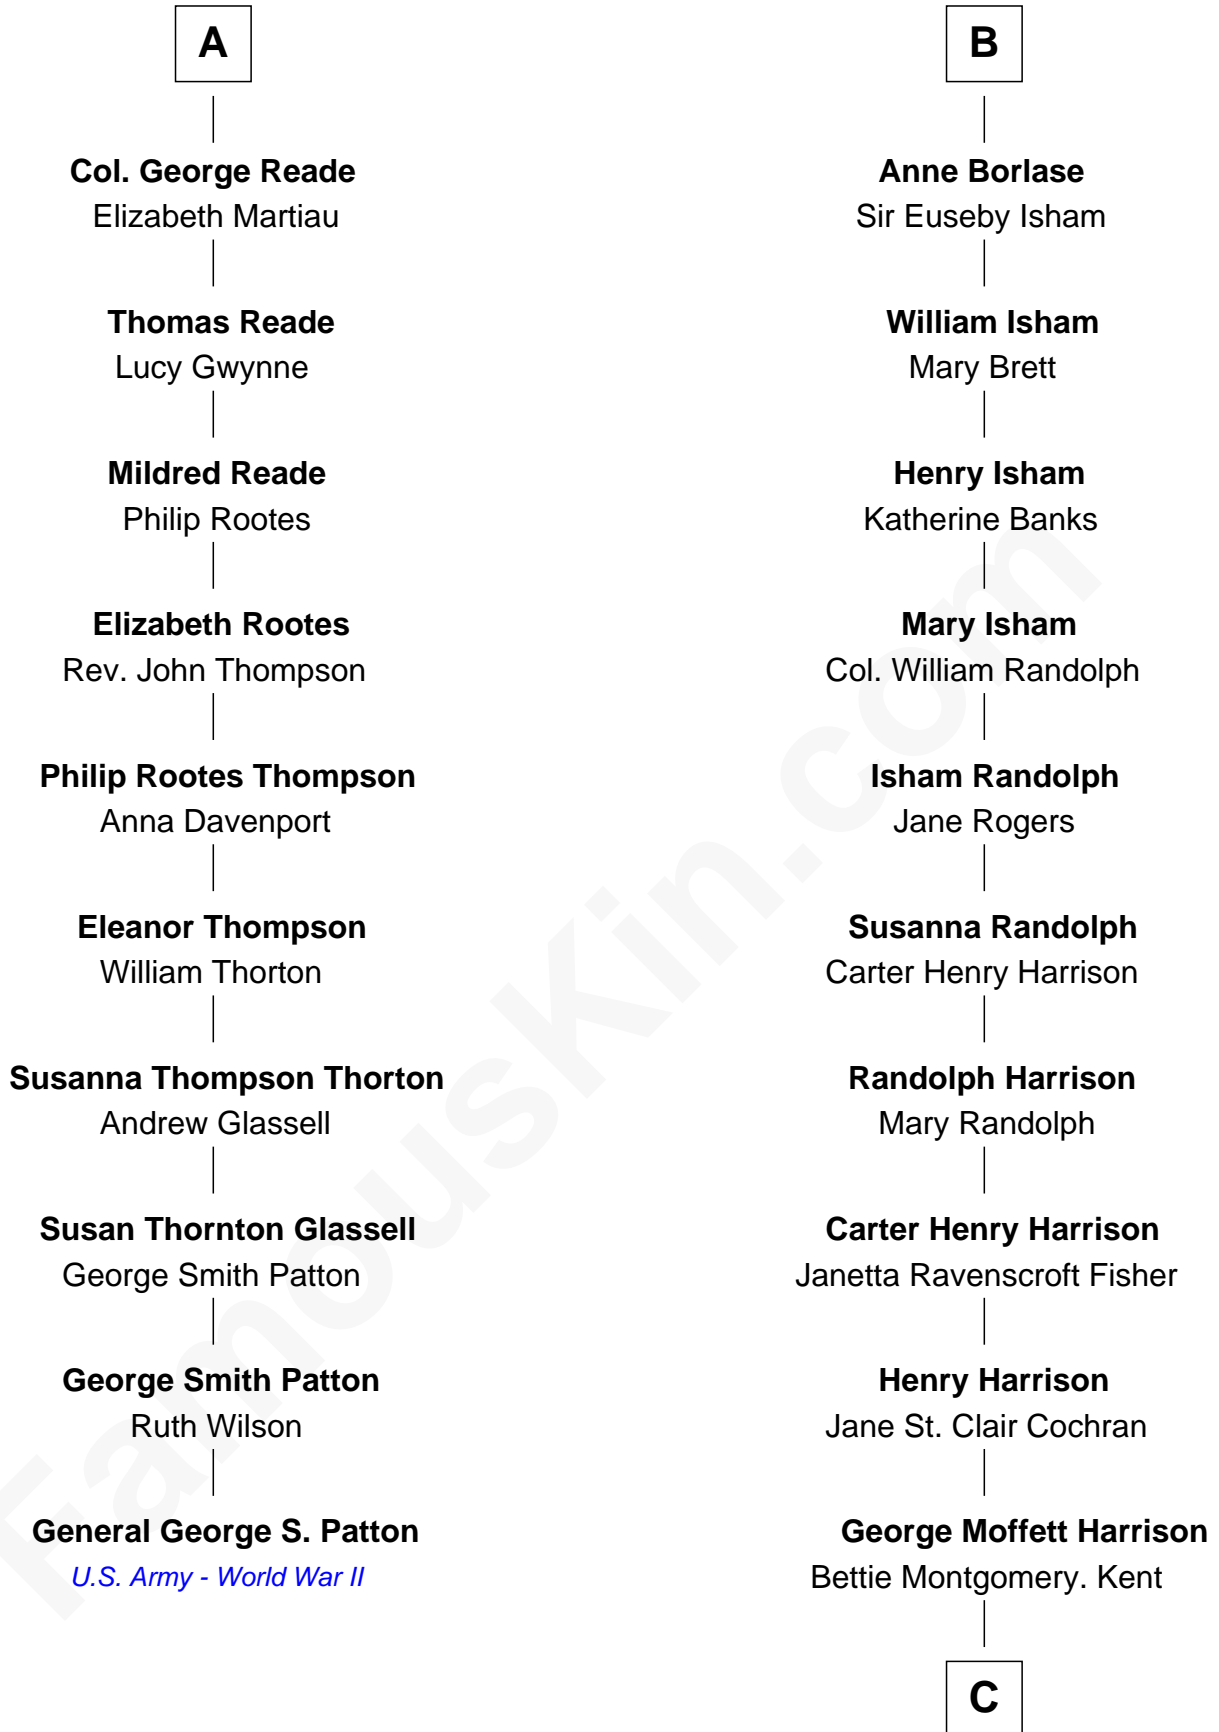

FamousKin.com
Relationship Chart of
General George S. Patton
U.S. Army - World War II

16th cousin 4 times removed of

Edward Norton
Movie Actor

C

—
Joseph Kent Harrison
Cornelia Long Somerville

—
Betty Kent Harrison
Edward Mower Norton

—
Edward Mower Norton
Lydia Robinson Rouse

—
Edward Norton
Movie Actor