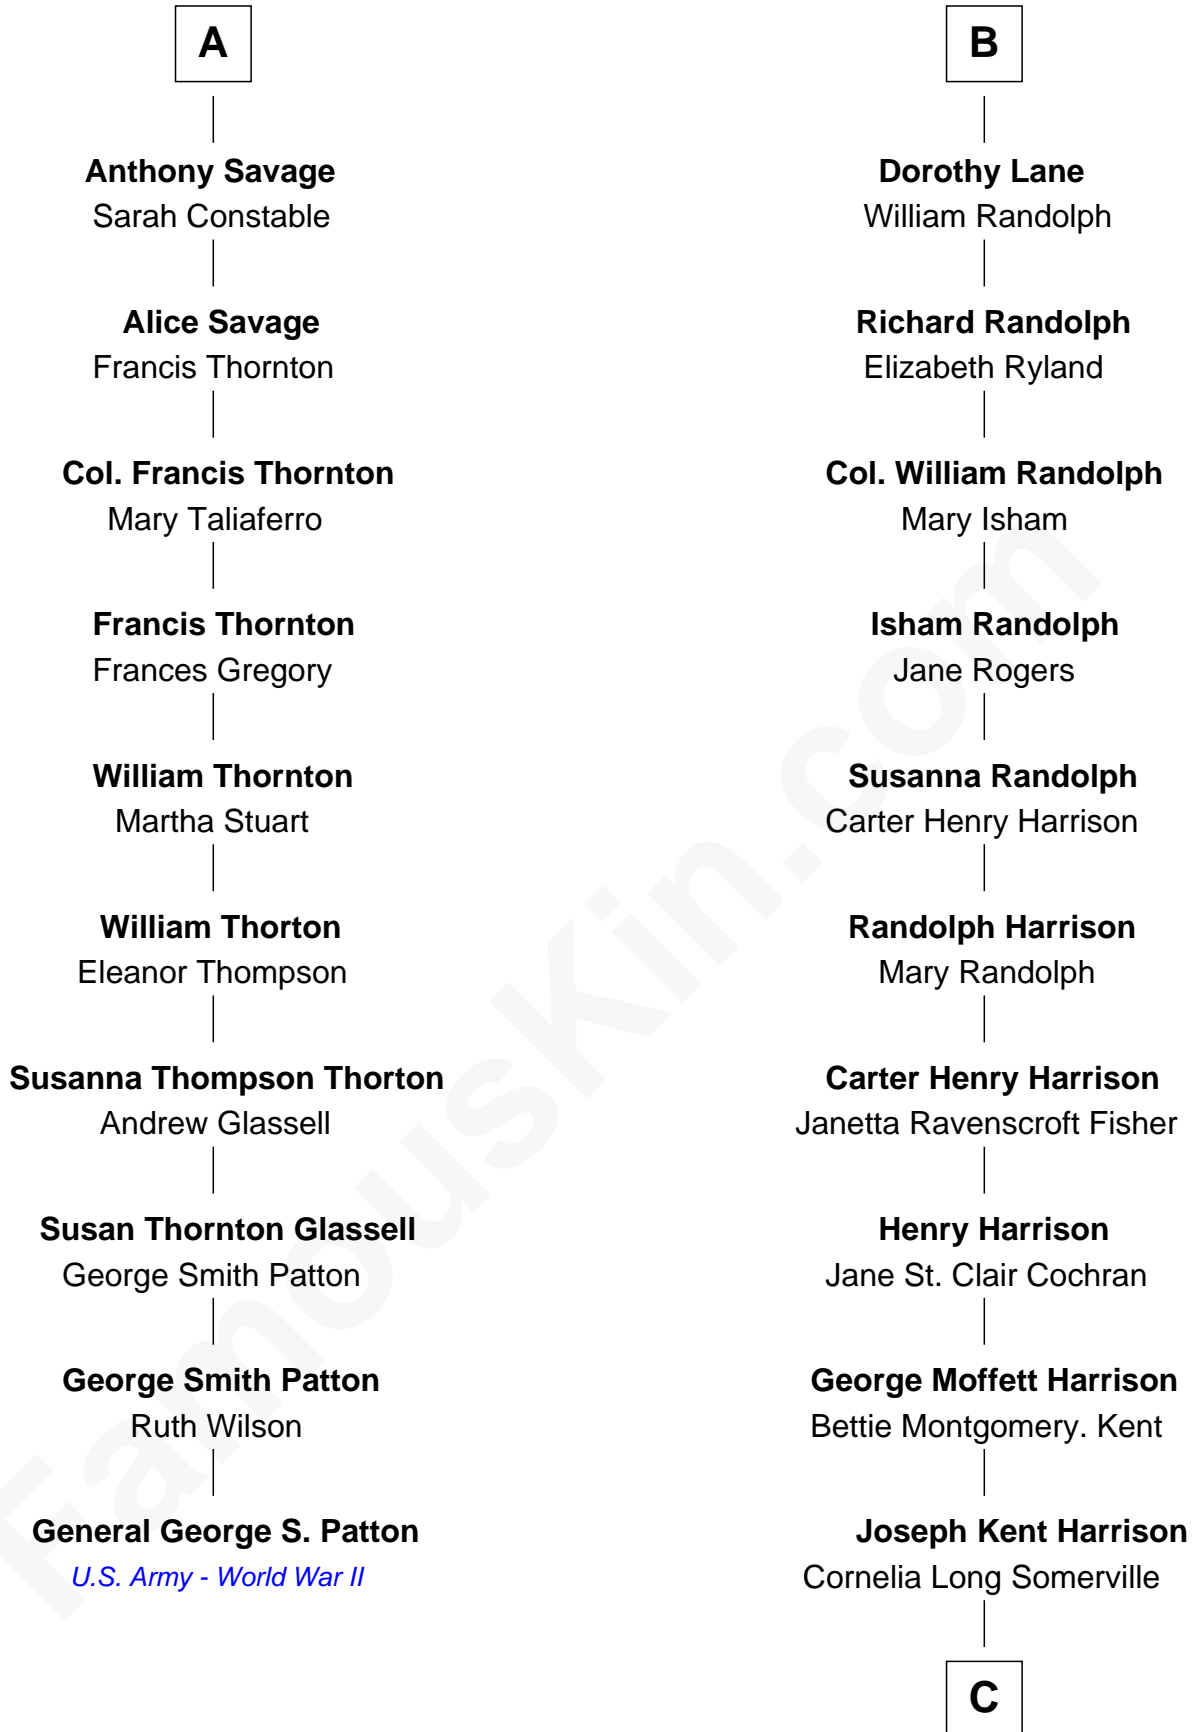

FamousKin.com
Relationship Chart of
General George S. Patton
U.S. Army - World War II

16th cousin 3 times removed of

Edward Norton
Movie Actor

C

Betty Kent Harrison
Edward Mower Norton

Edward Mower Norton
Lydia Robinson Rouse

Edward Norton
Movie Actor

FamousKin.com