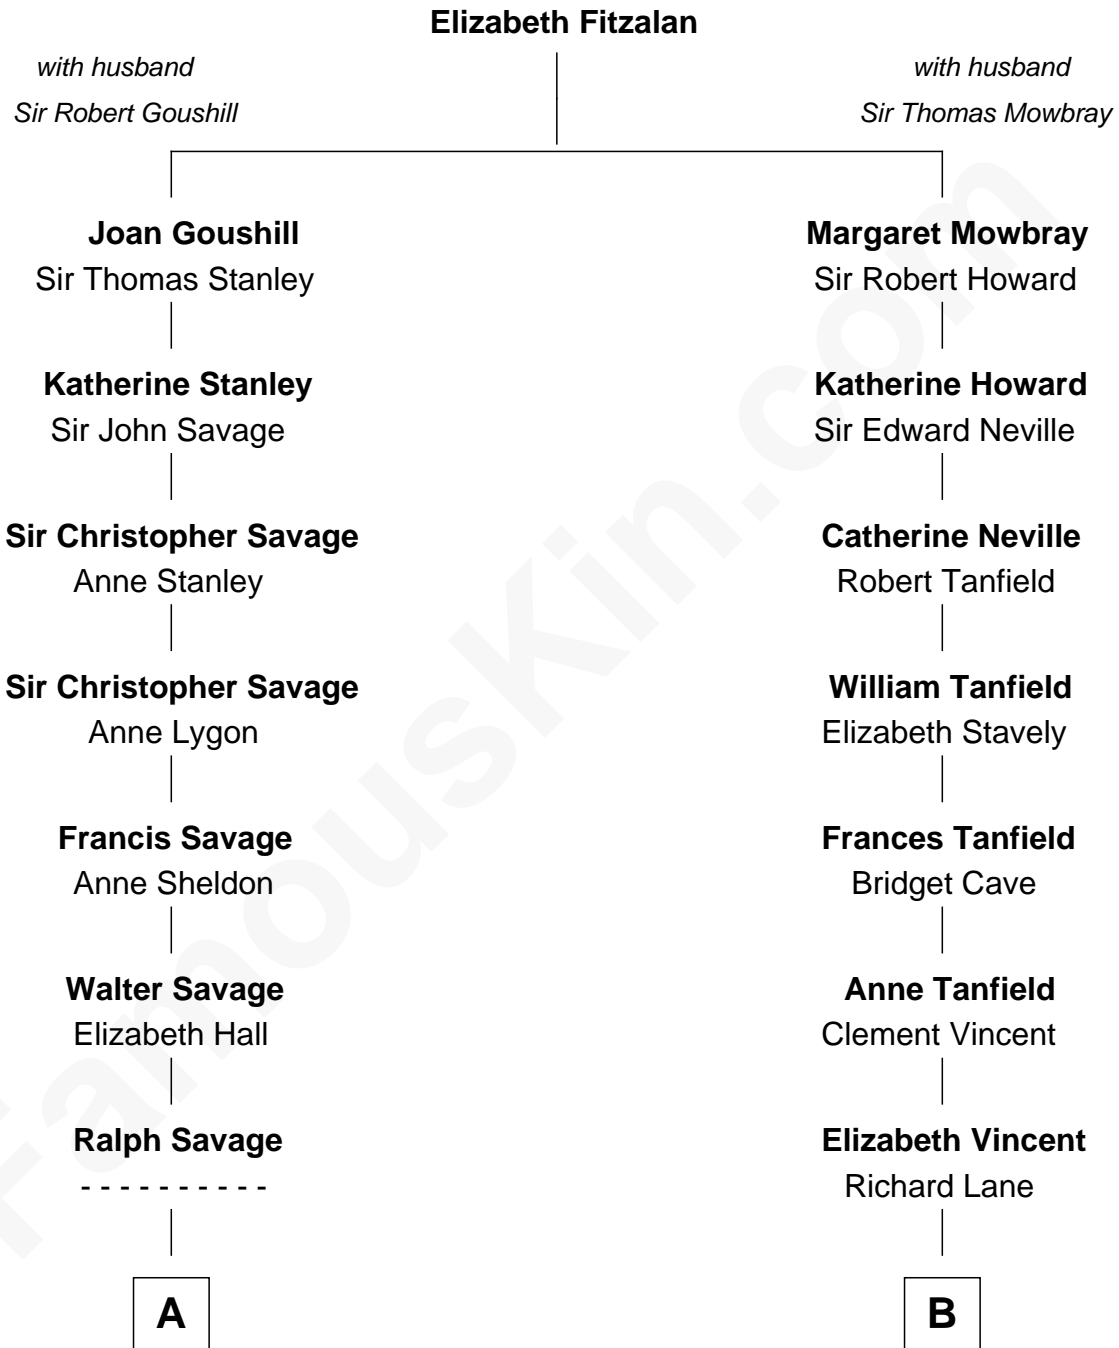

FamousKin.com
Relationship Chart of
General George S. Patton
U.S. Army - World War II

16th cousin 3 times removed of

Edward Norton
Movie Actor

C

Betty Kent Harrison
Edward Mower Norton

Edward Mower Norton
Lydia Robinson Rouse