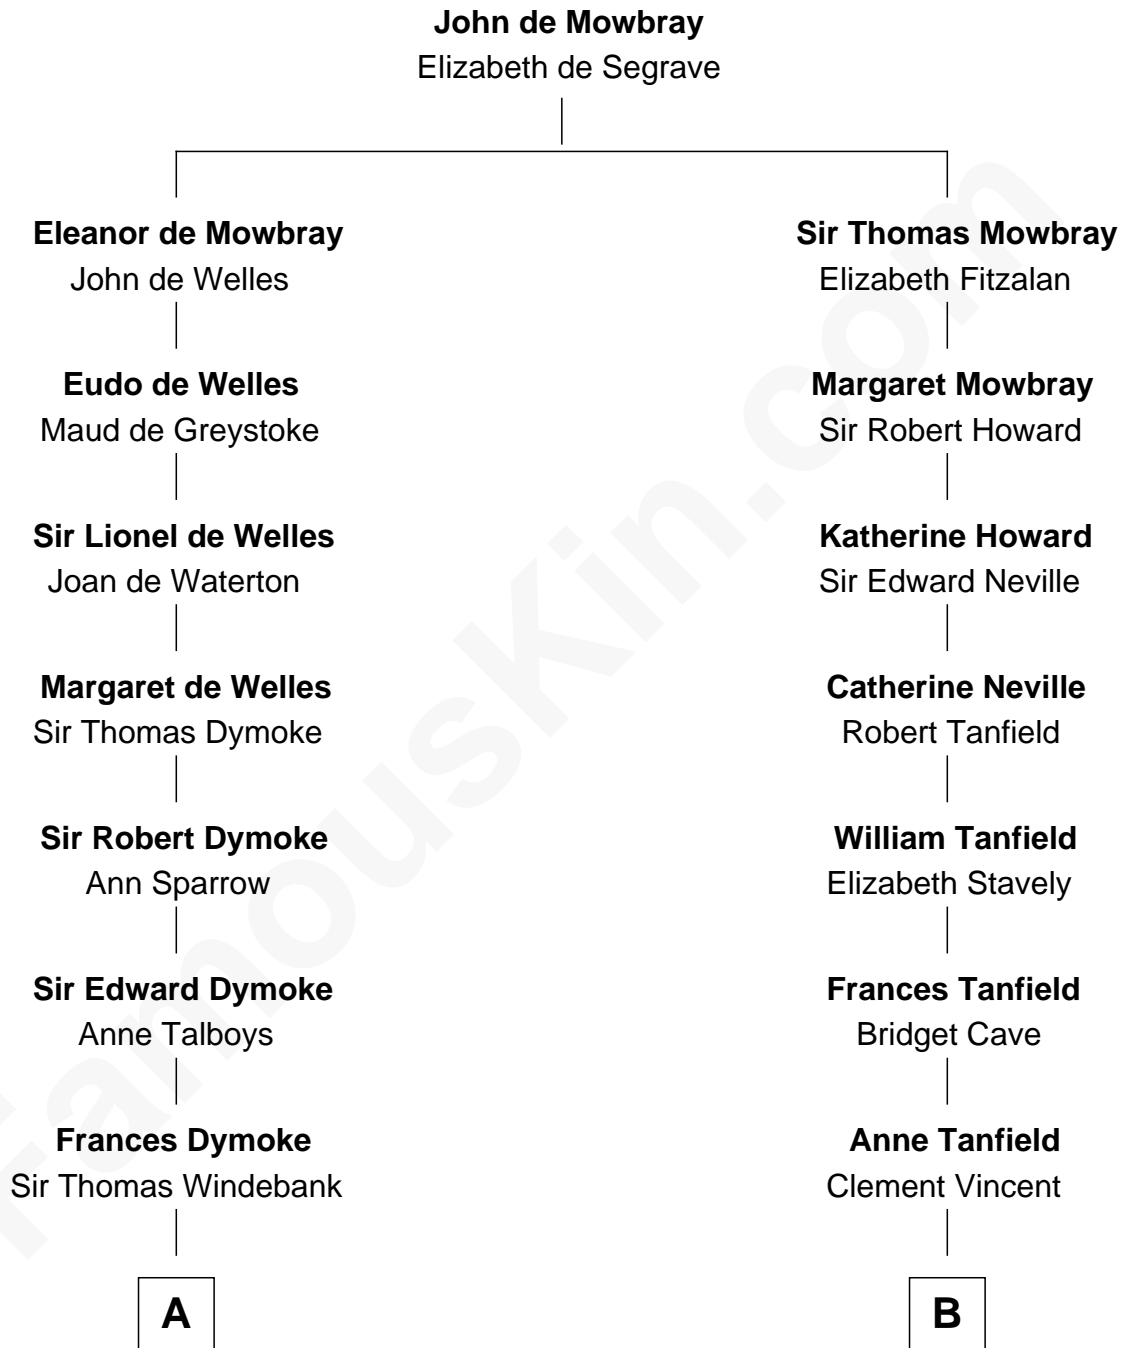

FamousKin.com
Relationship Chart of
General George S. Patton
U.S. Army - World War II

17th cousin 3 times removed of

Edward Norton
Movie Actor

C

—
Joseph Kent Harrison
Cornelia Long Somerville

—
Betty Kent Harrison
Edward Mower Norton

—
Edward Mower Norton
Lydia Robinson Rouse

—
Edward Norton
Movie Actor