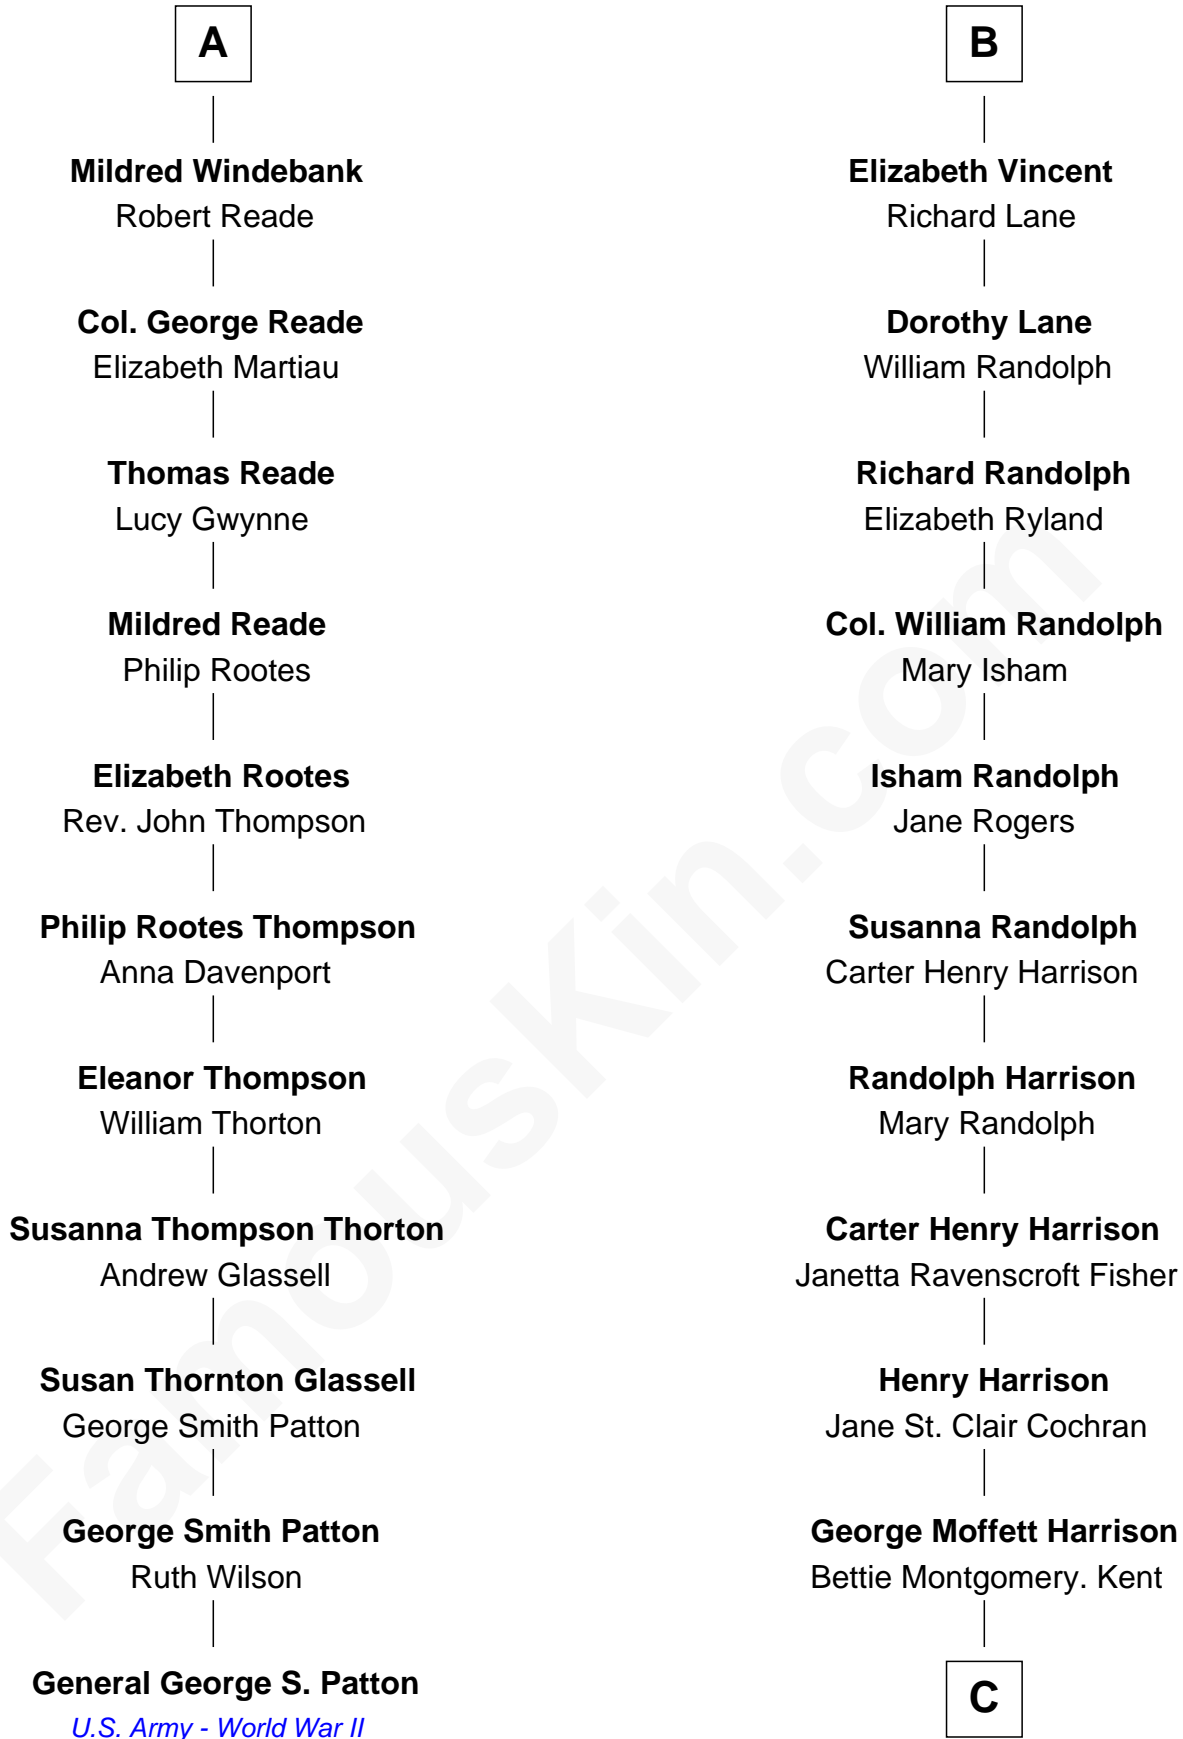

FamousKin.com
Relationship Chart of
General George S. Patton
U.S. Army - World War II

17th cousin 3 times removed of

Edward Norton
Movie Actor

C

—
Joseph Kent Harrison
Cornelia Long Somerville

—
Betty Kent Harrison
Edward Mower Norton

—
Edward Mower Norton
Lydia Robinson Rouse

—
Edward Norton
Movie Actor