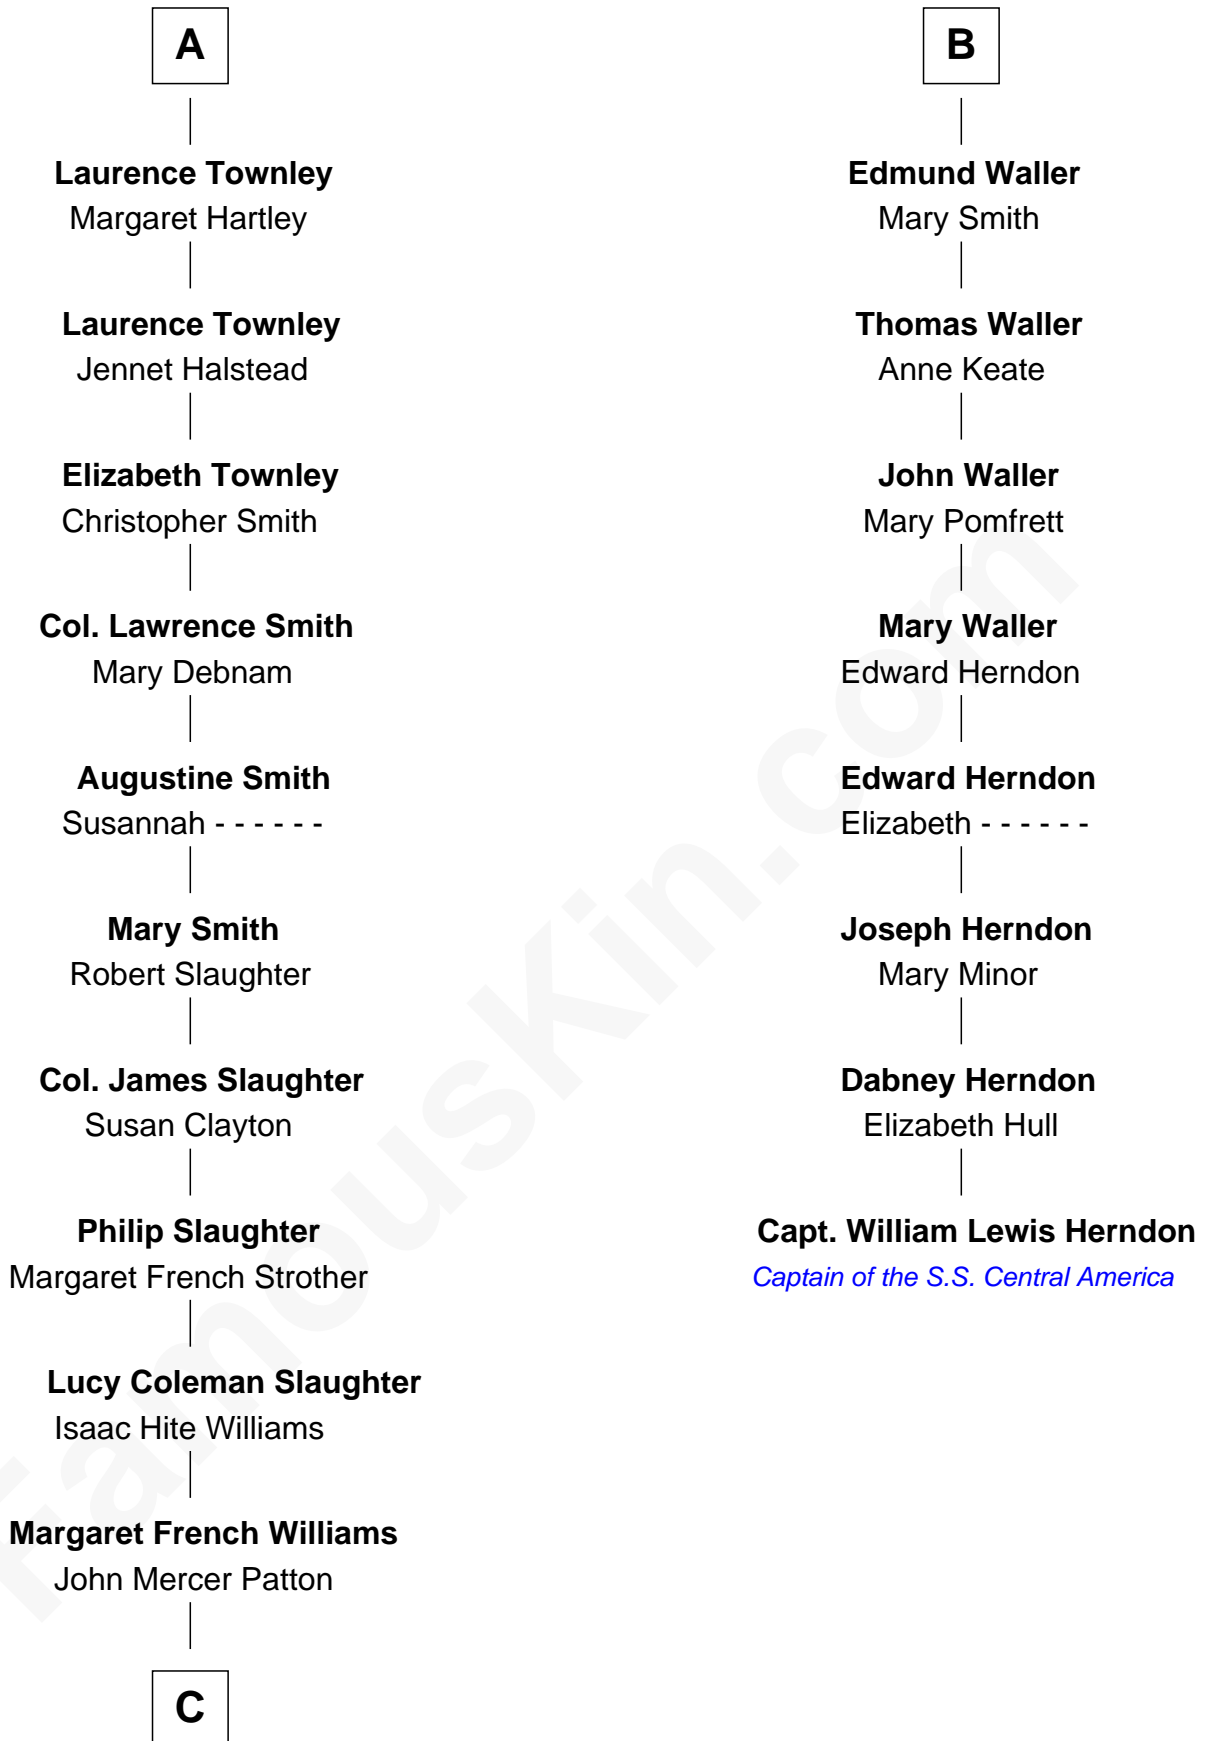

FamousKin.com
Relationship Chart of
General George S. Patton
U.S. Army - World War II

14th cousin 5 times removed of

Capt. William Lewis Herndon
Captain of the ill fated S.S. Central America

C

George Smith Patton
Susan Thornton Glassell