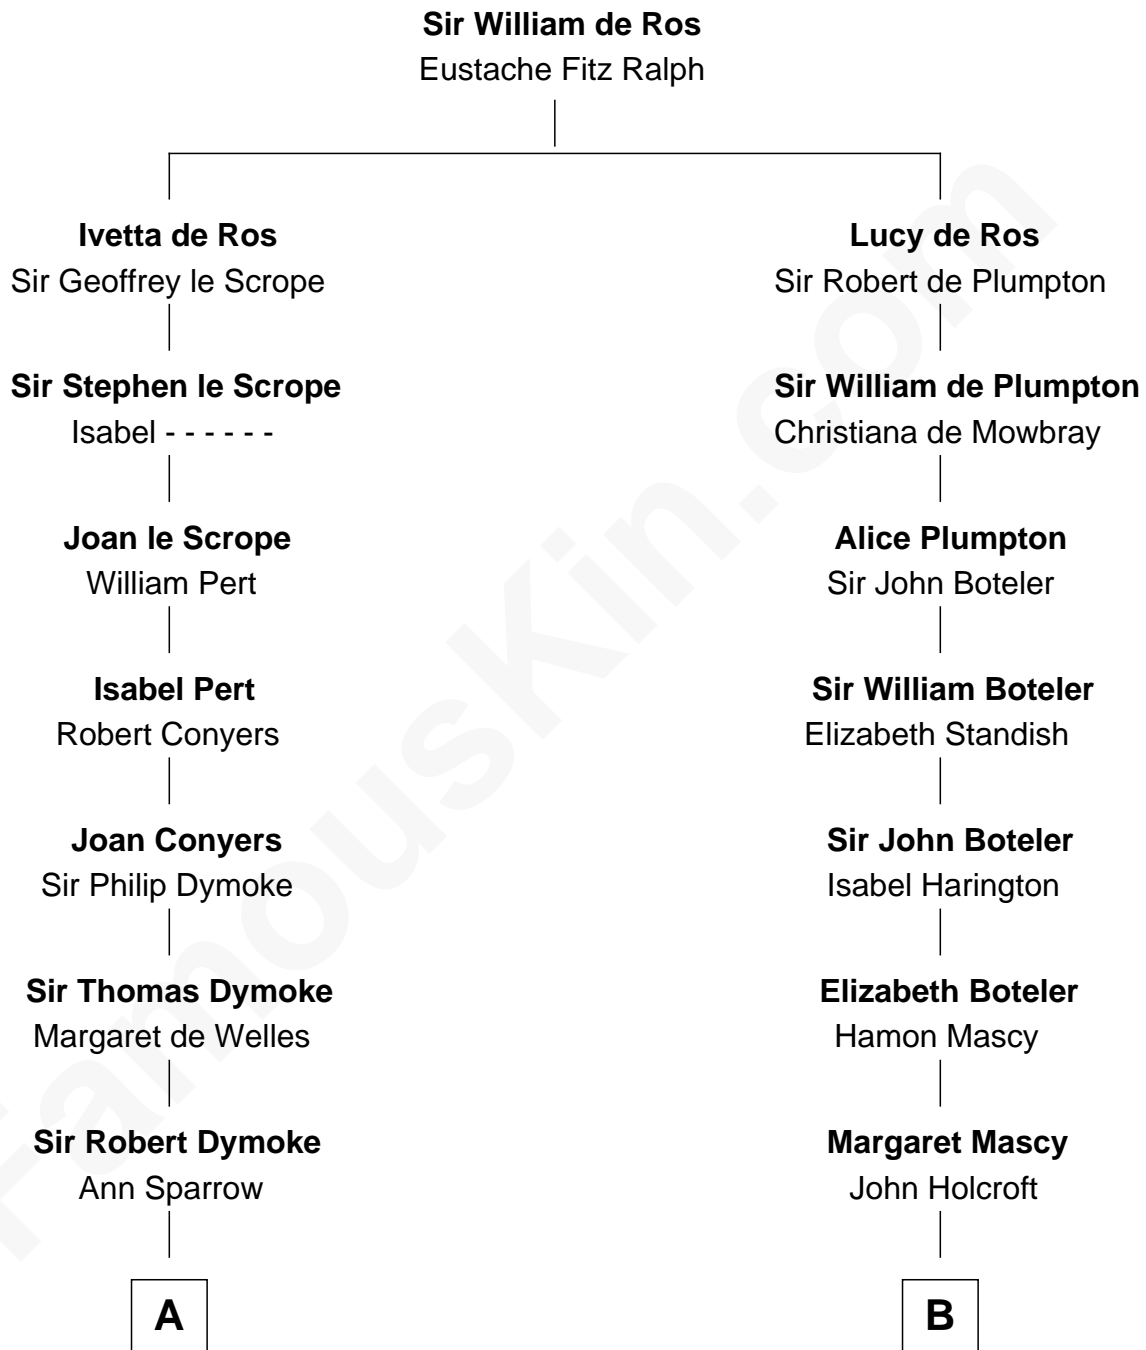

FamousKin.com
Relationship Chart of
General George S. Patton
U.S. Army - World War II

17th cousin 2 times removed of
Capt. William Lewis Herndon
Captain of the ill fated S.S. Central America

C

—
Susan Thornton Glassell

George Smith Patton

—
George Smith Patton

Ruth Wilson

—
General George S. Patton

U.S. Army - World War II

FamousKin.com