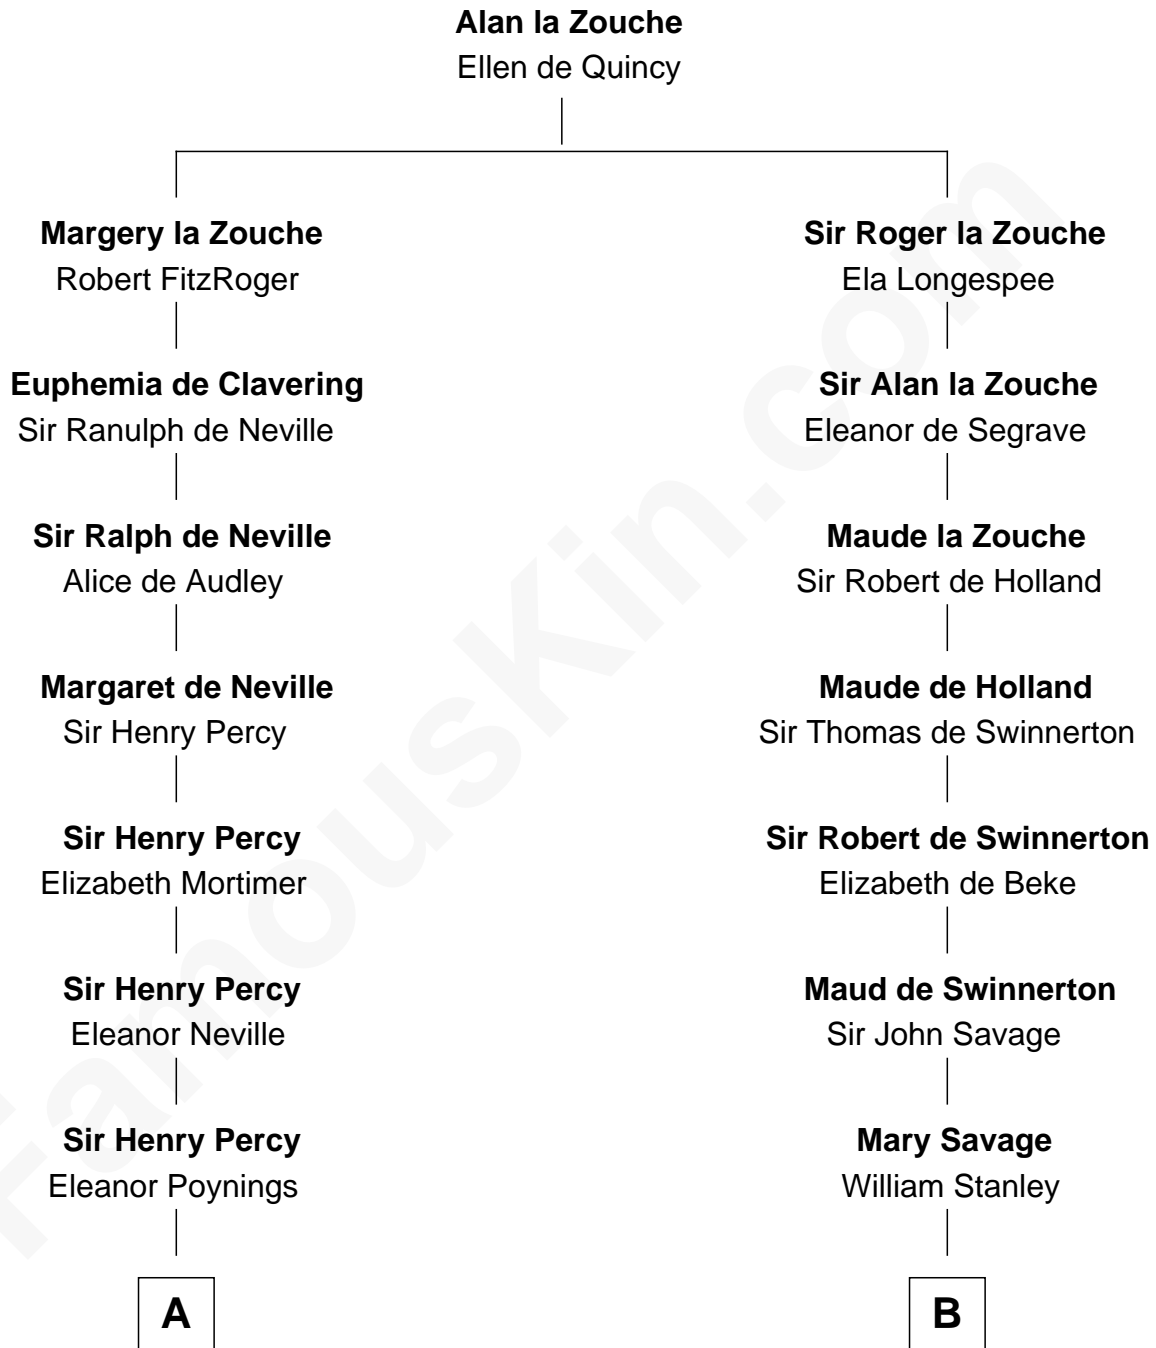

FamousKin.com
Relationship Chart of
General George S. Patton
U.S. Army - World War II

16th cousin 5 times removed of

Richard Henry Lee
Signer of the Declaration of Independence

FamousKin.com