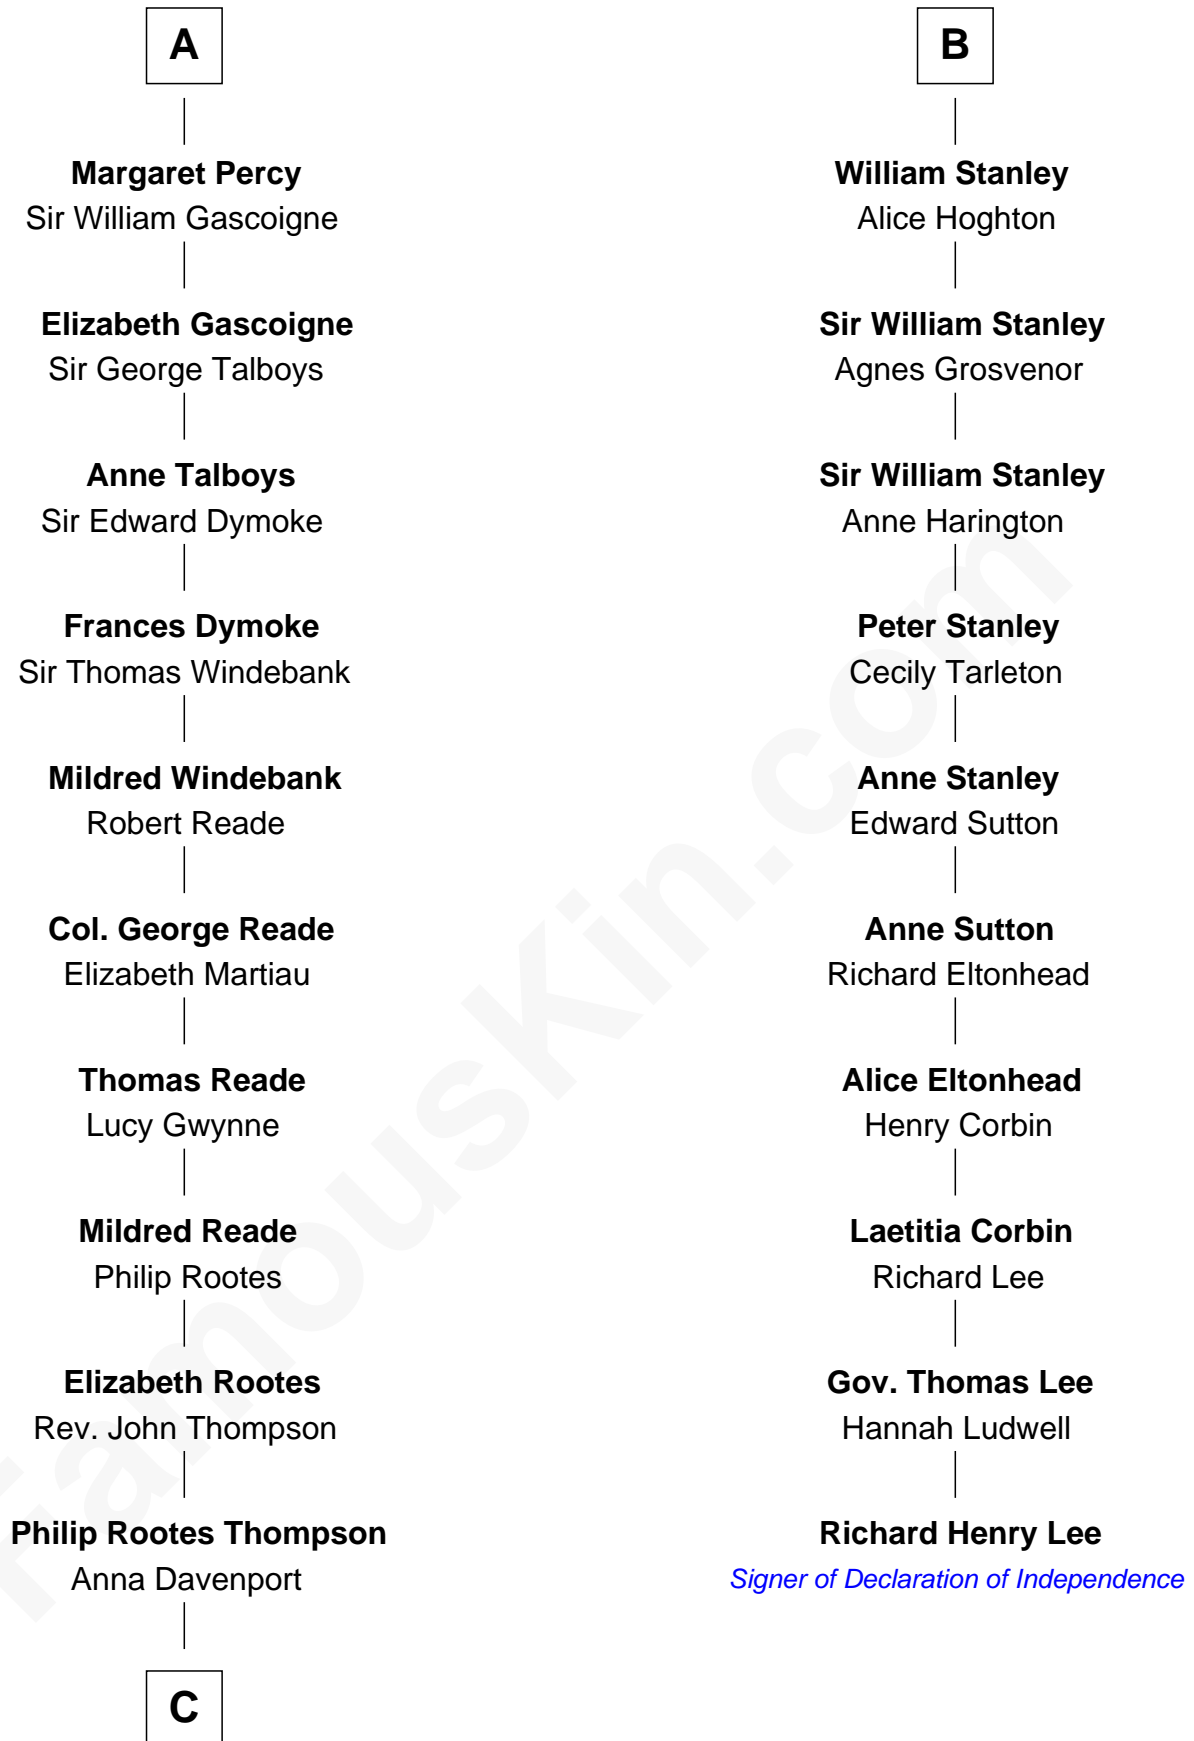

FamousKin.com
Relationship Chart of
General George S. Patton
U.S. Army - World War II

16th cousin 5 times removed of

Richard Henry Lee
Signer of the Declaration of Independence

FamousKin.com