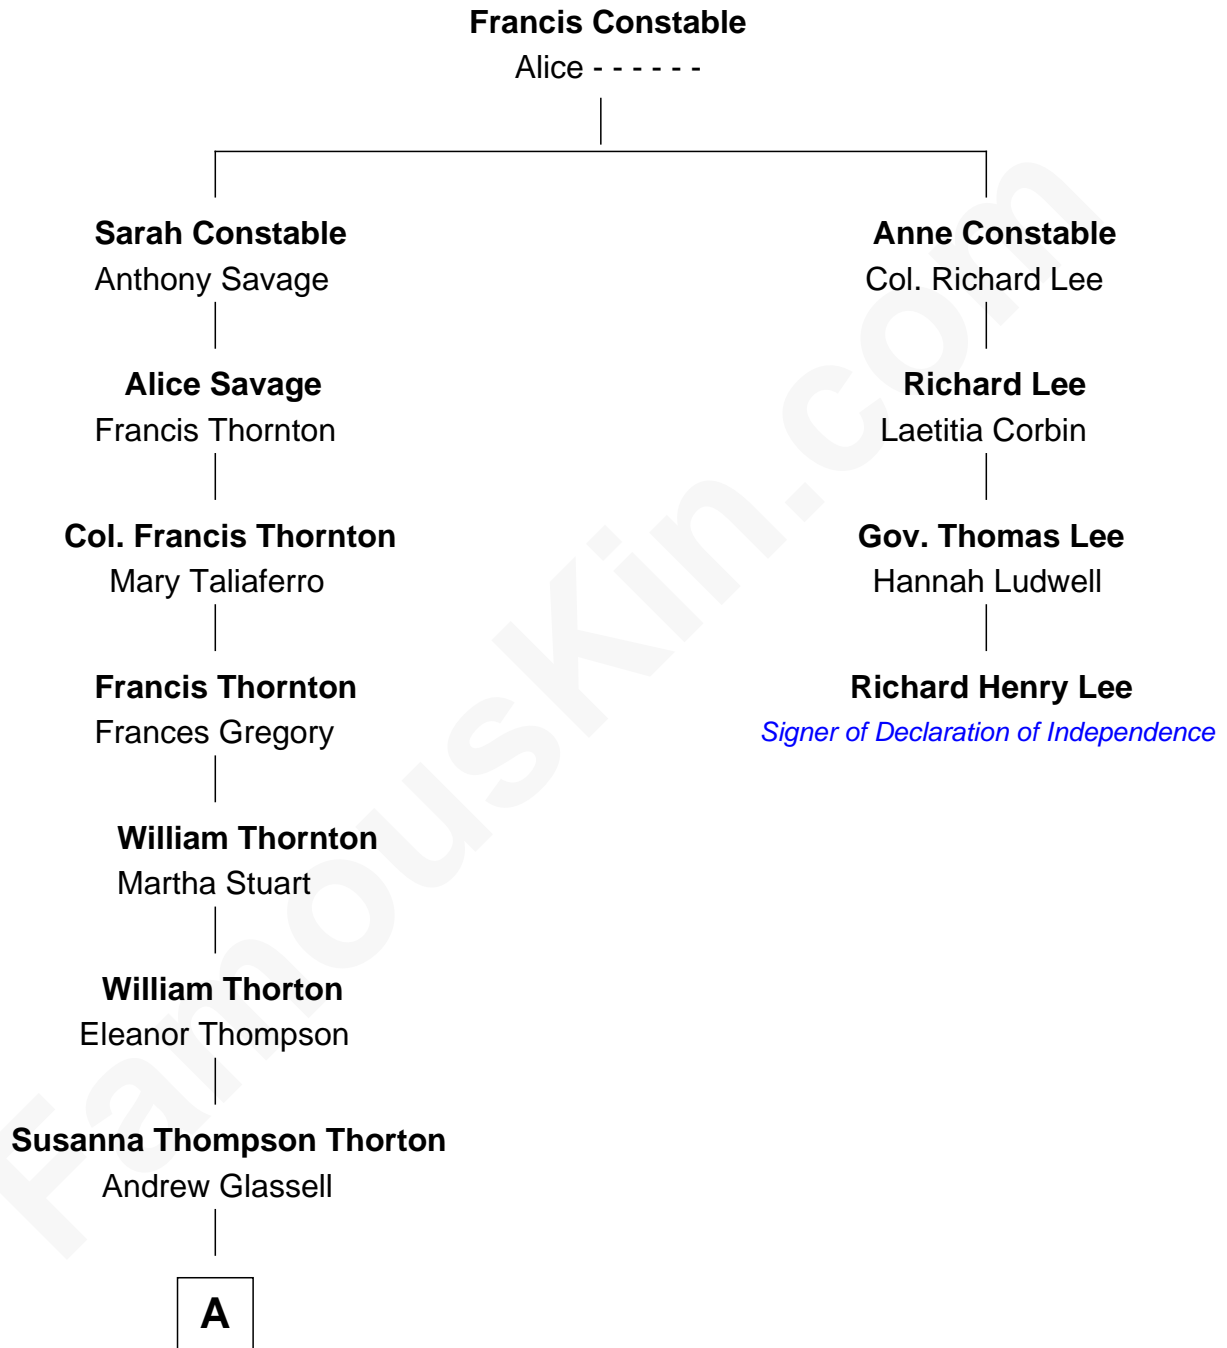

FamousKin.com
Relationship Chart of
General George S. Patton
U.S. Army - World War II

3rd cousin 6 times removed of
Richard Henry Lee
Signer of the Declaration of Independence

A

—
Susan Thornton Glassell

George Smith Patton

—
George Smith Patton

Ruth Wilson

—
General George S. Patton

U.S. Army - World War II

FamousKin.com