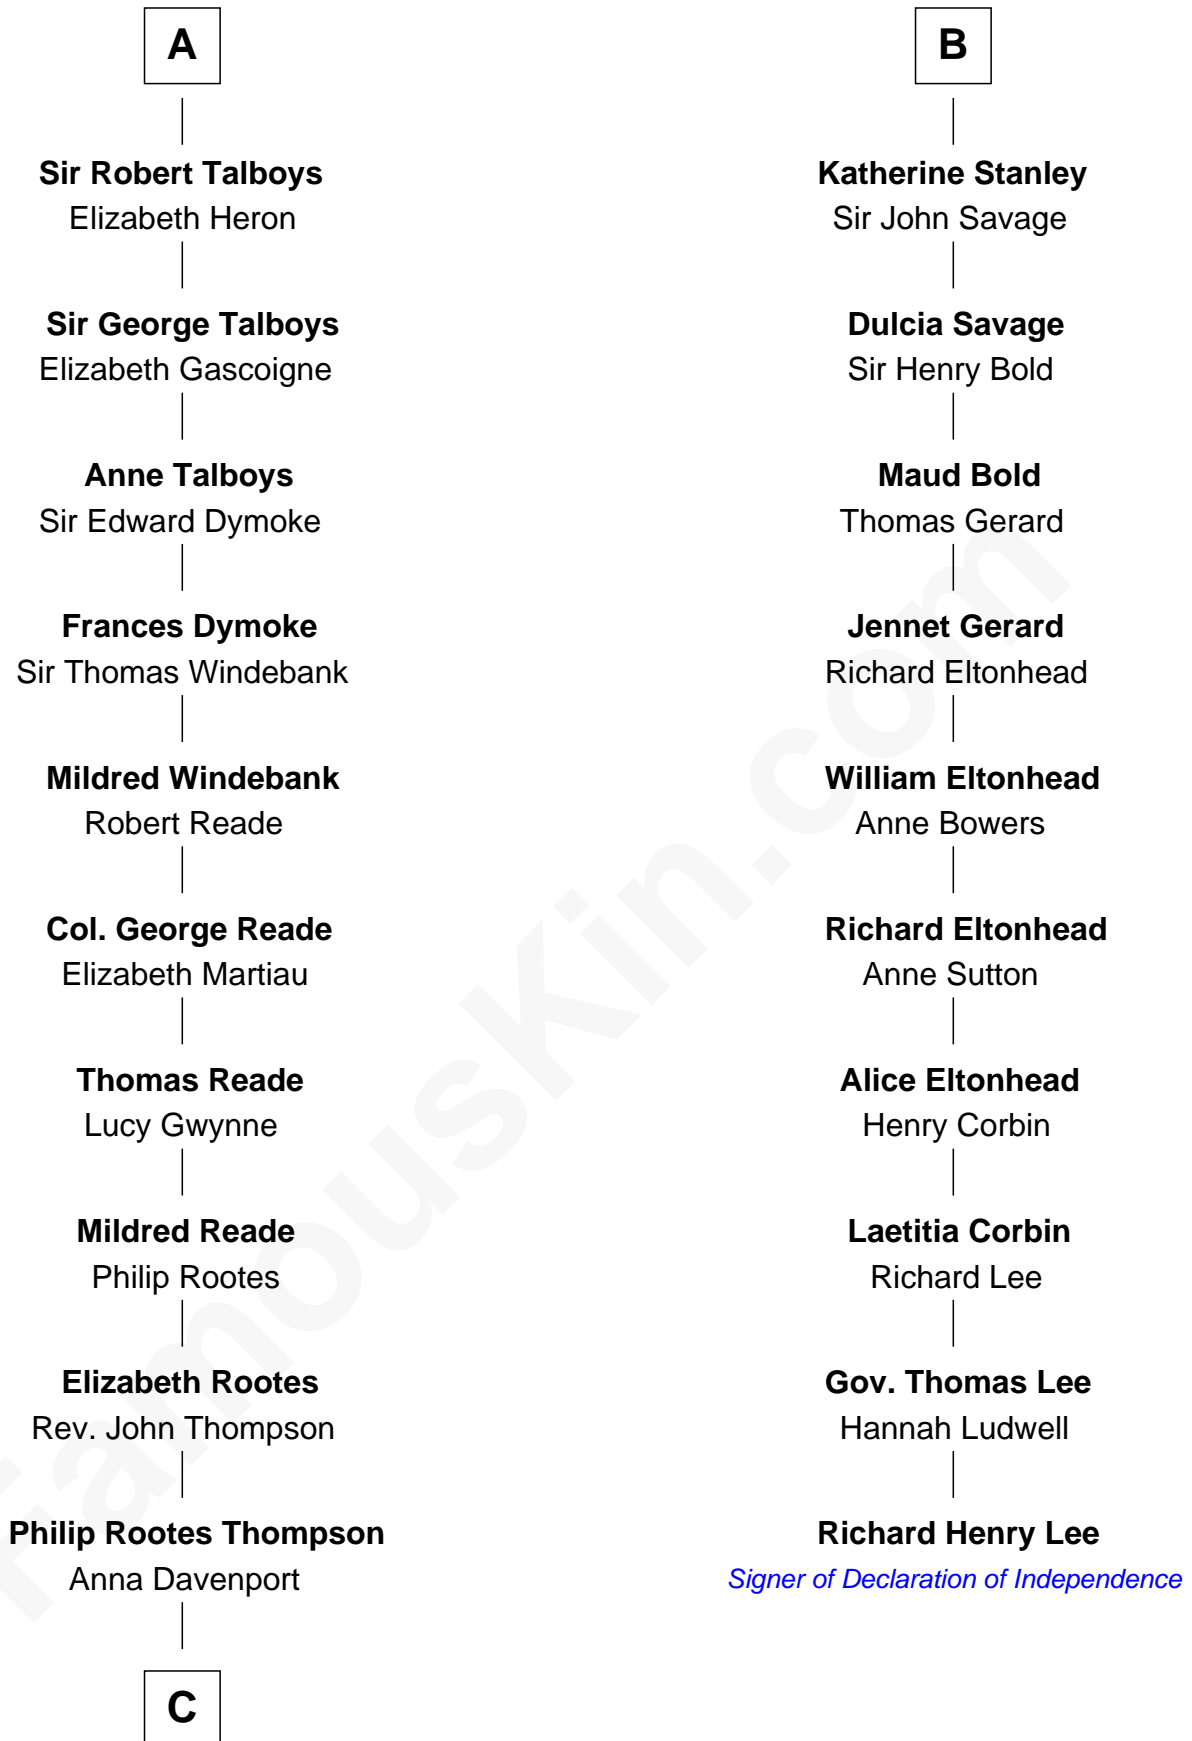

FamousKin.com
Relationship Chart of
General George S. Patton
U.S. Army - World War II

16th cousin 5 times removed of

Richard Henry Lee
Signer of the Declaration of Independence

FamousKin.com