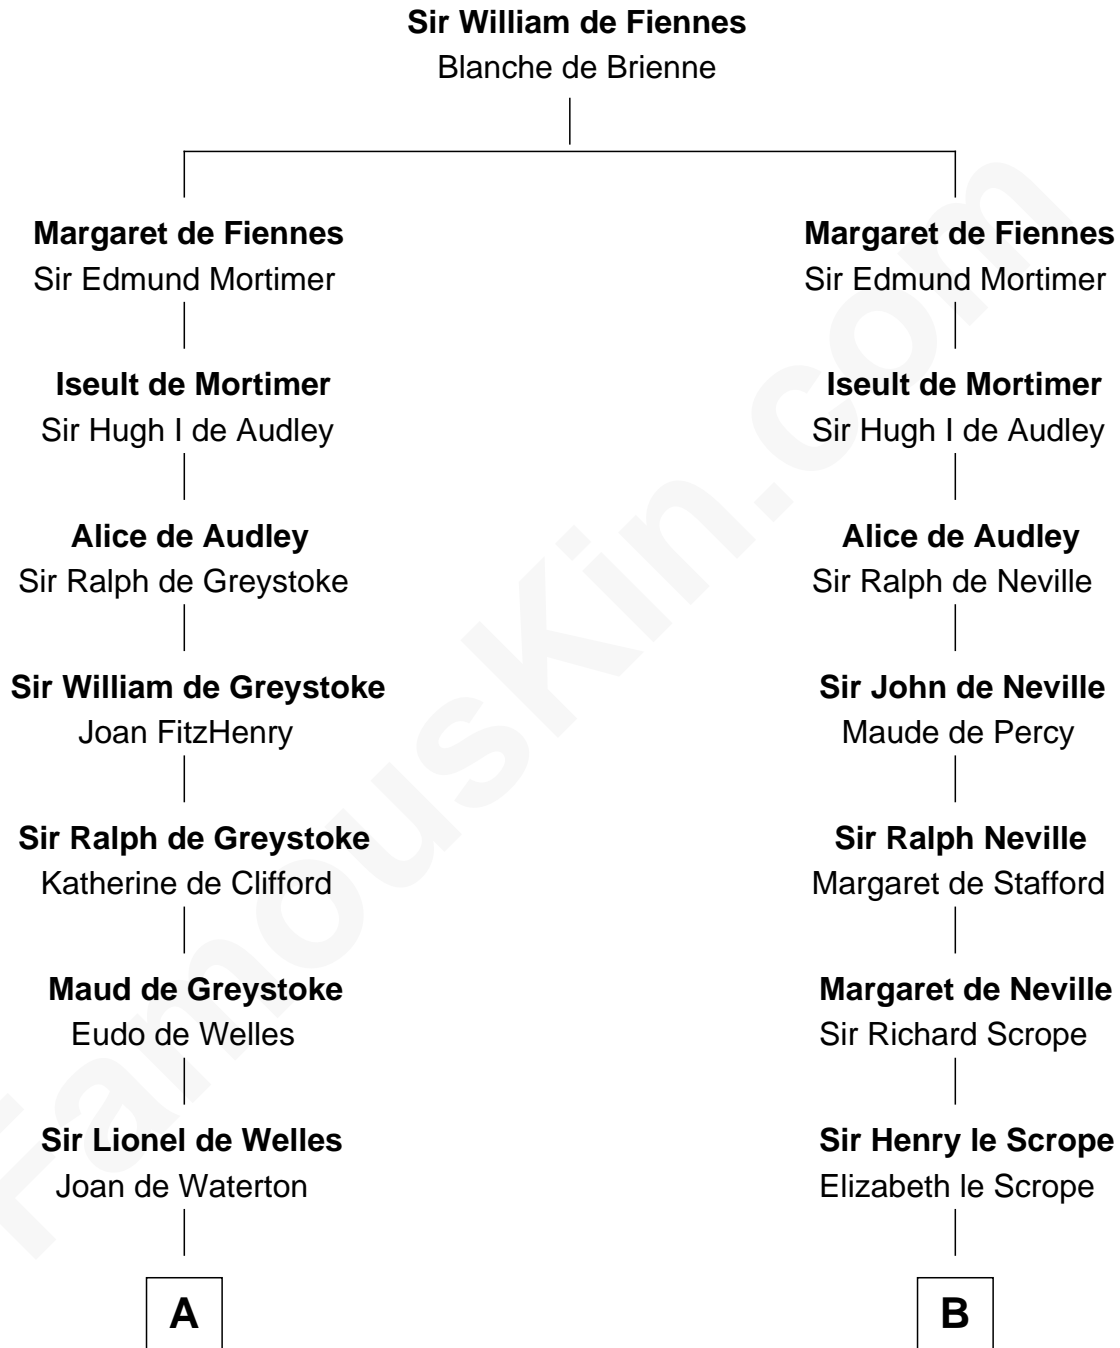

**FamousKin.com**  
**Relationship Chart of**  
**General George S. Patton**  
*U.S. Army - World War II*

**16th cousin 5 times removed of**

**Richard Henry Lee**  
*Signer of the Declaration of Independence*

FamousKin.com