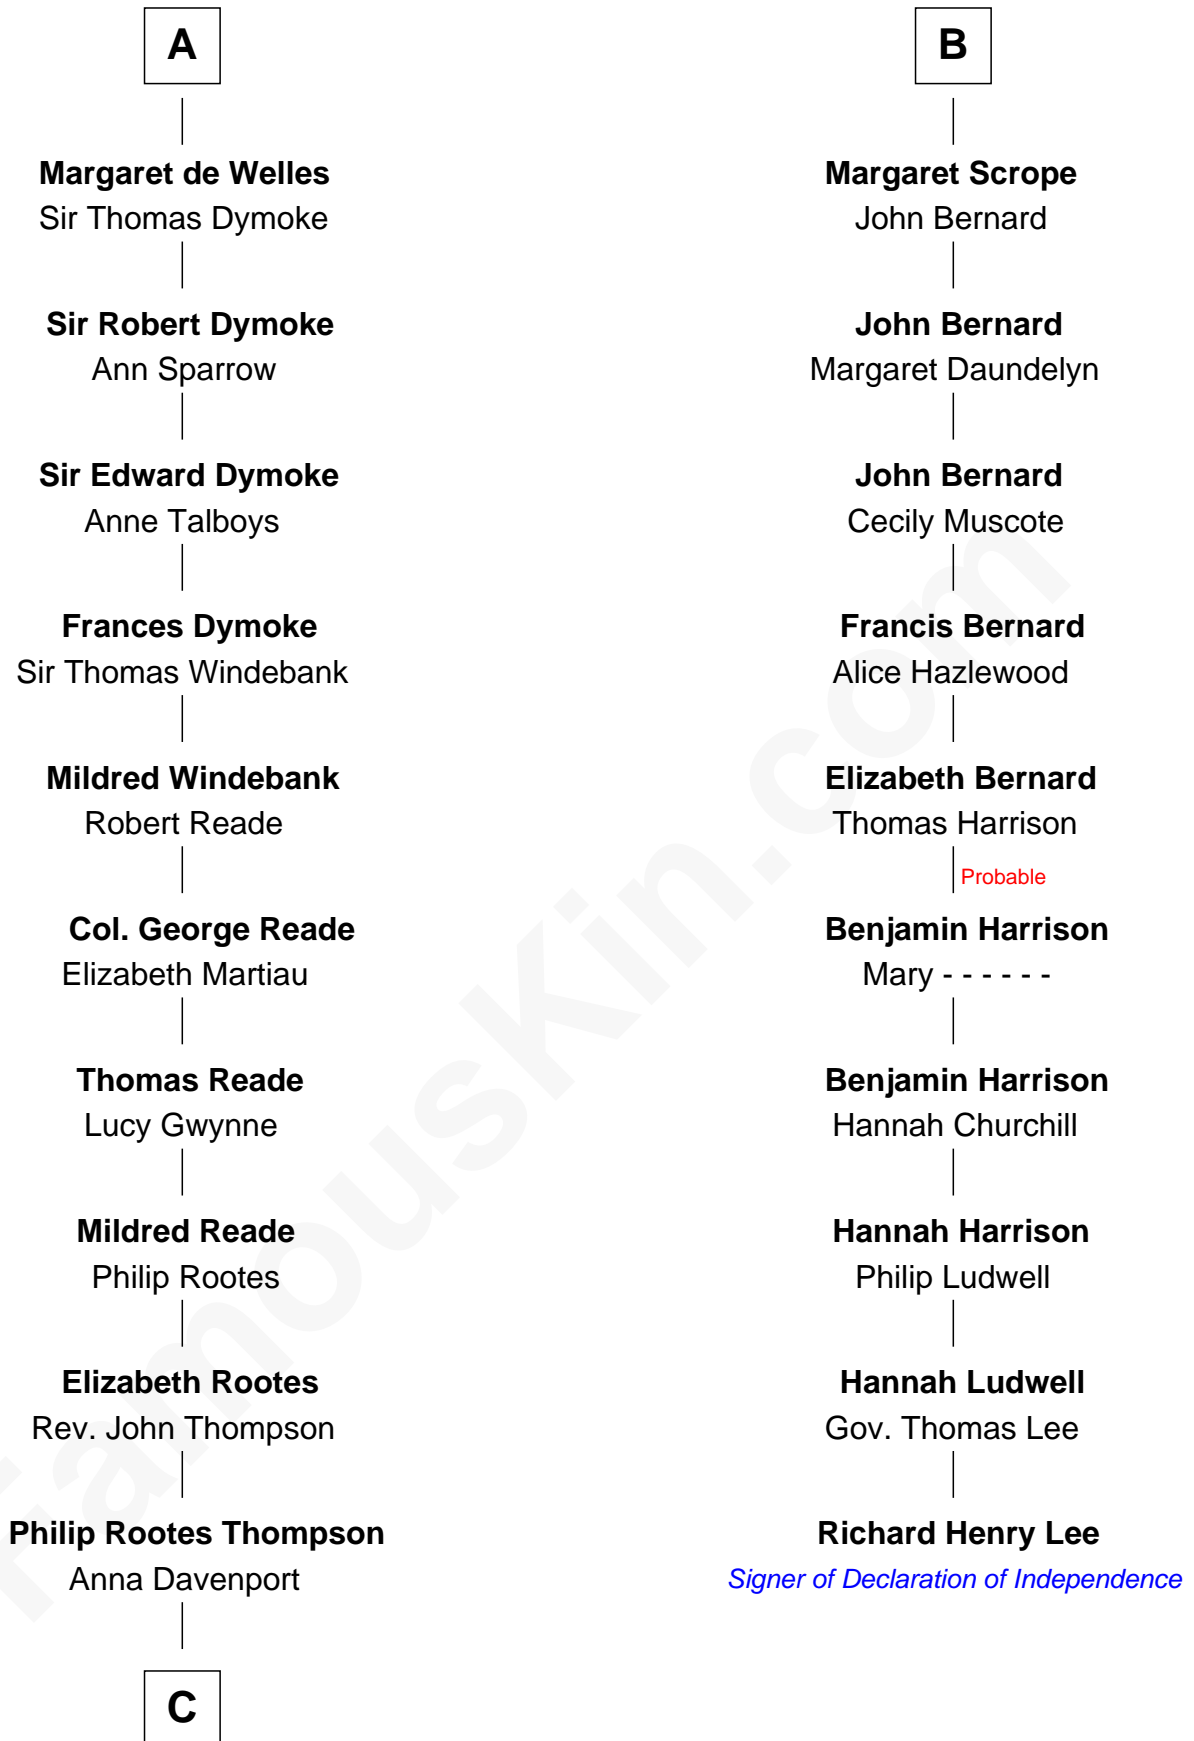

**FamousKin.com**  
**Relationship Chart of**  
**General George S. Patton**  
*U.S. Army - World War II*

**16th cousin 5 times removed of**

**Richard Henry Lee**  
*Signer of the Declaration of Independence*

FamousKin.com