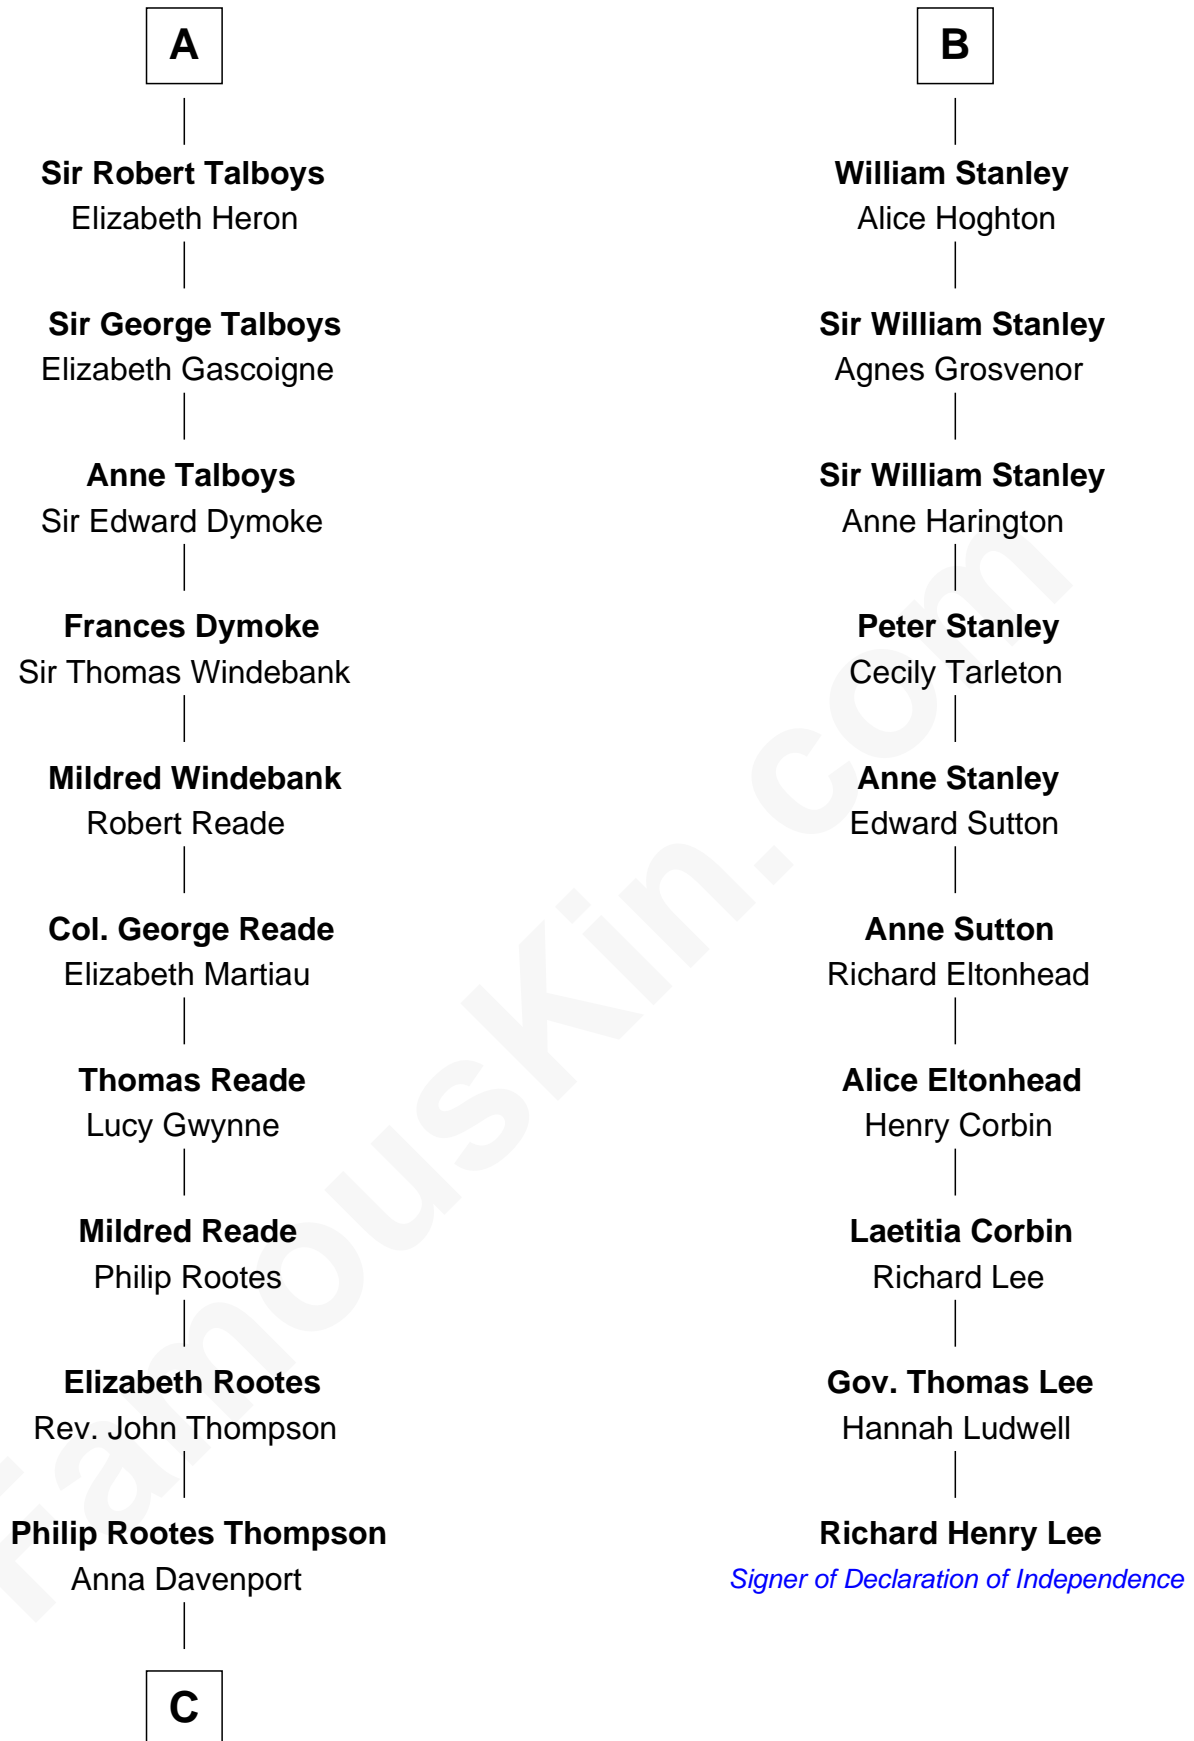

FamousKin.com
Relationship Chart of
General George S. Patton
U.S. Army - World War II

16th cousin 5 times removed of

Richard Henry Lee
Signer of the Declaration of Independence

FamousKin.com