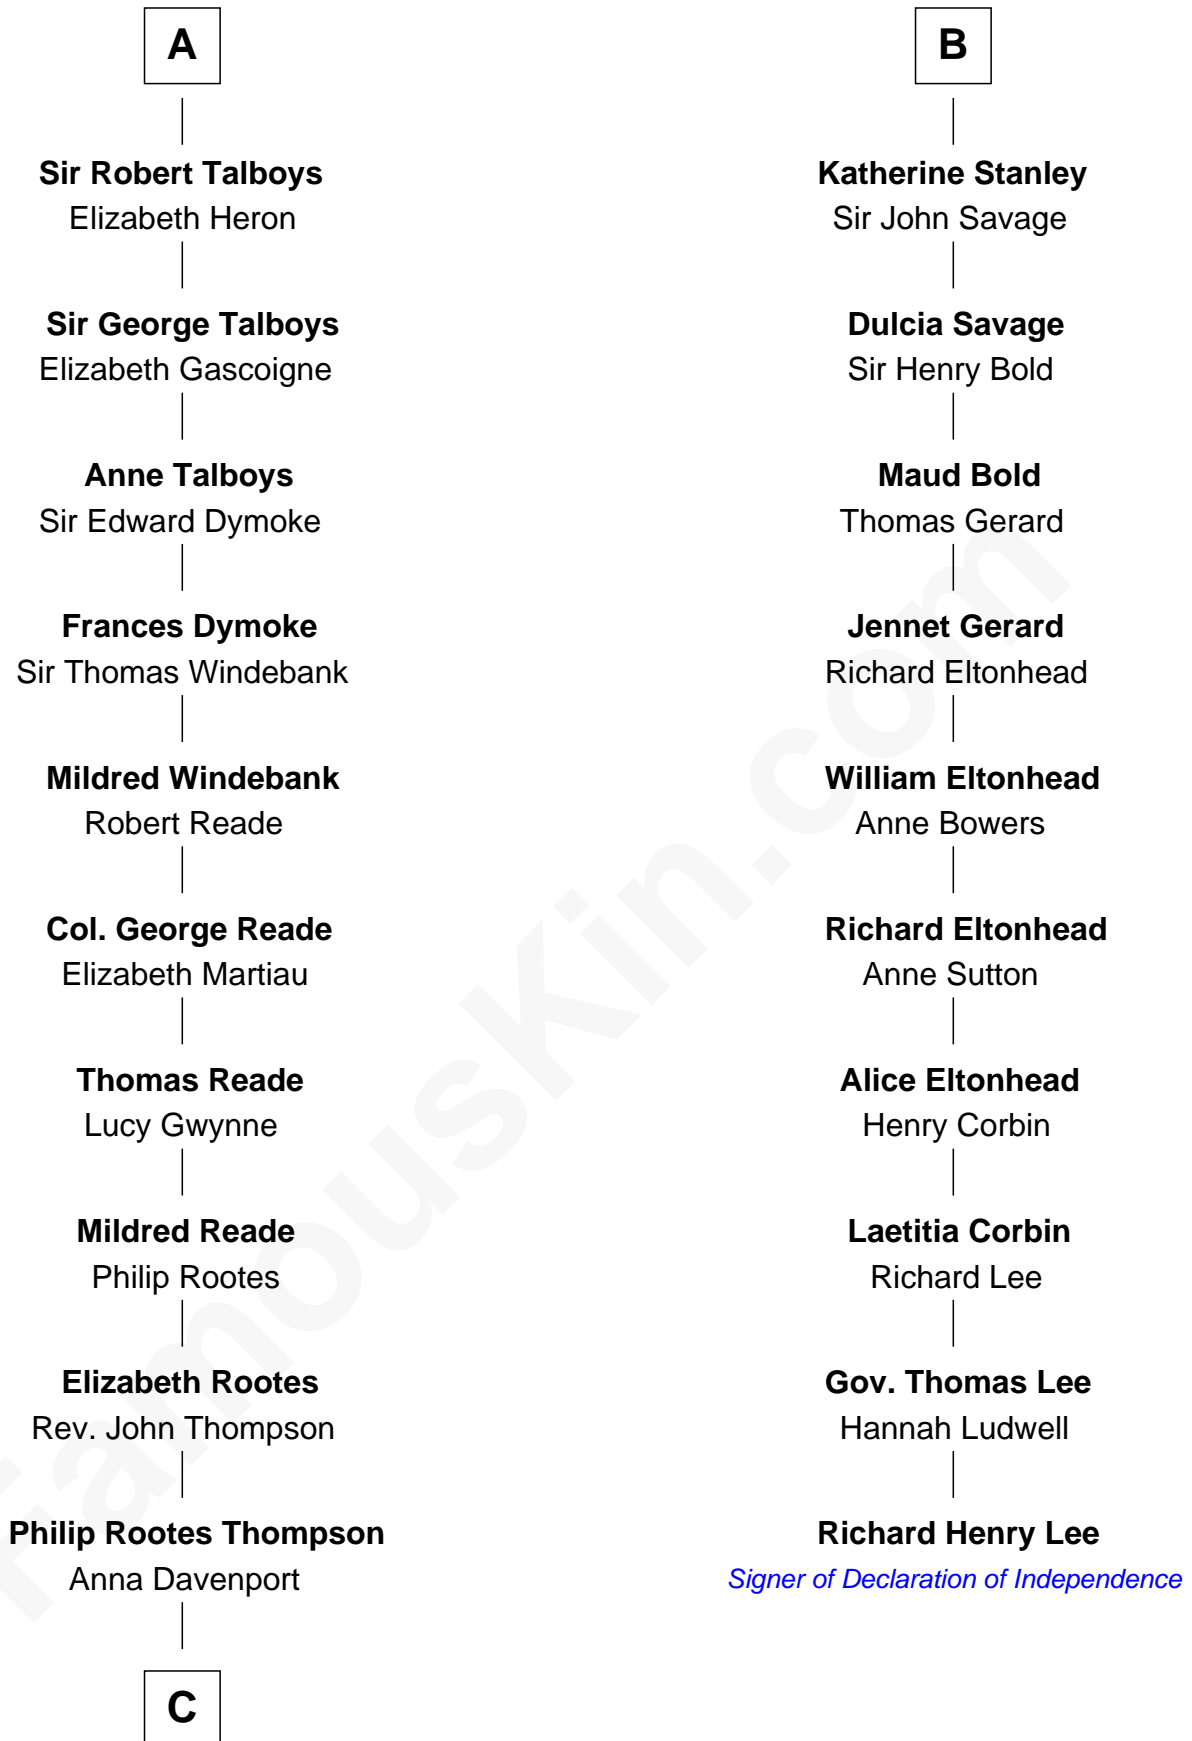

**FamousKin.com**  
**Relationship Chart of**  
**General George S. Patton**  
*U.S. Army - World War II*

**16th cousin 5 times removed of**

**Richard Henry Lee**  
*Signer of the Declaration of Independence*

**C**

—  
**Eleanor Thompson**

William Thorton

—  
**Susanna Thompson Thorton**

Andrew Glassell

—  
**Susan Thornton Glassell**

George Smith Patton

—  
**George Smith Patton**