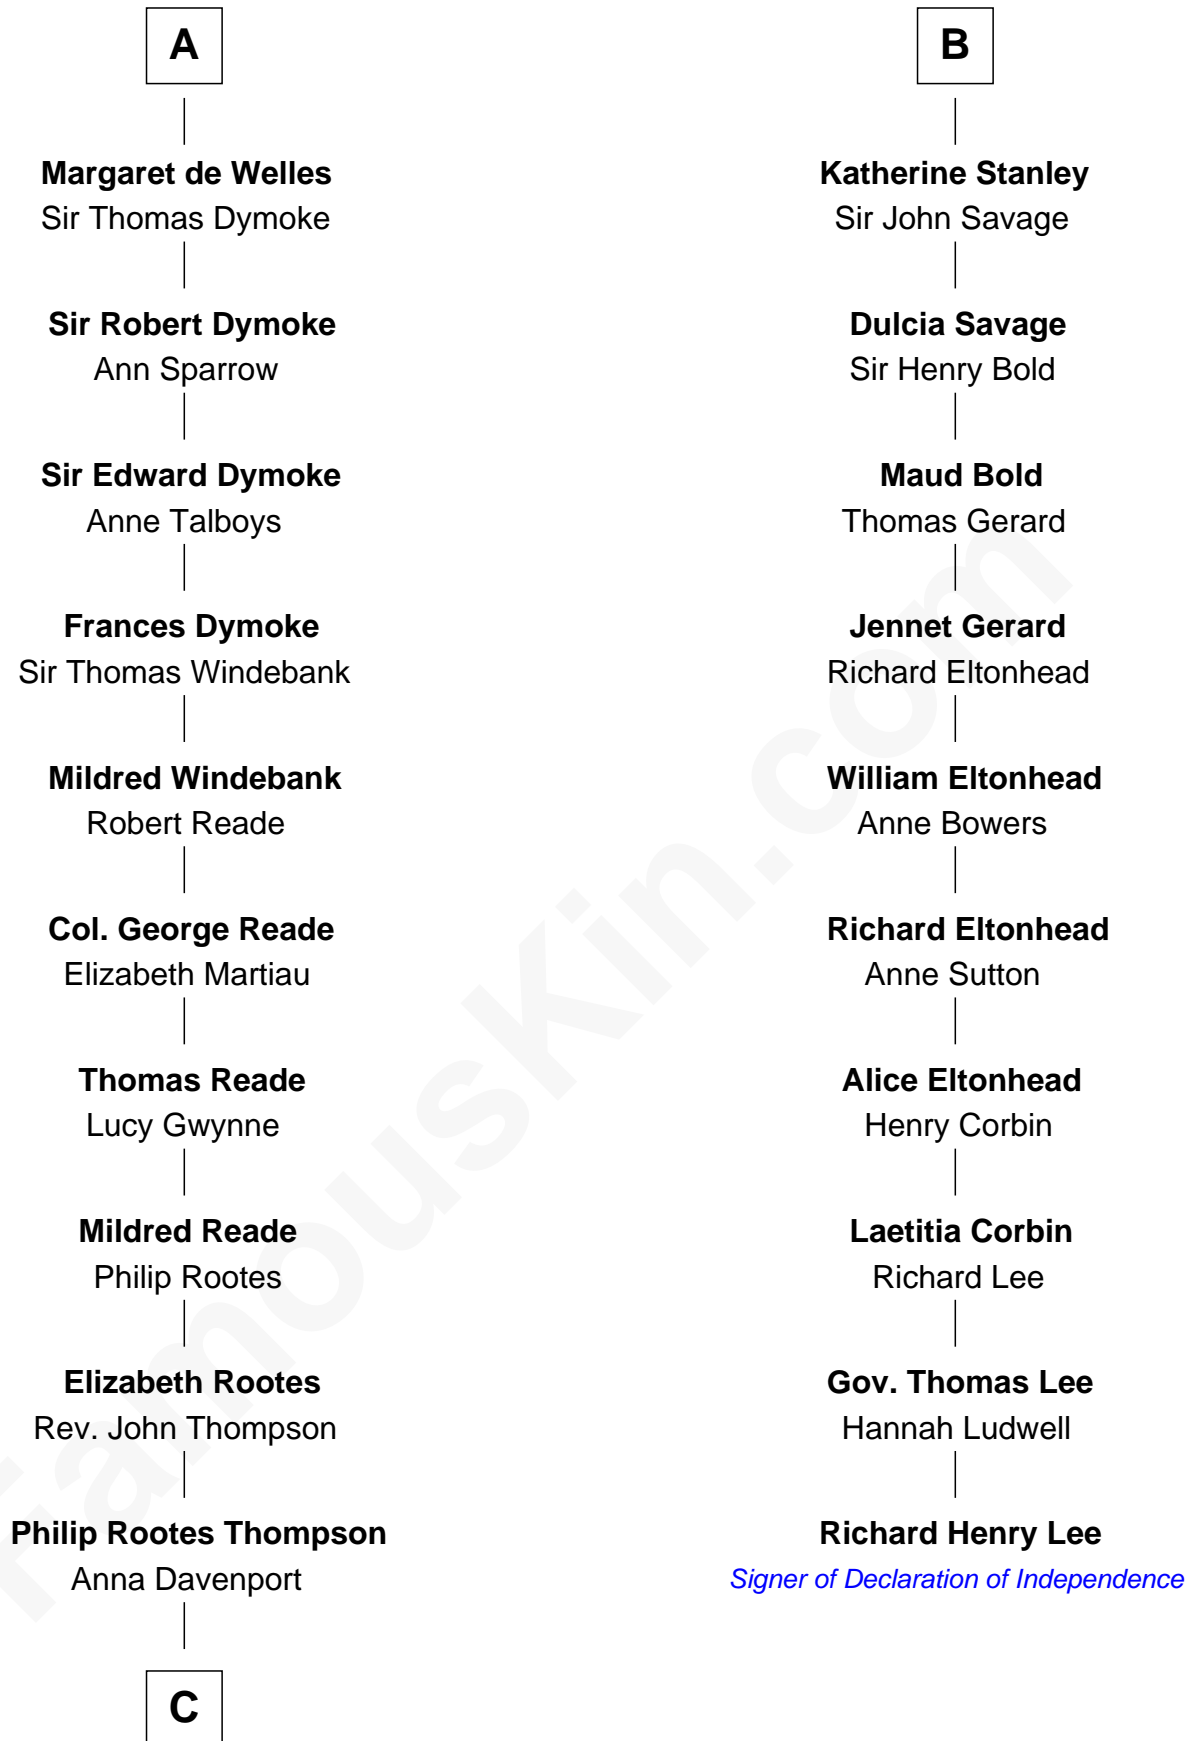

FamousKin.com
Relationship Chart of
General George S. Patton
U.S. Army - World War II

16th cousin 5 times removed of

Richard Henry Lee
Signer of the Declaration of Independence

FamousKin.com