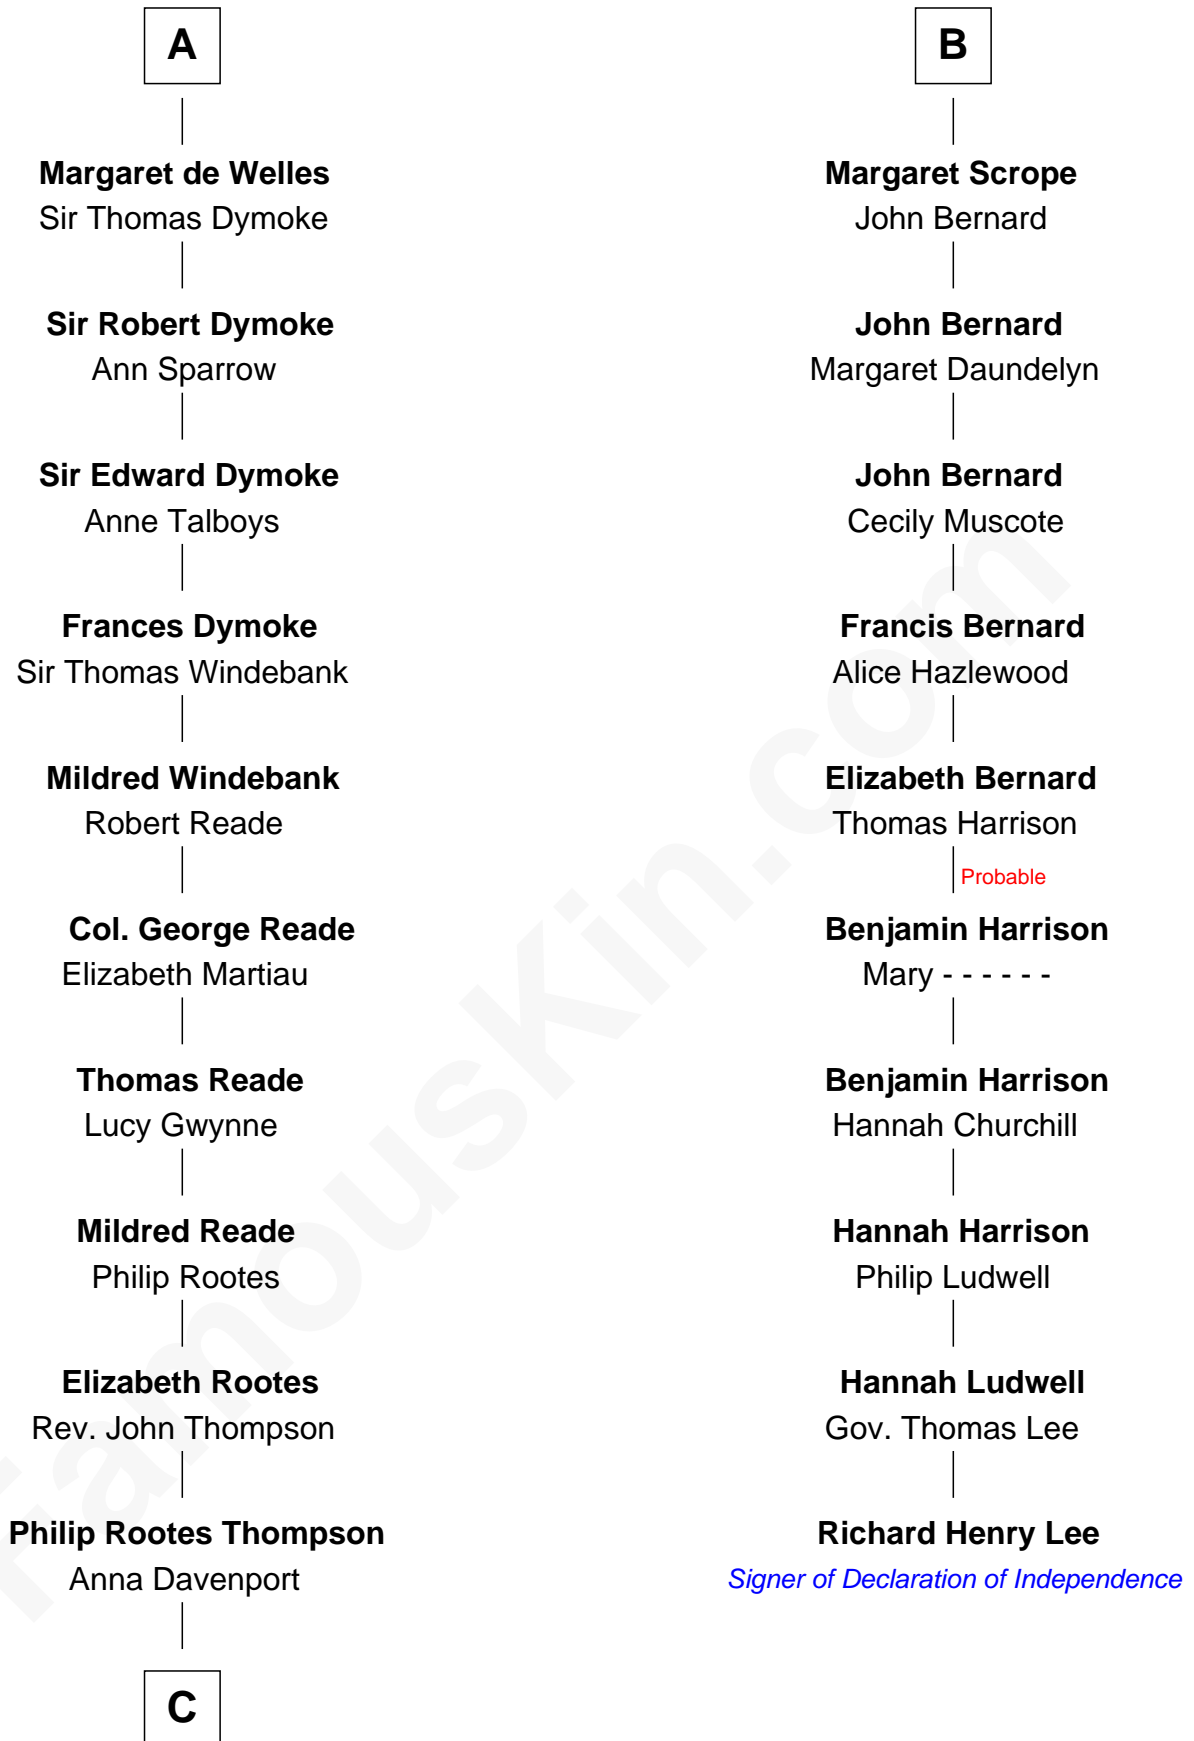

FamousKin.com
Relationship Chart of
General George S. Patton
U.S. Army - World War II

16th cousin 5 times removed of

Richard Henry Lee
Signer of the Declaration of Independence

FamousKin.com