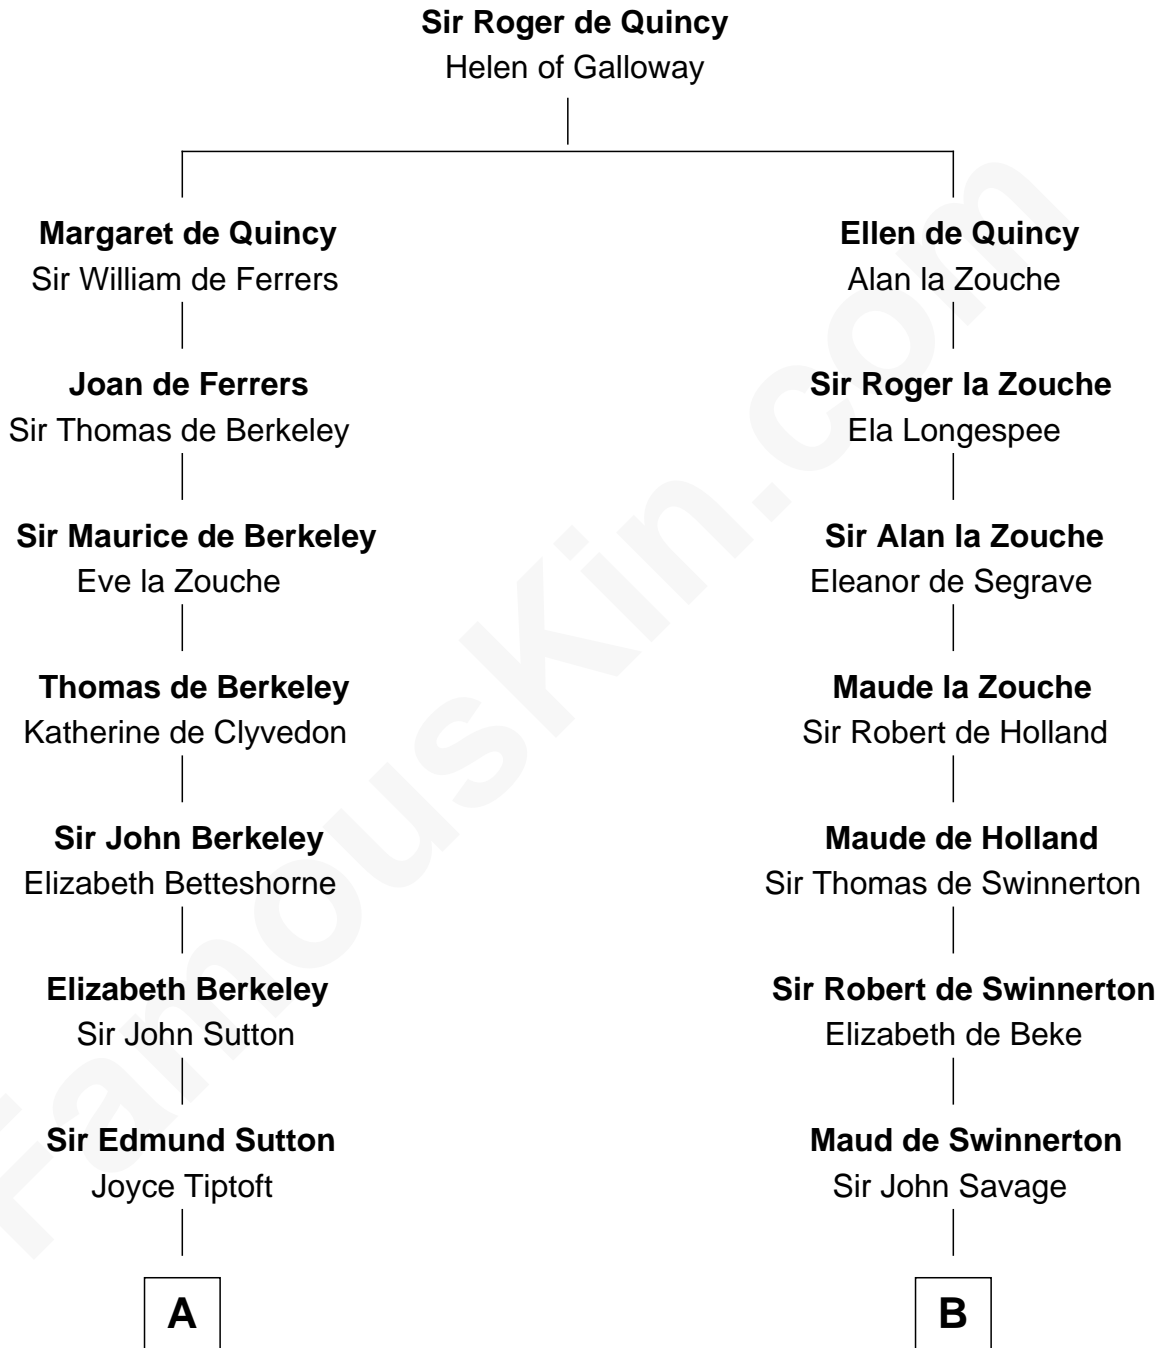

FamousKin.com
Relationship Chart of
General George S. Patton
U.S. Army - World War II

17th cousin 4 times removed of

Richard Henry Lee
Signer of the Declaration of Independence

FamousKin.com